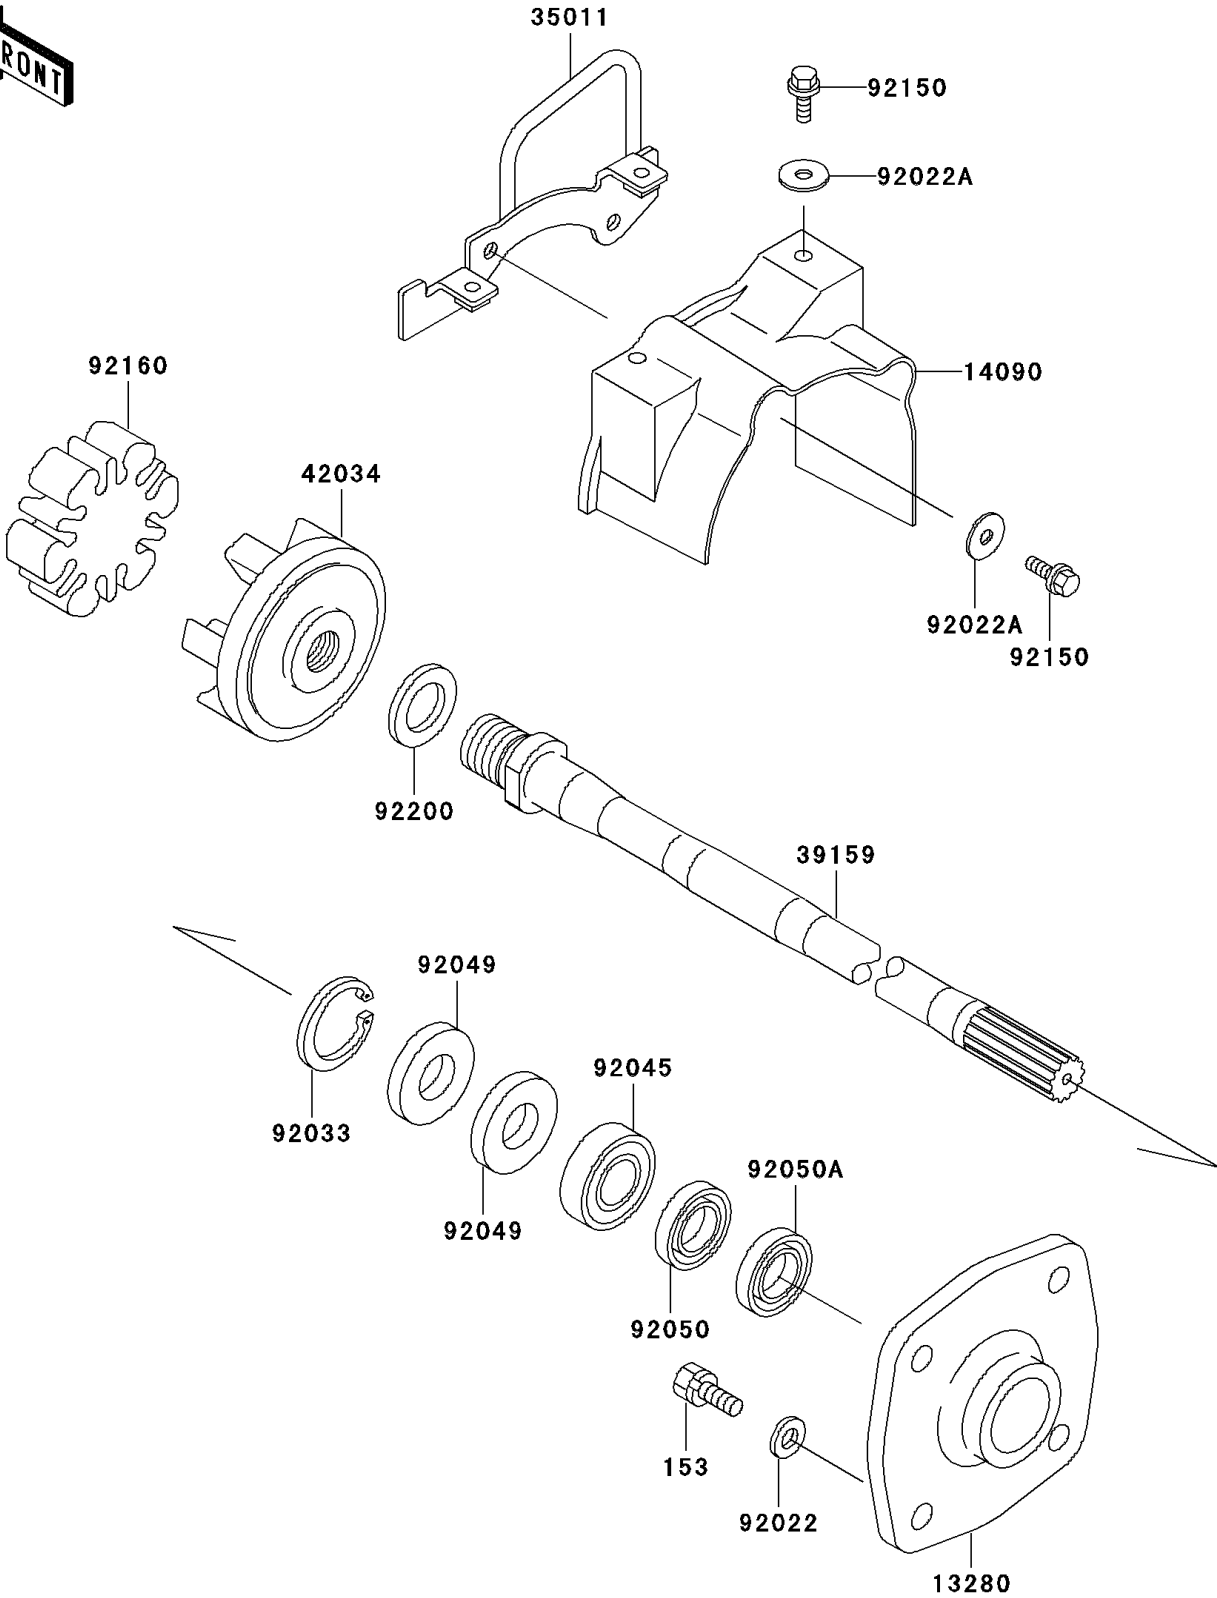

2002 900 STX PARTS DIAGRAM

Drive Shaft

E3134

2002 900 STX PARTS LIST

Drive Shaft

ITEM NAME	PART NUMBER	QUANTITY
BOLT-WS-SMALL (Ref # 153)	153R0830	4
HOLDER (Ref # 13280)	13280-3730	1
COVER,COUPLING (Ref # 14090)	14090-3789	1
STAY (Ref # 35011)	35011-3715	1
SHAFT-DRIVE (Ref # 39159)	39159-3732	1
COUPLING (Ref # 42034)	42034-3709	1
WASHER,8.2X18X1.5 (Ref # 92022)	92022-1964	4
WASHER,6.5X20X1.5 (Ref # 92022A)	92022-3710	4
RING-SNAP,42MM (Ref # 92033)	92033-3713	1
BEARING-BALL,60042RD (Ref # 92045)	92045-3705	1
SEAL-OIL,S620426 (Ref # 92049)	92049-3707	2
SEAL-OIL,SCY20368 (Ref # 92050)	92050-502	1
SEAL-OIL,SC20367 (Ref # 92050A)	92050-503	1
BOLT,6X18 (Ref # 92150)	92150-3729	4
DAMPER,COUPLING (Ref # 92160)	92160-3883	1
WASHER,24X32X2.0 (Ref # 92200)	92200-3739	1