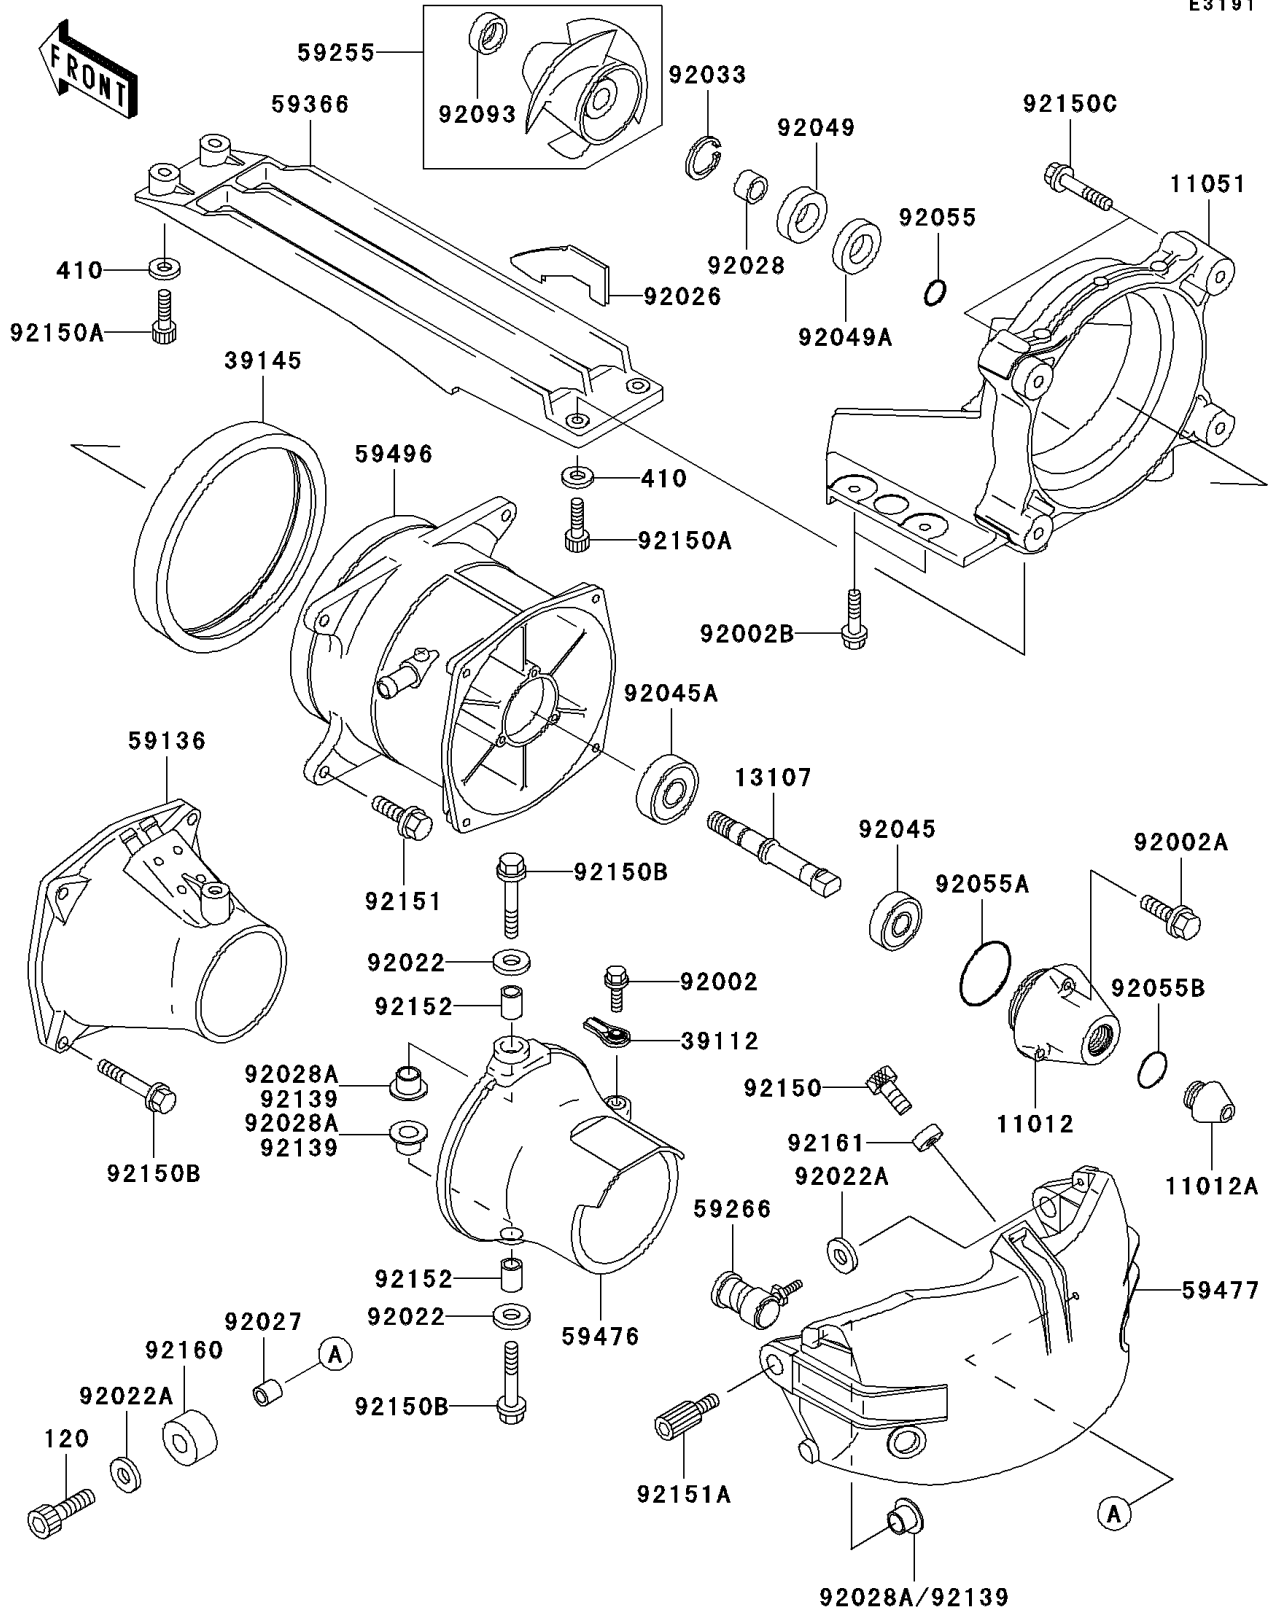

2002 900 STX PARTS DIAGRAM

Jet Pump

E3191

2002 900 STX PARTS LIST

Jet Pump

ITEM NAME	PART NUMBER	QUANTITY
CAP (Ref # 11012)	11012-3785	1
CAP (Ref # 11012A)	11012-3786	1
BRACKET (Ref # 11051)	11051-3763	1
SHAFT,JETPUMP (Ref # 13107)	13107-3752	1
RODEND-TIE (Ref # 39112)	39112-3703	1
TRIM-SEAL (Ref # 39145)	39145-3742	1
NOZZLE-PUMP (Ref # 59136)	59136-3747	1
IMPELLER-COMP (Ref # 59255)	59255-3718	1
JOINT-BALL (Ref # 59266)	59266-3707	1
GRATE (Ref # 59366)	59366-3719	1
NOZZLE-STRG (Ref # 59476)	59476-3739	1
BUCKET-REVERSE (Ref # 59477)	59477-3707	1
VANE-GUIDE (Ref # 59496)	59496-3718	1
BOLT,6X25 (Ref # 92002)	92002-3714	1
BOLT,6X30 (Ref # 92002A)	92002-3726	3
BOLT,6X20 (Ref # 92002B)	92002-3755	4
WASHER,PLAIN (Ref # 92022)	92022-3026	2
WASHER (Ref # 92022A)	92022-567	2
SPACER (Ref # 92026)	92026-3742	3
COLLAR,6.2X10X10 (Ref # 92027)	92027-3705	1
BUSHING (Ref # 92028)	92028-3756	1
RING-SNAP (Ref # 92033)	92033-3725	1
BEARING-BALL,62022RD (Ref # 92045)	92045-3721	1
BEARING-BALL (Ref # 92045A)	92045-3727	1
SEAL-OIL,SCJ30X50X7 (Ref # 92049)	92049-3720	1
SEAL-OIL,SCY30X50X7 (Ref # 92049A)	92049-3721	1
RING-O,OIL FILTER (Ref # 92055)	92055-1011	1
RING-O (Ref # 92055A)	92055-3741	1
RING-O (Ref # 92055B)	92055-3744	1

2002 900 STX PARTS LIST

Jet Pump

ITEM NAME	PART NUMBER	QUANTITY
SEAL,JET PUMP (Ref # 92093)	92093-3739	1
BUSHING (Ref # 92139)	92139-3701	4
BOLT,SOCKET,6X10 (Ref # 92150)	92150-3759	1
BOLT,SOCKET,6X18 (Ref # 92150A)	92150-3775	4
BOLT,8X35 (Ref # 92150B)	92150-3792	6
BOLT,FLANGED,8X30 (Ref # 92150C)	92150-3803	2
BOLT,10X30 (Ref # 92151)	92151-3706	4
BOLT (Ref # 92151A)	92151-3716	2
COLLAR,8.2X11.8X15 (Ref # 92152)	92152-3703	2
DAMPER (Ref # 92160)	92160-3739	1
BOLT-SOCKET,6X20 (Ref # 120)	120R0620	1
WASHER-PLAIN-SMALL,6MM (Ref # 410)	410S0600	4
DAMPER (Ref # 92161)	92161-3717	1