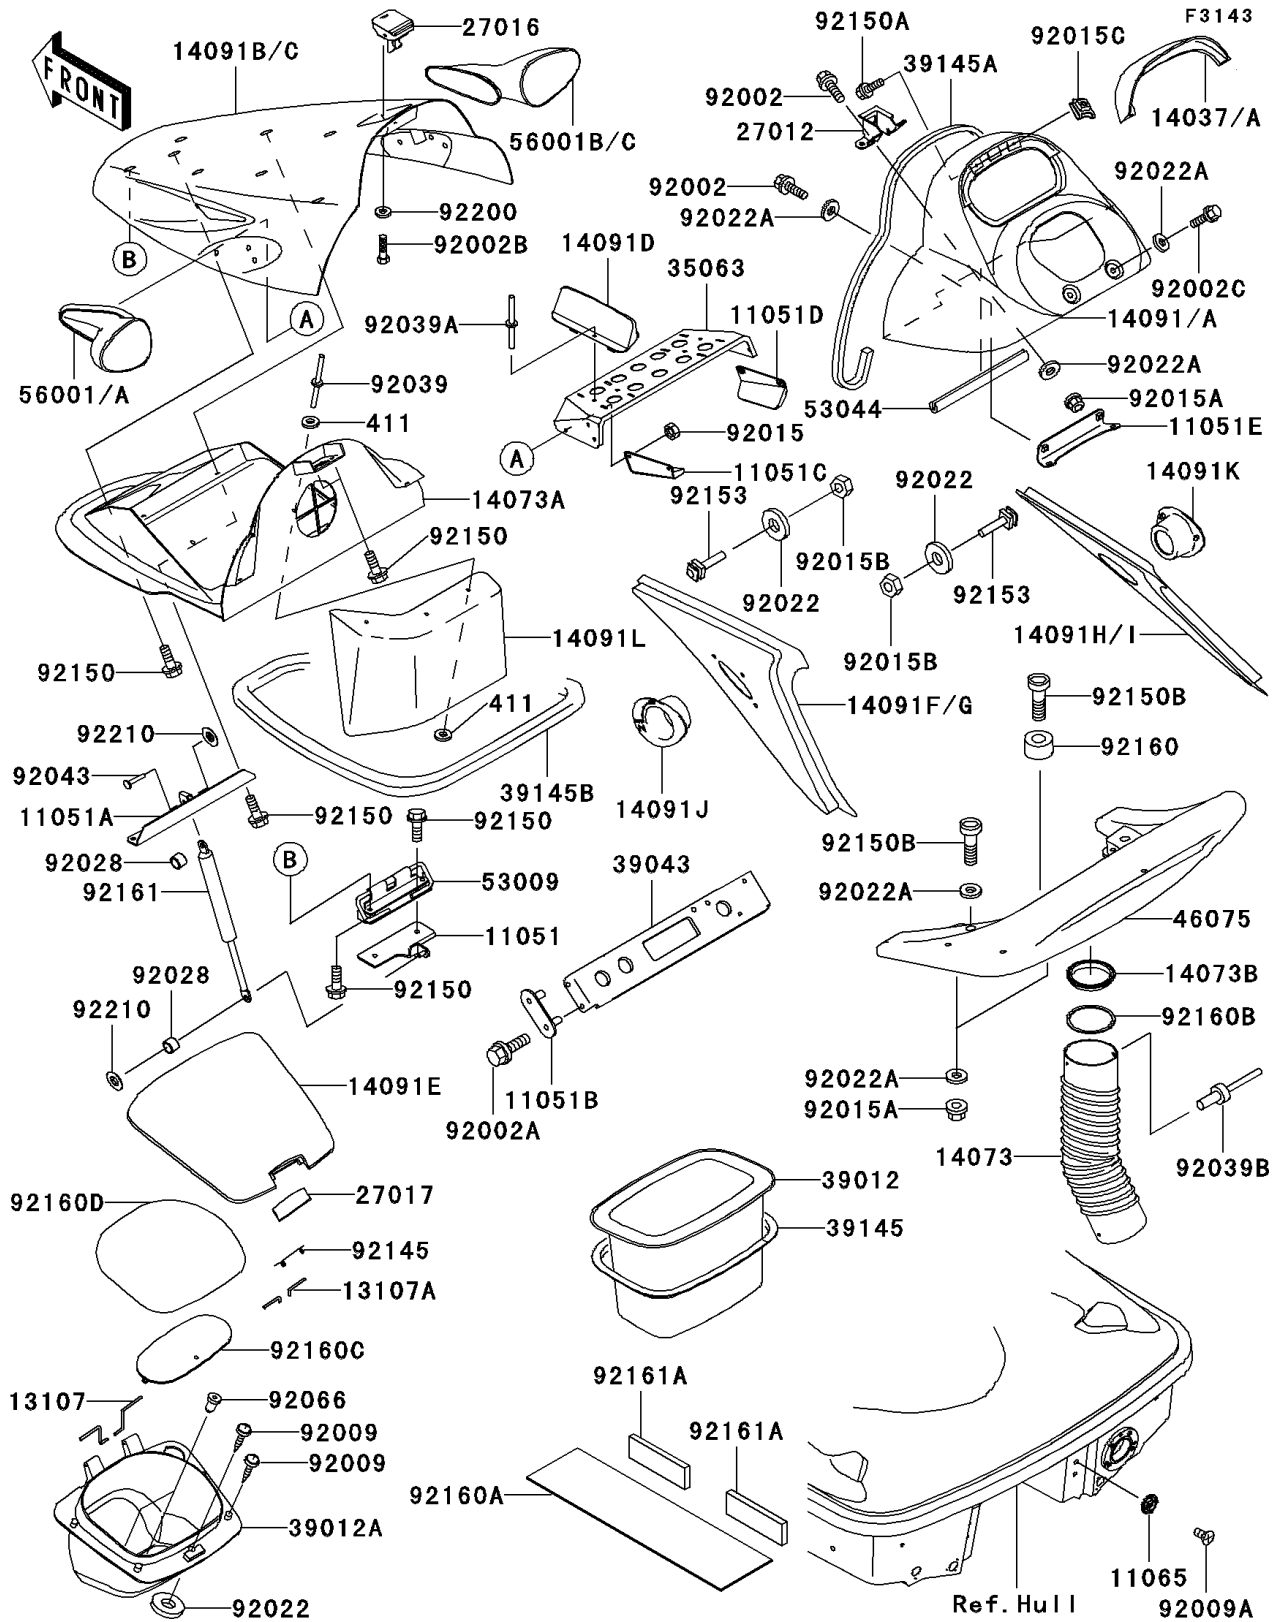

2001 900 STX PARTS DIAGRAM

Hull Fittings