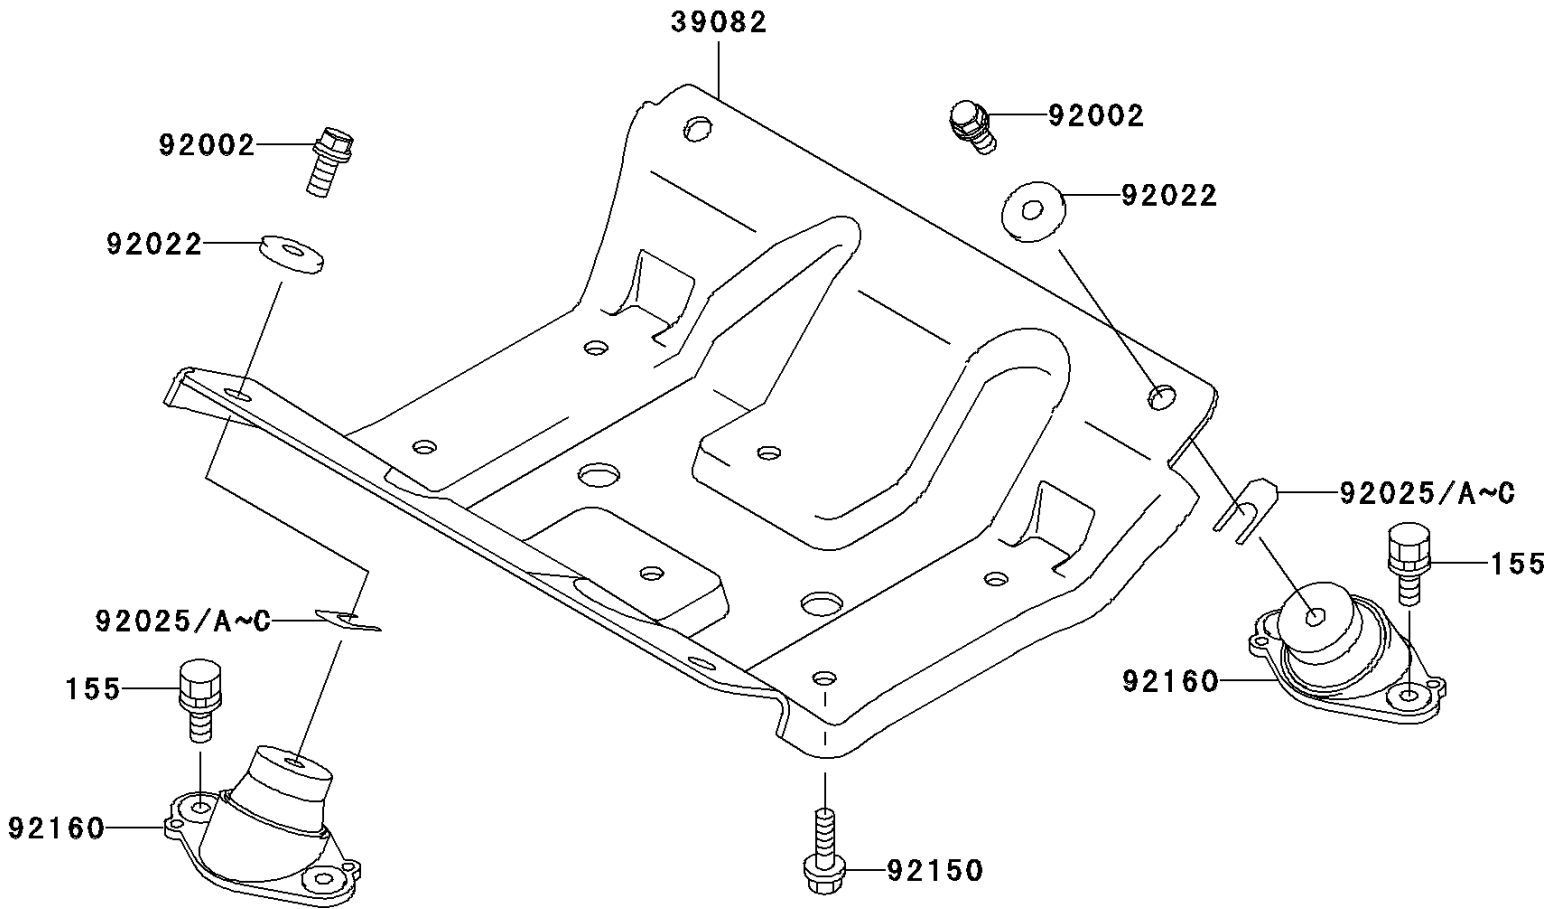

2001 900 STX PARTS DIAGRAM

Engine Mount

F3144

2001 900 STX PARTS LIST

Engine Mount

ITEM NAME	PART NUMBER	QUANTITY
BOLT-WSP-SMALL,8X20 (Ref # 155)	155R0820	8
MOUNT-ENGINE (Ref # 39082)	39082-3710	1
BOLT,10X25 (Ref # 92002)	92002-3770	4
WASHER,32X10.5X4 (Ref # 92022)	92022-3023	4
SHIM,T=0.3MM (Ref # 92025)	92025-3705	AR
SHIM,T=0.5MM (Ref # 92025A)	92025-3706	AR
SHIM,T=1.0MM (Ref # 92025B)	92025-3707	AR
SHIM,T=1.5MM (Ref # 92025C)	92025-3708	AR
BOLT,10X25 (Ref # 92150)	92150-3818	6
DAMPER,ENGINE MOUNT (Ref # 92160)	92160-3838	4