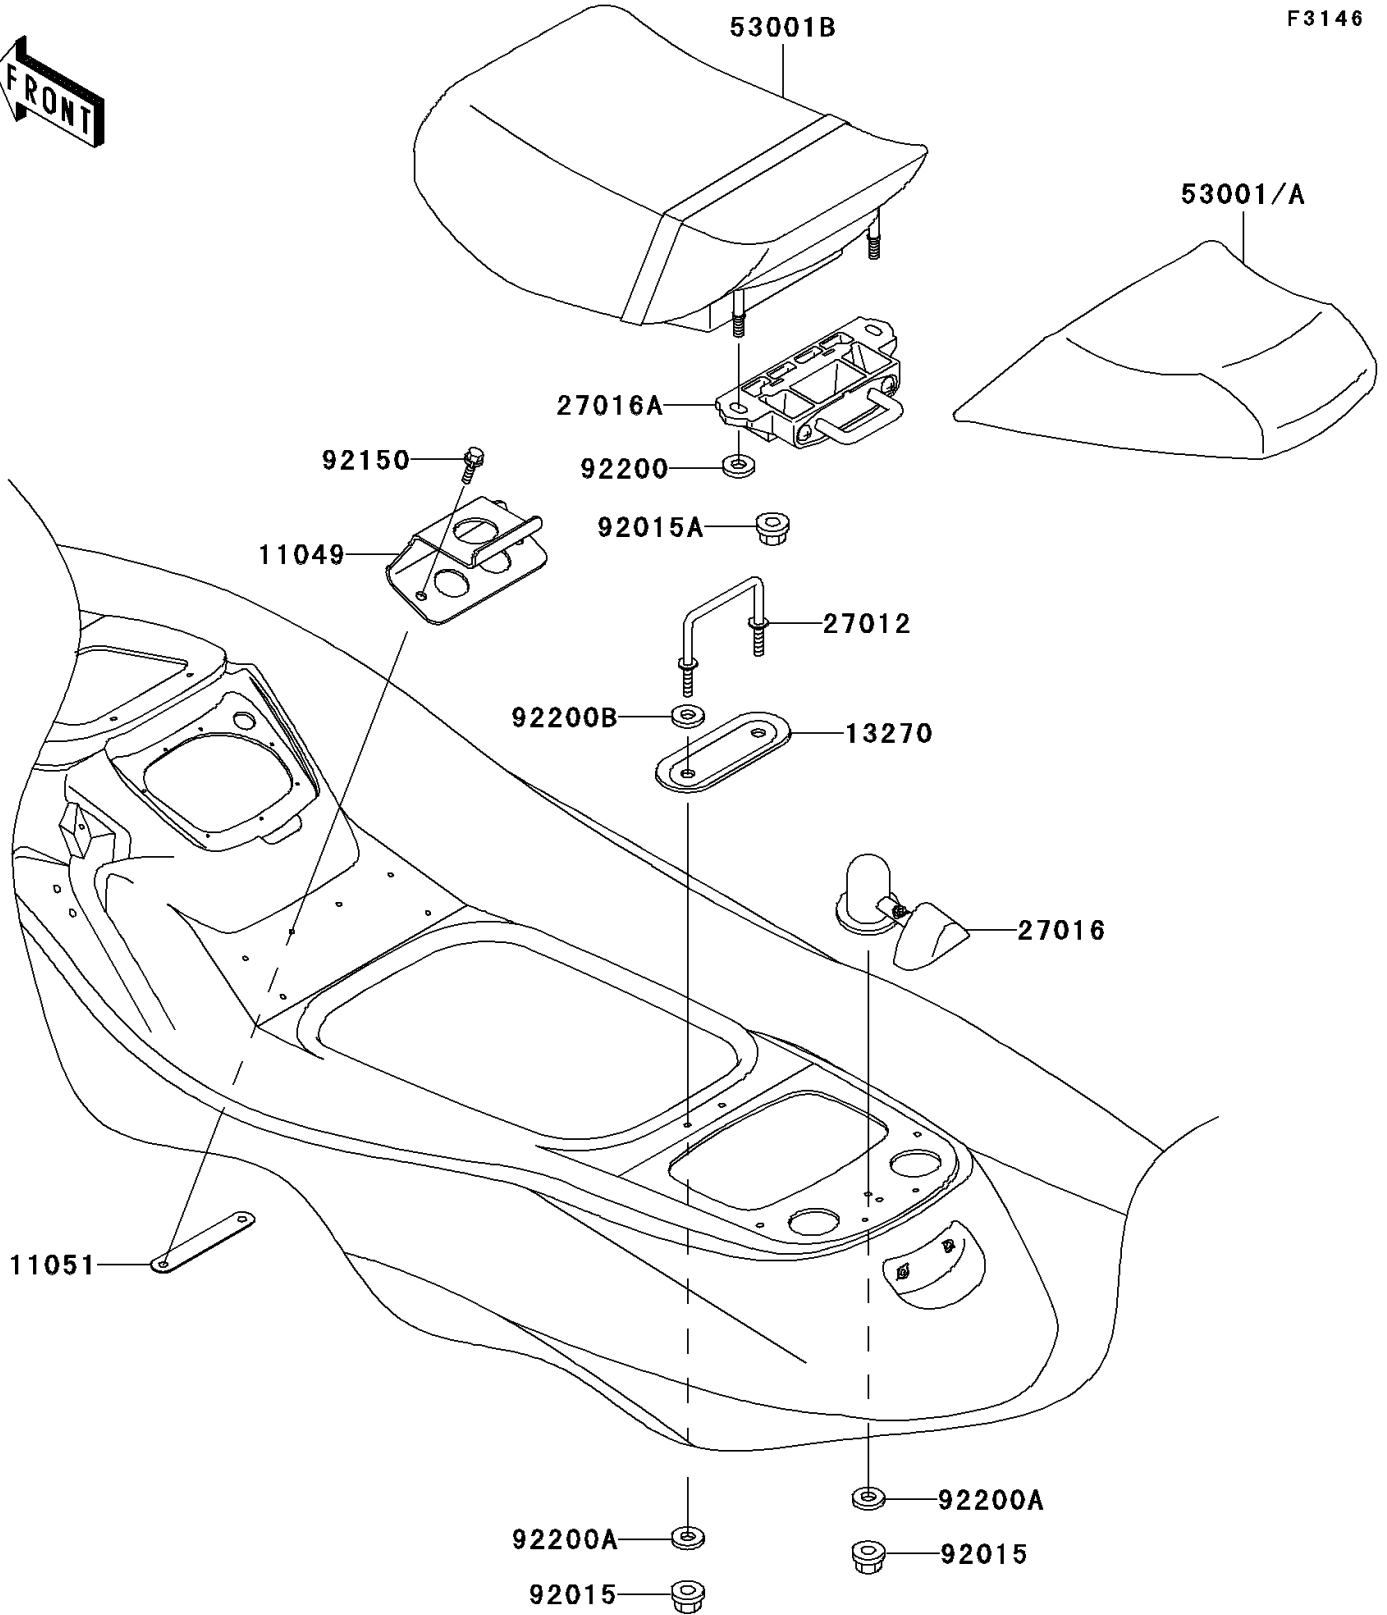

# 2002 900 STX PARTS DIAGRAM

Seat

F3146

## 2002 900 STX PARTS LIST

### Seat

ITEM NAME	PART NUMBER	QUANTITY
BRACKET,SEAT (Ref # 11049)	11049-3735	1
BRACKET (Ref # 11051)	11051-3793	1
PLATE,FRONT SEAT HOOK,OUTER (Ref # 13270)	13270-3910	1
HOOK,FRONT SEAT LOCK (Ref # 27012)	27012-3814	1
LOCK-ASSY,SEAT,F.BLACK (Ref # 27016)	27016-3744-6Z	1
LOCK-ASSY,FRONT SEAT (Ref # 27016A)	27016-3747	1
SEAT-ASSY,RR,W.GREEN (Ref # 53001A)	53001-3746-307	1
SEAT-ASSY,FR,P.B.BEIGE (Ref # 53001B)	53001-3752-PQ	1
NUT,FLANGED,8MM (Ref # 92015)	92015-3709	3
NUT,6MM (Ref # 92015A)	92015-3767	2
BOLT,6X18 (Ref # 92150)	92150-3729	2
WASHER,6.5X20X1.5 (Ref # 92200)	92200-3715	2
WASHER,8.5X25X1.5 (Ref # 92200A)	92200-3717	3
WASHER,8.5X18X3 (Ref # 92200B)	92200-3761	2