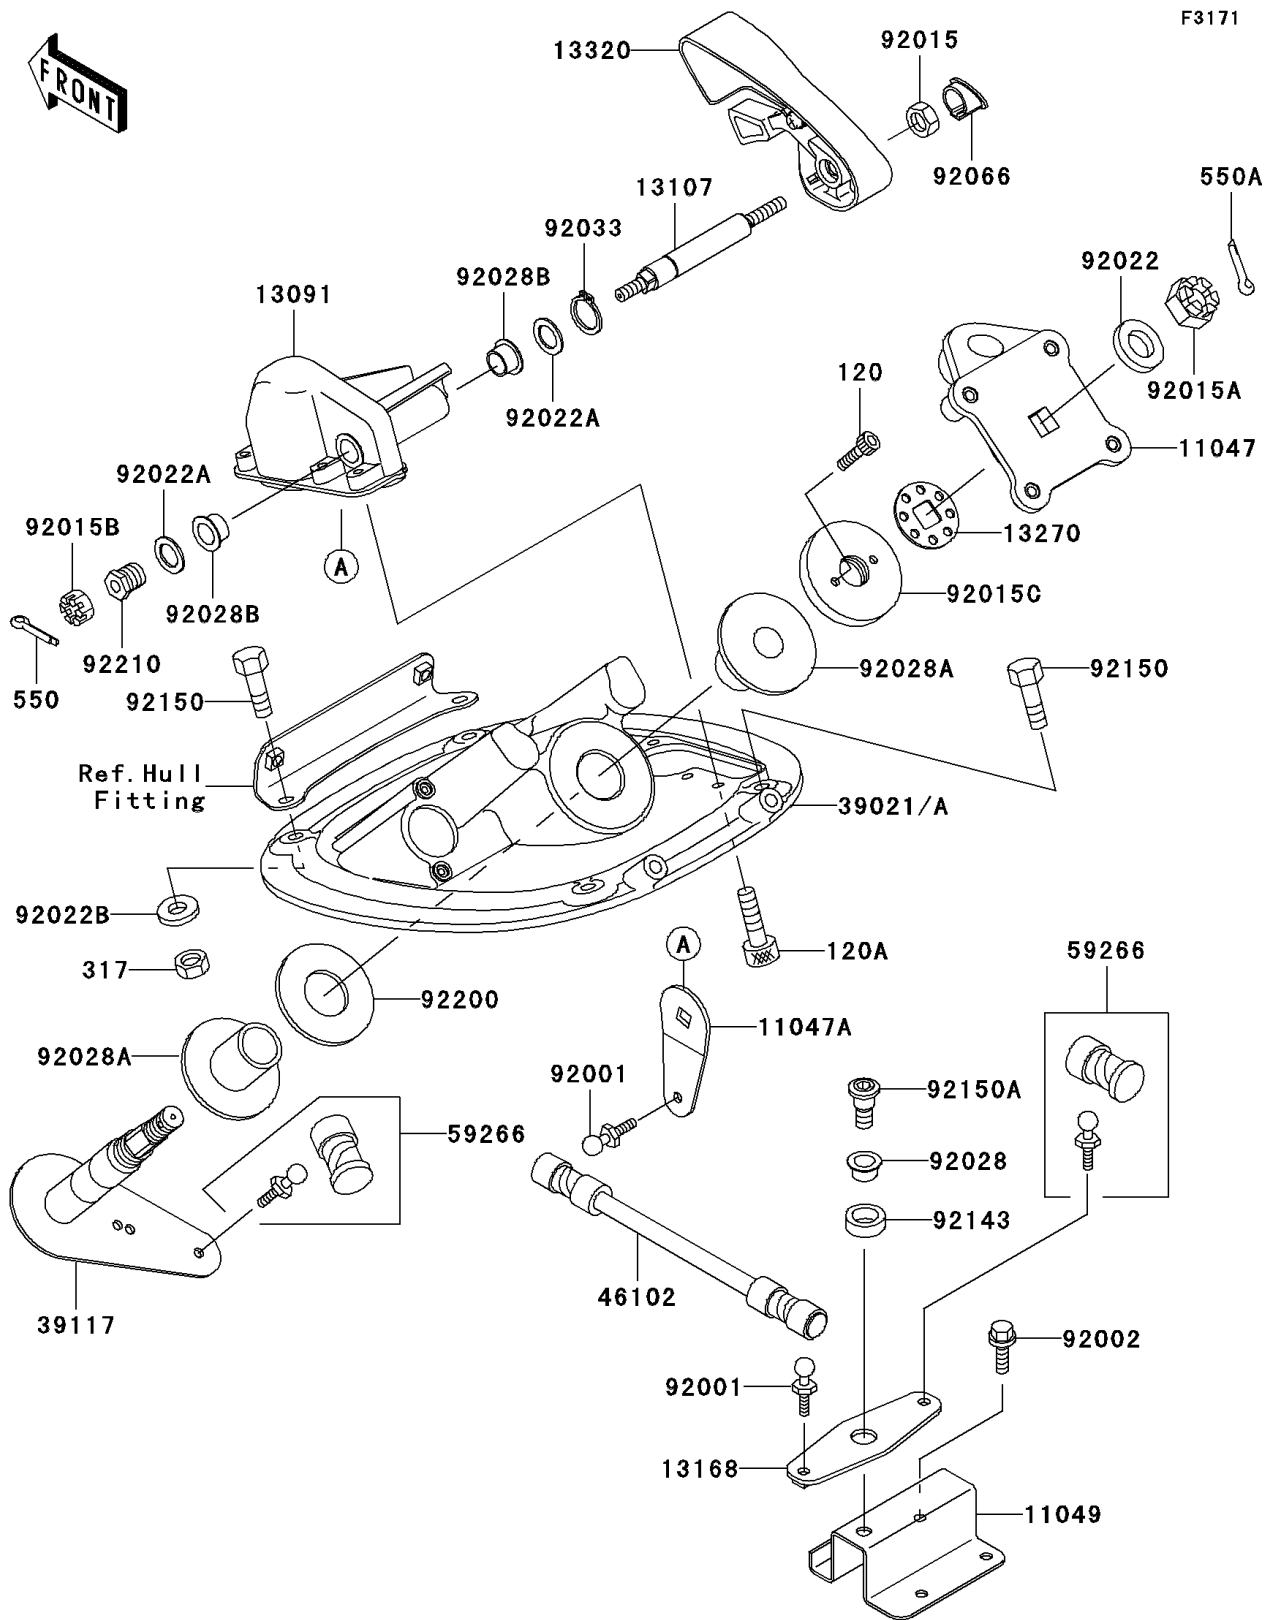

2001 900 STX PARTS DIAGRAM

Handle Pole

2001 900 STX PARTS LIST

Handle Pole

ITEM NAME	PART NUMBER	QUANTITY
BOLT-SOCKET,5X10 (Ref # 120)	120R0510	2
BOLT-SOCKET,6X16,BLACK (Ref # 120A)	120S0616	4
NUT-HEX-SMALL (Ref # 317)	317R0800	4
PIN-COTTER (Ref # 550)	550S2020	1
PIN-COTTER,3X35 (Ref # 550A)	550S3035	1
BRACKET,HANDLE HOLDER (Ref # 11047)	11047-3759	1
BRACKET,STEERING LEVER (Ref # 11047A)	11047-3790	1
BRACKET,REVERSE (Ref # 11049)	11049-3762	1
HOLDER (Ref # 13091)	13091-3809	1
SHAFT (Ref # 13107)	13107-3751	1
LEVER,REVERSE (Ref # 13168)	13168-3739	1
PLATE,STEERING NUT (Ref # 13270)	13270-3808	1
LEVER-ASSY,REVERSE (Ref # 13320)	13320-3716	1
BRACKET-HANDLE POLE (Ref # 39021)	39021-3710	1
SHAFT-STRG (Ref # 39117)	39117-3713	1
ROD (Ref # 46102)	46102-3723	1
JOINT-BALL (Ref # 59266)	59266-3707	2
BOLT,BALL,6MM (Ref # 92001)	92001-3703	2
BOLT,6X20 (Ref # 92002)	92002-3755	1
NUT,FLANGED,8MM (Ref # 92015)	92015-3709	1
NUT,CASTLE,14MM (Ref # 92015A)	92015-3805	1
NUT,CASTLE,8MM (Ref # 92015B)	92015-3813	1
NUT,STEERING,20MM (Ref # 92015C)	92015-3854	1
WASHER,15X34X2.0 (Ref # 92022)	92022-3738	1
WASHER,15.5X24X1.5 (Ref # 92022A)	92022-3739	2
WASHER,8.4X23X2.5 (Ref # 92022B)	92022-3744	4
BUSHING (Ref # 92028)	92028-3740	1
BUSHING,STEERING (Ref # 92028A)	92028-3748	2
BUSHING (Ref # 92028B)	92028-3755	2

2001 900 STX PARTS LIST

Handle Pole

ITEM NAME	PART NUMBER	QUANTITY
RING-SNAP,15MM (Ref # 92033)	92033-3710	1
PLUG,REVERSE LEVER (Ref # 92066)	92066-3761	1
COLLAR,16X24X8 (Ref # 92143)	92143-3768	1
BOLT,FLANGED,8X30 (Ref # 92150)	92150-3803	4
BOLT (Ref # 92150A)	92150-3827	1
WASHER,32.5X70X2 (Ref # 92200)	92200-3718	1
NUT,8MM (Ref # 92210)	92210-3703	1