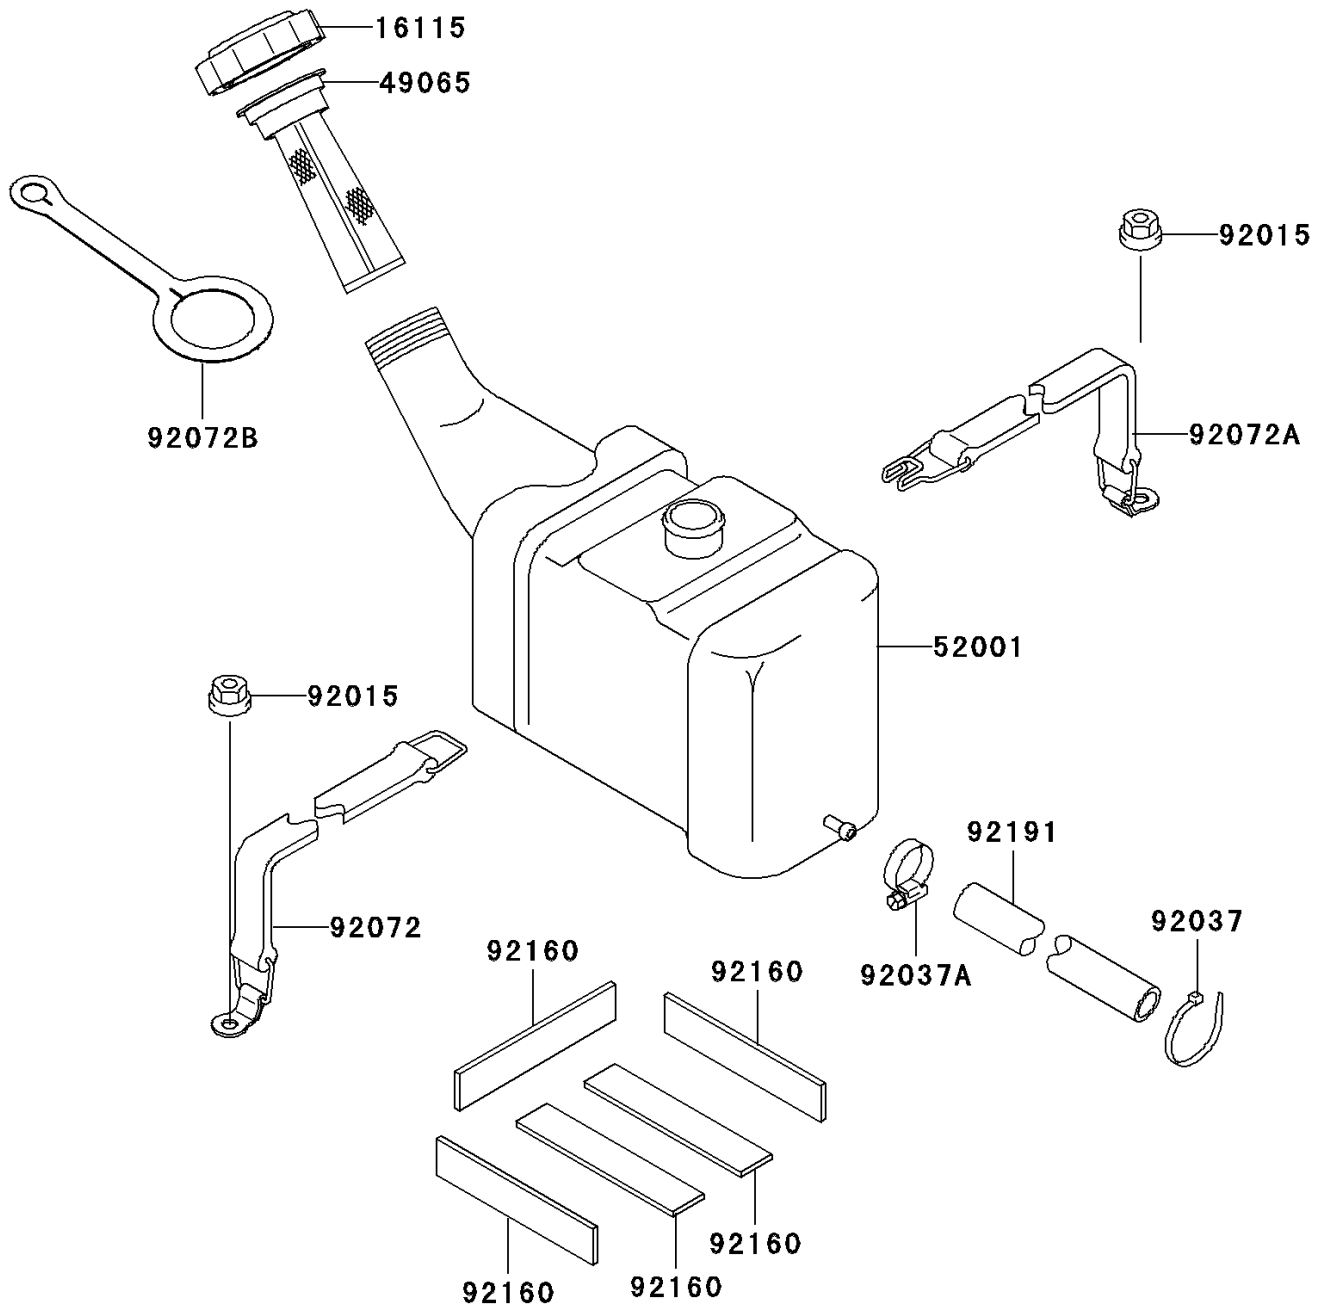

# 2002 900 STX PARTS DIAGRAM

Oil Tank

F3174

# 2002 900 STX PARTS LIST

Oil Tank

ITEM NAME	PART NUMBER	QUANTITY
-----------	-------------	----------