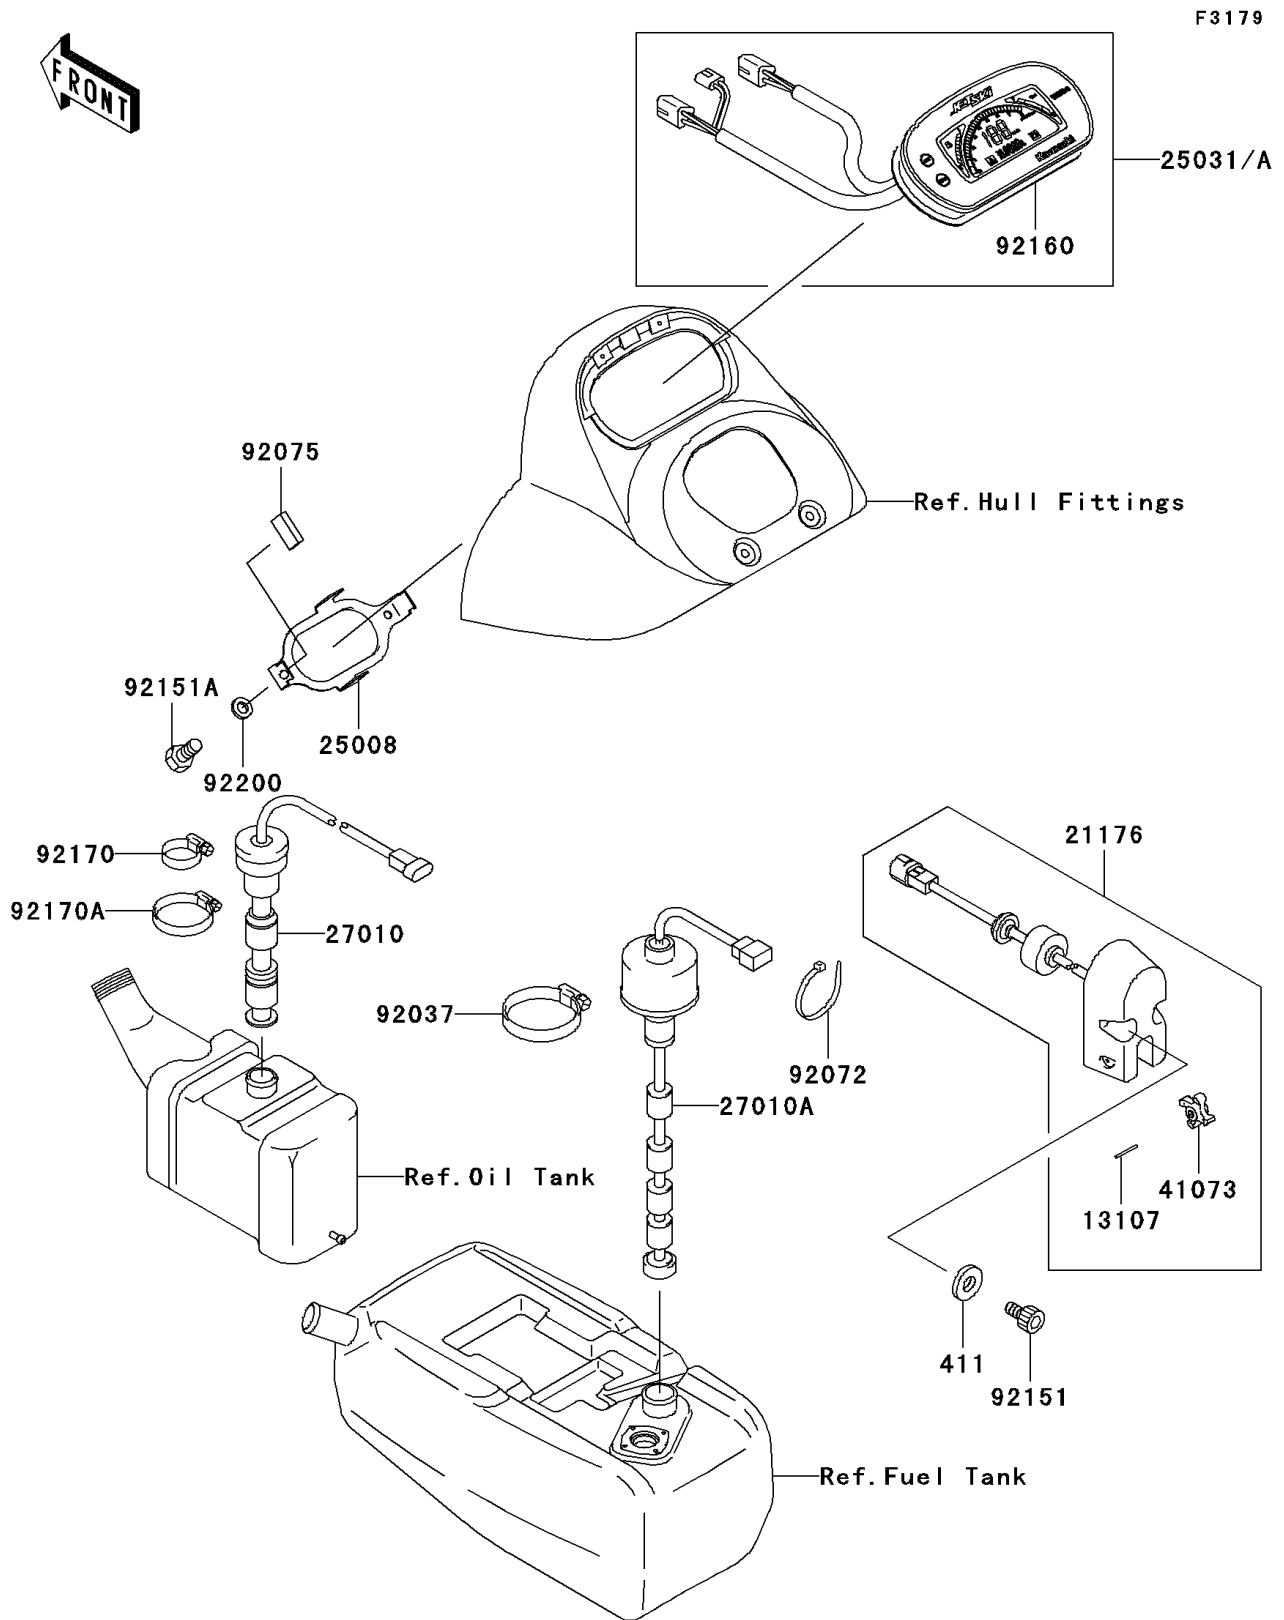

2002 900 STX PARTS DIAGRAM

Meters

2002 900 STX PARTS LIST

Meters

ITEM NAME	PART NUMBER	QUANTITY
WASHER-PLAIN,6MM (Ref # 411)	411S0600	2
SHAFT (Ref # 13107)	13107-3754	1
SENSOR,SPEEDOMETER (Ref # 21176)	21176-3740	1
BRACKET-METER (Ref # 25008)	25008-3709	1
SWITCH,OIL LEVEL (Ref # 27010)	27010-3753	1
SWITCH,FUEL LEVEL (Ref # 27010A)	27010-3770	1
WHEEL-ASSY,PADDLE (Ref # 41073)	41073-3701	1
CLAMP (Ref # 92037)	92037-3009	1
BAND,L=201 (Ref # 92072)	92072-3778	1
DAMPER (Ref # 92075)	92075-1446	4
BOLT,SOCKET,6X10 (Ref # 92151)	92151-3704	2
BOLT,5X10 (Ref # 92151A)	92151-3707	2
CLAMP (Ref # 92170)	92170-3718	1
CLAMP (Ref # 92170A)	92170-3734	1
WASHER,5.9X16X1.5 (Ref # 92200)	92200-3714	2
METER-ASSY,KM (Ref # 25031)	25031-3720	1
METER-ASSY,MPH (Ref # 25031A)	25031-3721	1
DAMPER,METER (Ref # 92160)	92160-3881	1