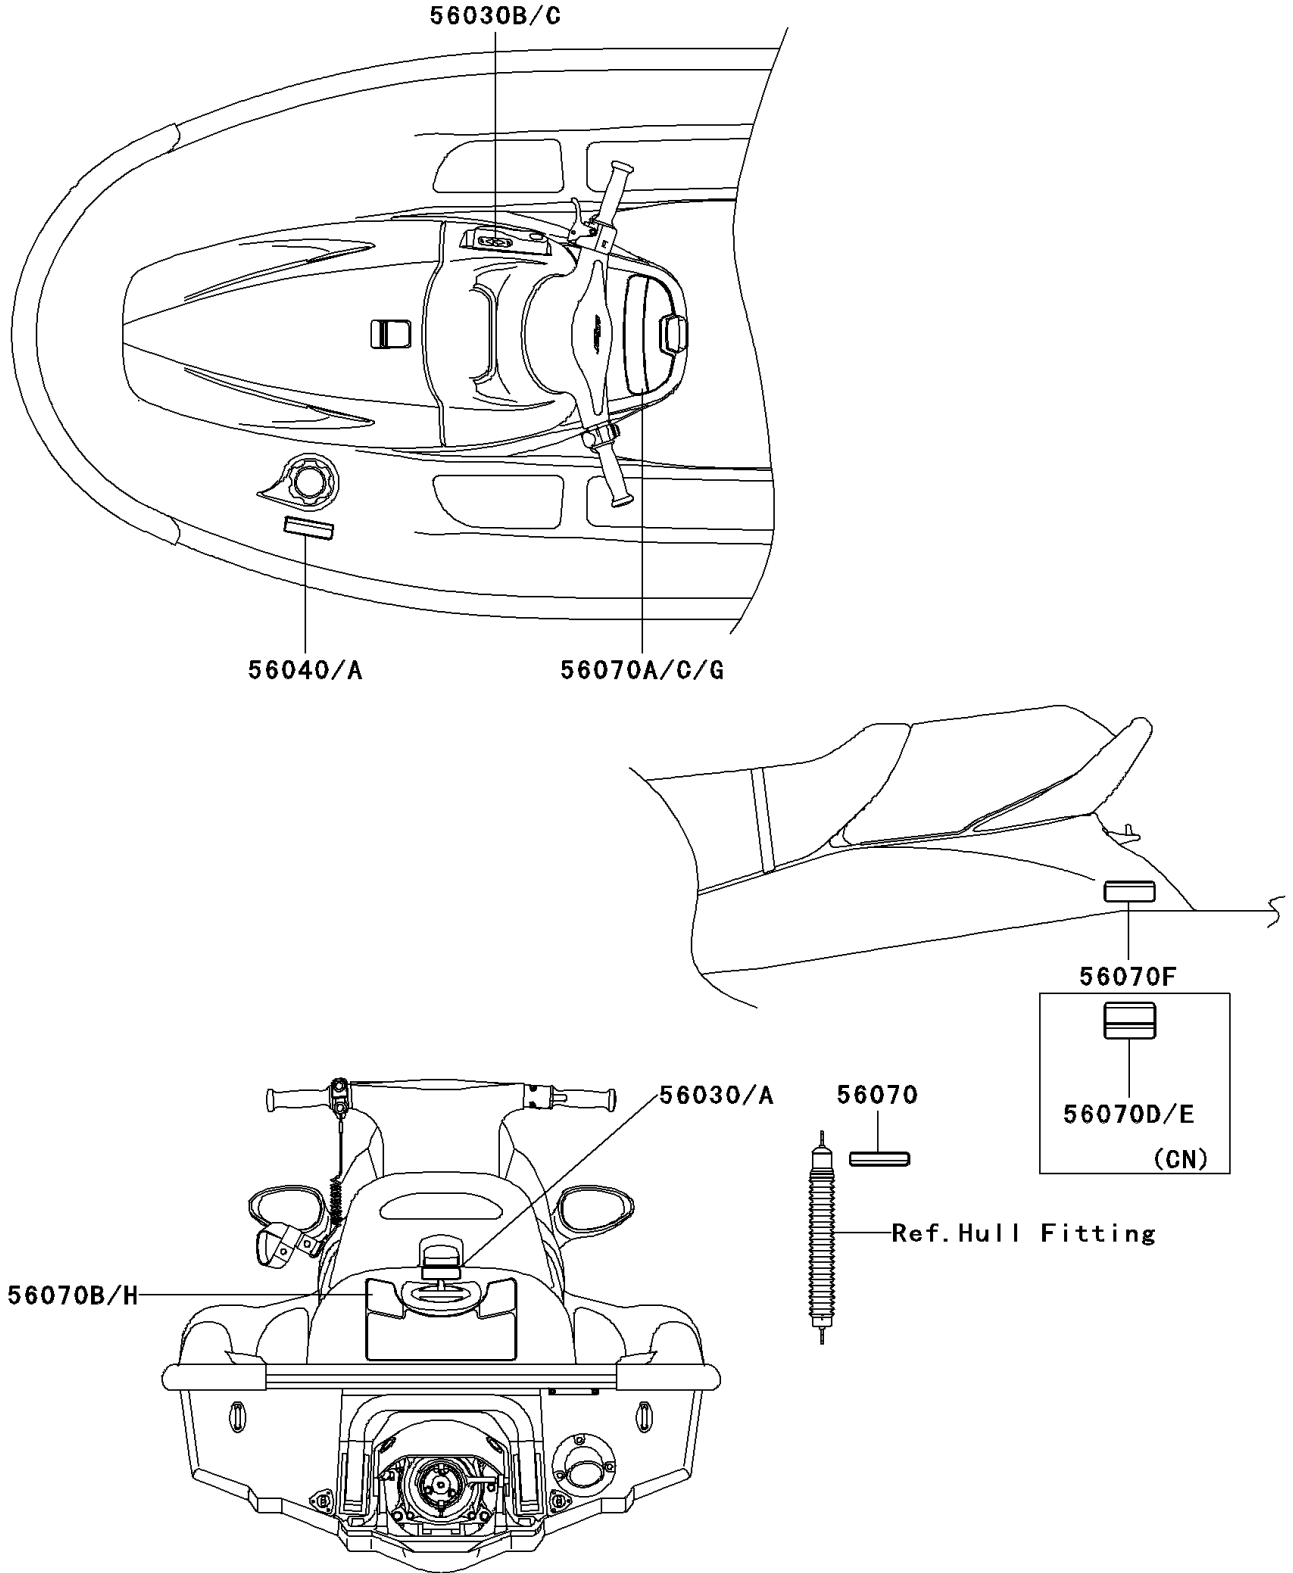

2001 900 STX PARTS DIAGRAM

Labels

F3183

2001 900 STX PARTS LIST

Labels

ITEM NAME	PART NUMBER	QUANTITY
LABEL,FIRE EXTINGUISHER (Ref # 56030)	56030-3755	1
LABEL,REVERSE (Ref # 56030B)	56030-3815	1
LABEL-WARNING,GASOLINE (Ref # 56040)	56040-3972	1
LABEL-WARNING,DAMPER (Ref # 56070)	56070-3876	1
LABEL-WARNING,CENTER STORAGE (Ref # 56070A)	56070-3912	1
LABEL-WARNING,IMPORTANT SAFETY (Ref # 56070B)	56070-3937	1
LABEL-WARNING,GRAB HANDLE&STEP (Ref # 56070F)	56070-3944	1