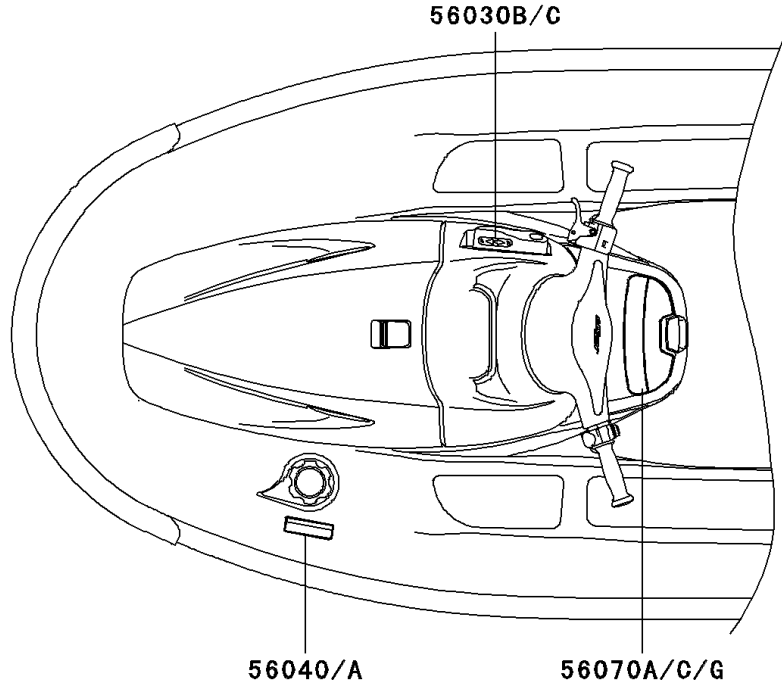

# 2002 900 STX PARTS DIAGRAM

Labels

F3183

## 2002 900 STX PARTS LIST

### Labels

ITEM NAME	PART NUMBER	QUANTITY
LABEL,FIRE EXTINGUISHER (Ref # 56030)	56030-3755	1
LABEL,REVERSE (Ref # 56030B)	56030-3815	1
LABEL-WARNING,GASOLINE (Ref # 56040)	56040-3972	1
LABEL-WARNING,DAMPER (Ref # 56070)	56070-3876	1
LABEL-WARNING,IMPORTANT SAFETY (Ref # 56070B)	56070-3937	1
LABEL,FIRE EXTINGUISHER(FRENCH (Ref # 56030A)	56030-3757	1
LABEL,REVERSE (Ref # 56030C)	56030-3816	1
LABEL,GASOLINE(FRENCH) (Ref # 56040A)	56040-3978	1
LABEL-WARNING,CENTER STORAGE (Ref # 56070A)	56070-3912	1
LABEL-WARNING,TETHER SWITCH (Ref # 56070C)	56070-3940	1
LABEL-WARNING,GRAB HANDLE&STEP (Ref # 56070D)	56070-3941	1
LABEL-WARNING,GRAB HANDLE&STEP (Ref # 56070E)	56070-3943	1
LABEL-WARNING,GRAB HANDLE&STEP (Ref # 56070F)	56070-3944	1
LABEL-WARNING,TETHER SWITCH (Ref # 56070G)	56070-3946	1
LABEL-WARNING,IMPORTANT SAFETY (Ref # 56070H)	56070-3953	1