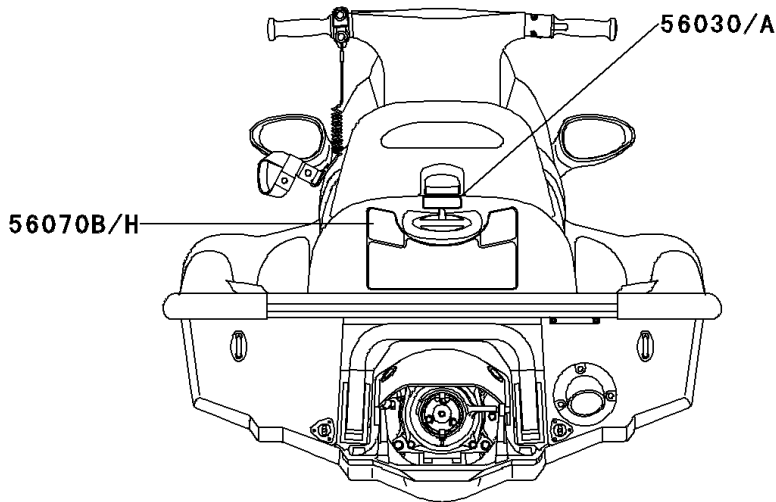

# 2002 900 STX PARTS DIAGRAM

Labels

F3183

### Labels

ITEM NAME	PART NUMBER	QUANTITY
LABEL,FIRE EXTINGUISHER (Ref # 56030)	56030-3755	1
LABEL,REVERSE (Ref # 56030B)	56030-3815	1
LABEL-WARNING,GASOLINE (Ref # 56040)	56040-3972	1
LABEL-WARNING,DAMPER (Ref # 56070)	56070-3876	1
LABEL-WARNING,IMPORTANT SAFETY (Ref # 56070B)	56070-3937	1
LABEL,FIRE EXTINGUISHER(FRENCH (Ref # 56030A)	56030-3757	1
LABEL,REVERSE (Ref # 56030C)	56030-3816	1
LABEL,GASOLINE(FRENCH) (Ref # 56040A)	56040-3978	1
LABEL-WARNING,CENTER STORAGE (Ref # 56070A)	56070-3912	1
LABEL-WARNING,TETHER SWITCH (Ref # 56070C)	56070-3940	1
LABEL-WARNING,GRAB HANDLE&STEP (Ref # 56070D)	56070-3941	1
LABEL-WARNING,GRAB HANDLE&STEP (Ref # 56070E)	56070-3943	1
LABEL-WARNING,GRAB HANDLE&STEP (Ref # 56070F)	56070-3944	1
LABEL-WARNING,TETHER SWITCH (Ref # 56070G)	56070-3946	1
LABEL-WARNING,IMPORTANT SAFETY (Ref # 56070H)	56070-3953	1