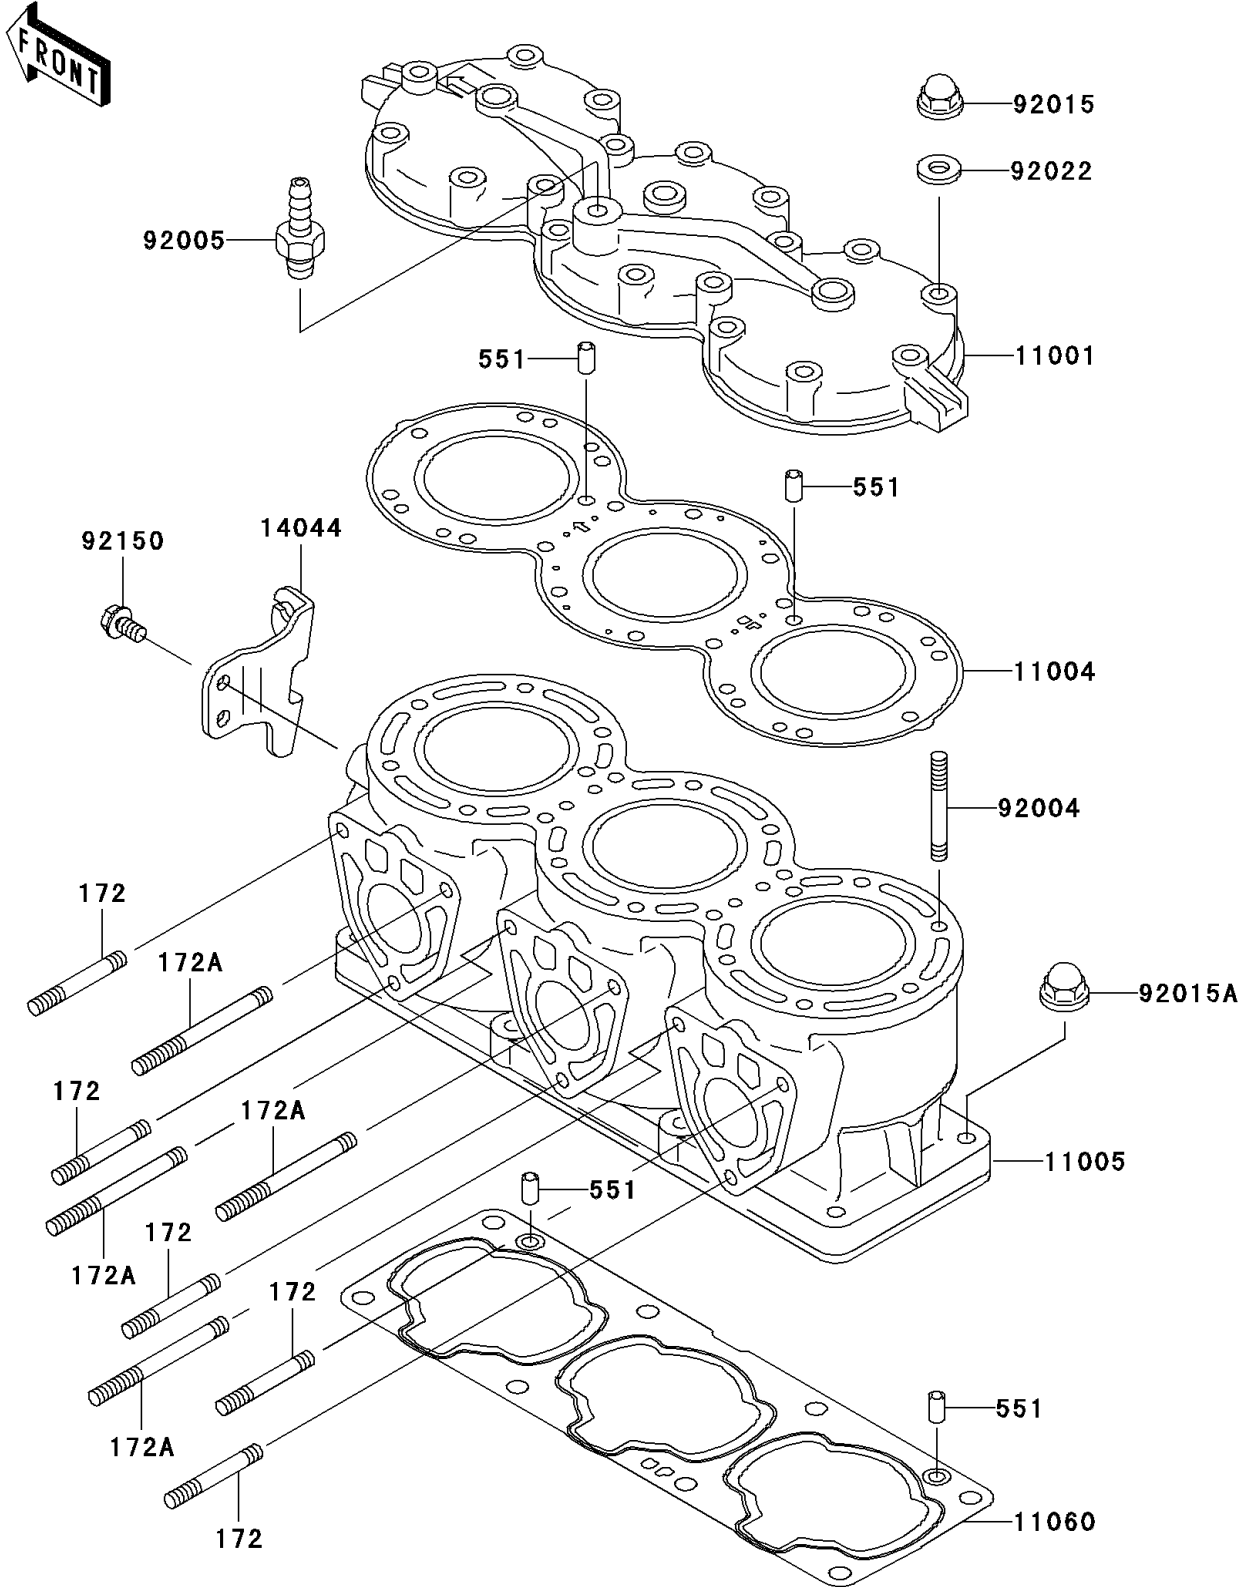

2003 900 STX PARTS DIAGRAM

Cylinder Head/Cylinder

E1110

2003 900 STX PARTS LIST

Cylinder Head/Cylinder

ITEM NAME	PART NUMBER	QUANTITY
BOLT-STUD (Ref # 172)	172R0830	5
BOLT-STUD,8X75 (Ref # 172A)	172R0875	4
PIN-DOWEL (Ref # 551)	551R0812	4
HEAD-CYLINDER (Ref # 11001)	11001-3737	1
GASKET-HEAD (Ref # 11004)	11004-3713	1
CYLINDER-ENGINE (Ref # 11005)	11005-3750	1
GASKET,CYLINDER BASE (Ref # 11060)	11060-3752	1
HOLDER-CABLE (Ref # 14044)	14044-3729	1
STUD,8X43 (Ref # 92004)	92004-3715	18
FITTING (Ref # 92005)	92005-3714	1
NUT,CAP,8MM (Ref # 92015)	92015-1371	18
NUT,10MM (Ref # 92015A)	92015-1649	8
WASHER,8.2X18X1.5 (Ref # 92022)	92022-1964	18
BOLT,8X16 (Ref # 92150)	92150-3722	2