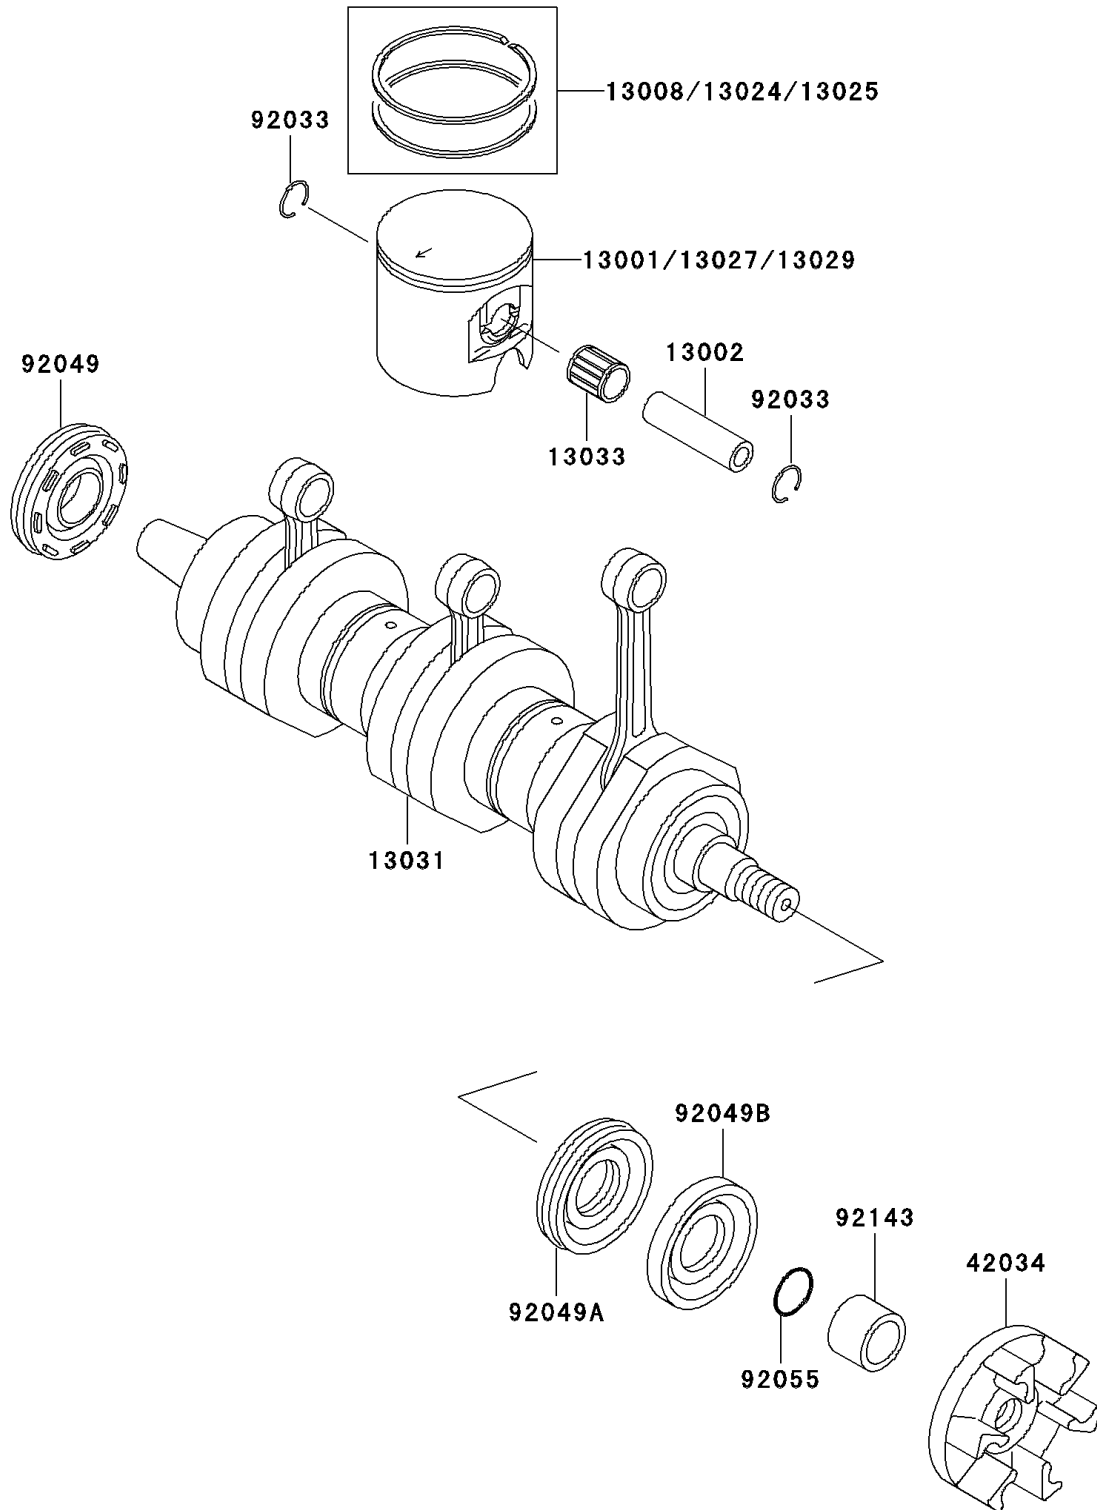

# 2003 900 STX PARTS DIAGRAM

Crankshaft/Piston(s)

E1320

## 2003 900 STX PARTS LIST

### Crankshaft/Piston(s)

ITEM NAME	PART NUMBER	QUANTITY
PISTON-ENGINE,STD (Ref # 13001)	13001-3720	3
PIN-PISTON (Ref # 13002)	13002-3705	3
RING-SET-PISTON,STD (Ref # 13008)	13008-3709	3
RING-SET-PISTON LL,O/S,1.00 (Ref # 13024)	13024-3707	AR
RING-SET-PISTON L,O/S,0.50 (Ref # 13025)	13025-3707	AR
PISTON-ENGINE LL,O/S,1.00 (Ref # 13027)	13027-3712	AR
PISTON-ENGINE L,O/S,0.50 (Ref # 13029)	13029-3712	AR
CRANKSHAFT-COMP (Ref # 13031)	13031-3732	1
BEARING-SMALL END (Ref # 13033)	13033-3702	3
COUPLING (Ref # 42034)	42034-3709	1
RING-SNAP (Ref # 92033)	92033-1207	6
SEAL-OIL,FWJ7307210ZS (Ref # 92049)	92049-3713	1
SEAL-OIL (Ref # 92049A)	92049-3715	1
SEAL-OIL (Ref # 92049B)	92049-3716	1
RING-O,20.8X2.4 (Ref # 92055)	92055-3740	1
COLLAR (Ref # 92143)	92143-3745	1