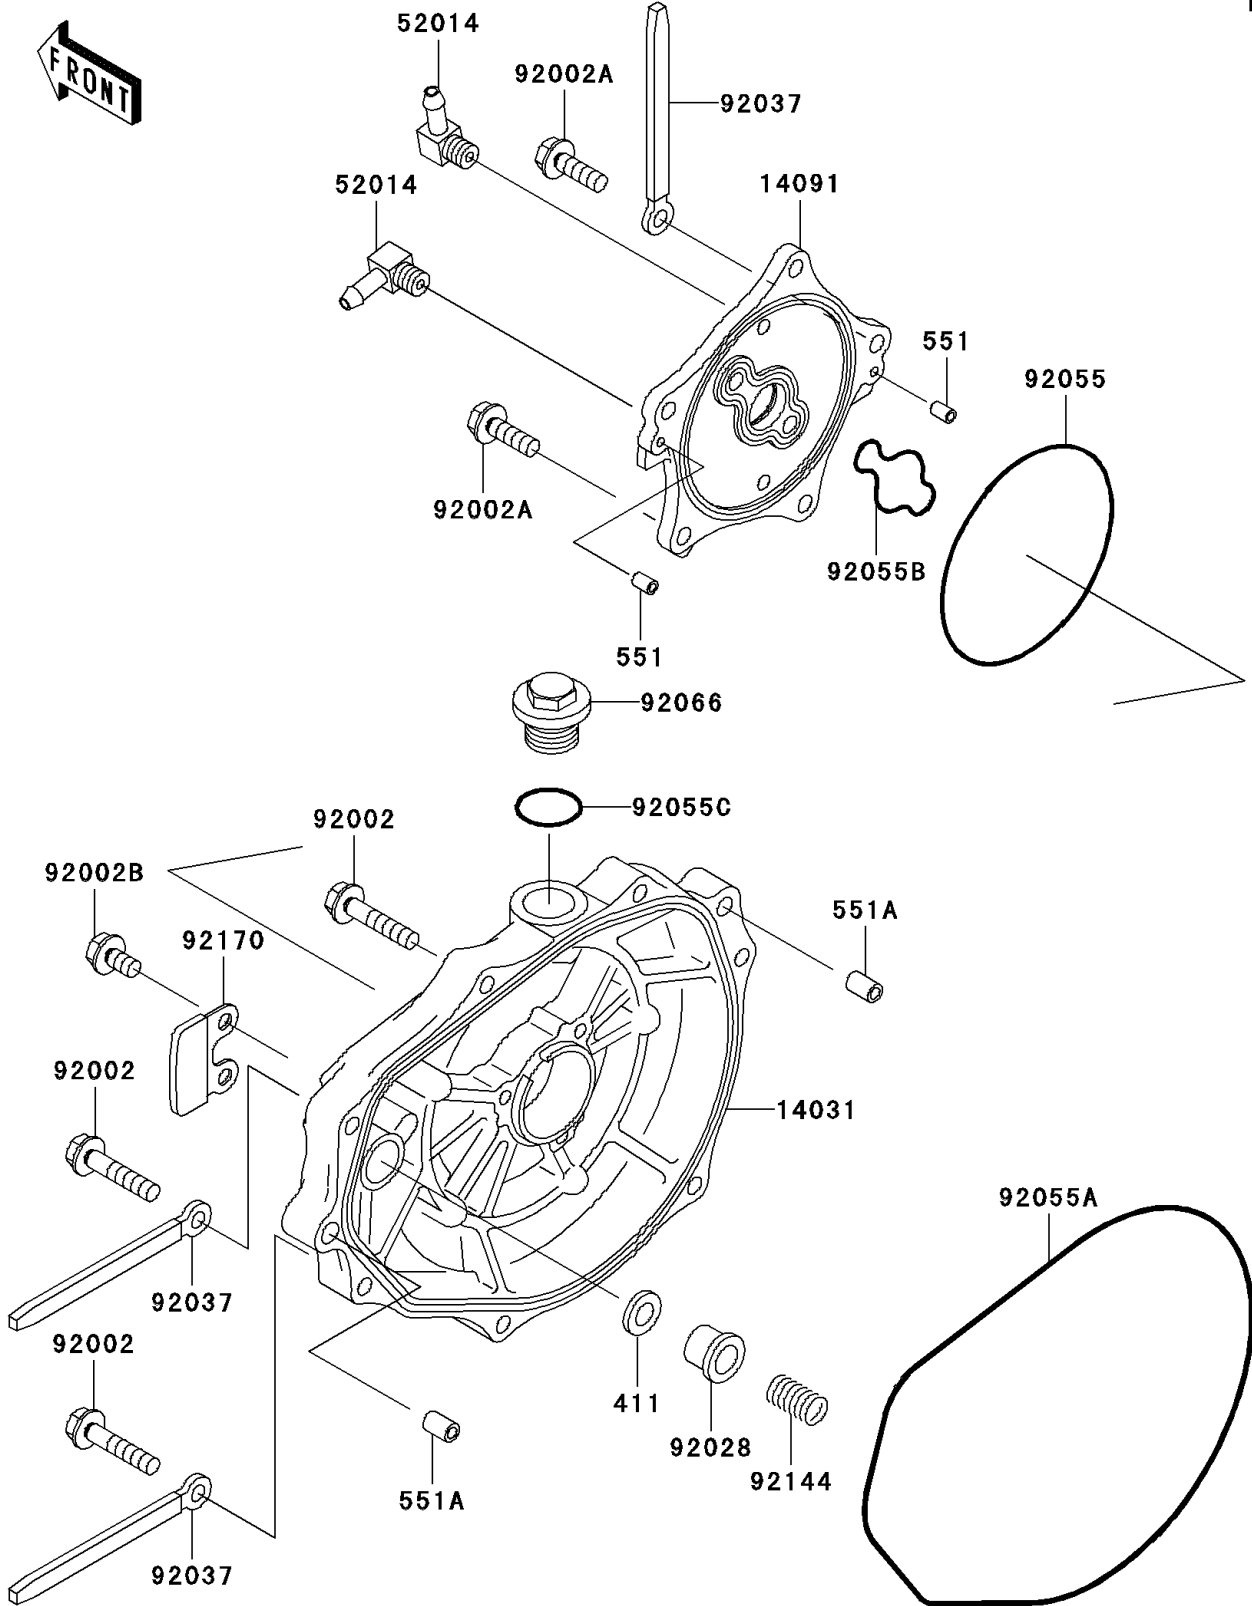

2003 900 STX PARTS DIAGRAM

Engine Cover(s)

E1431

2003 900 STX PARTS LIST

Engine Cover(s)

| ITEM NAME | PART NUMBER | QUANTITY |
|---------------------------------------|-------------|----------|
| WASHER-PLAIN,5MM (Ref # 411) | 411S0500 | 1 |
| PIN-DOWEL (Ref # 551) | 551R0408 | 2 |
| PIN-DOWEL (Ref # 551A) | 551R0812 | 2 |
| COVER-GENERATOR (Ref # 14031) | 14031-3729 | 1 |
| COVER (Ref # 14091) | 14091-3711 | 1 |
| ELBOW (Ref # 52014) | 52014-3721 | 2 |
| BOLT,6X30 (Ref # 92002) | 92002-3726 | 7 |
| BOLT,6X20 (Ref # 92002A) | 92002-3755 | 5 |
| BOLT,6X12 (Ref # 92002B) | 92002-3763 | 2 |
| BUSHING (Ref # 92028) | 92028-3718 | 1 |
| CLAMP,L=100 (Ref # 92037) | 92037-3736 | 3 |
| RING-O,BREATHER BODY (Ref # 92055) | 92055-1284 | 1 |
| RING-O,GENERATOR COVER (Ref # 92055A) | 92055-3712 | 1 |
| RING-O (Ref # 92055B) | 92055-3739 | 1 |
| RING-O (Ref # 92055C) | 92055-515 | 1 |
| PLUG (Ref # 92066) | 92066-3739 | 1 |
| SPRING (Ref # 92144) | 92144-3728 | 1 |
| CLAMP (Ref # 92170) | 92170-3746 | 1 |