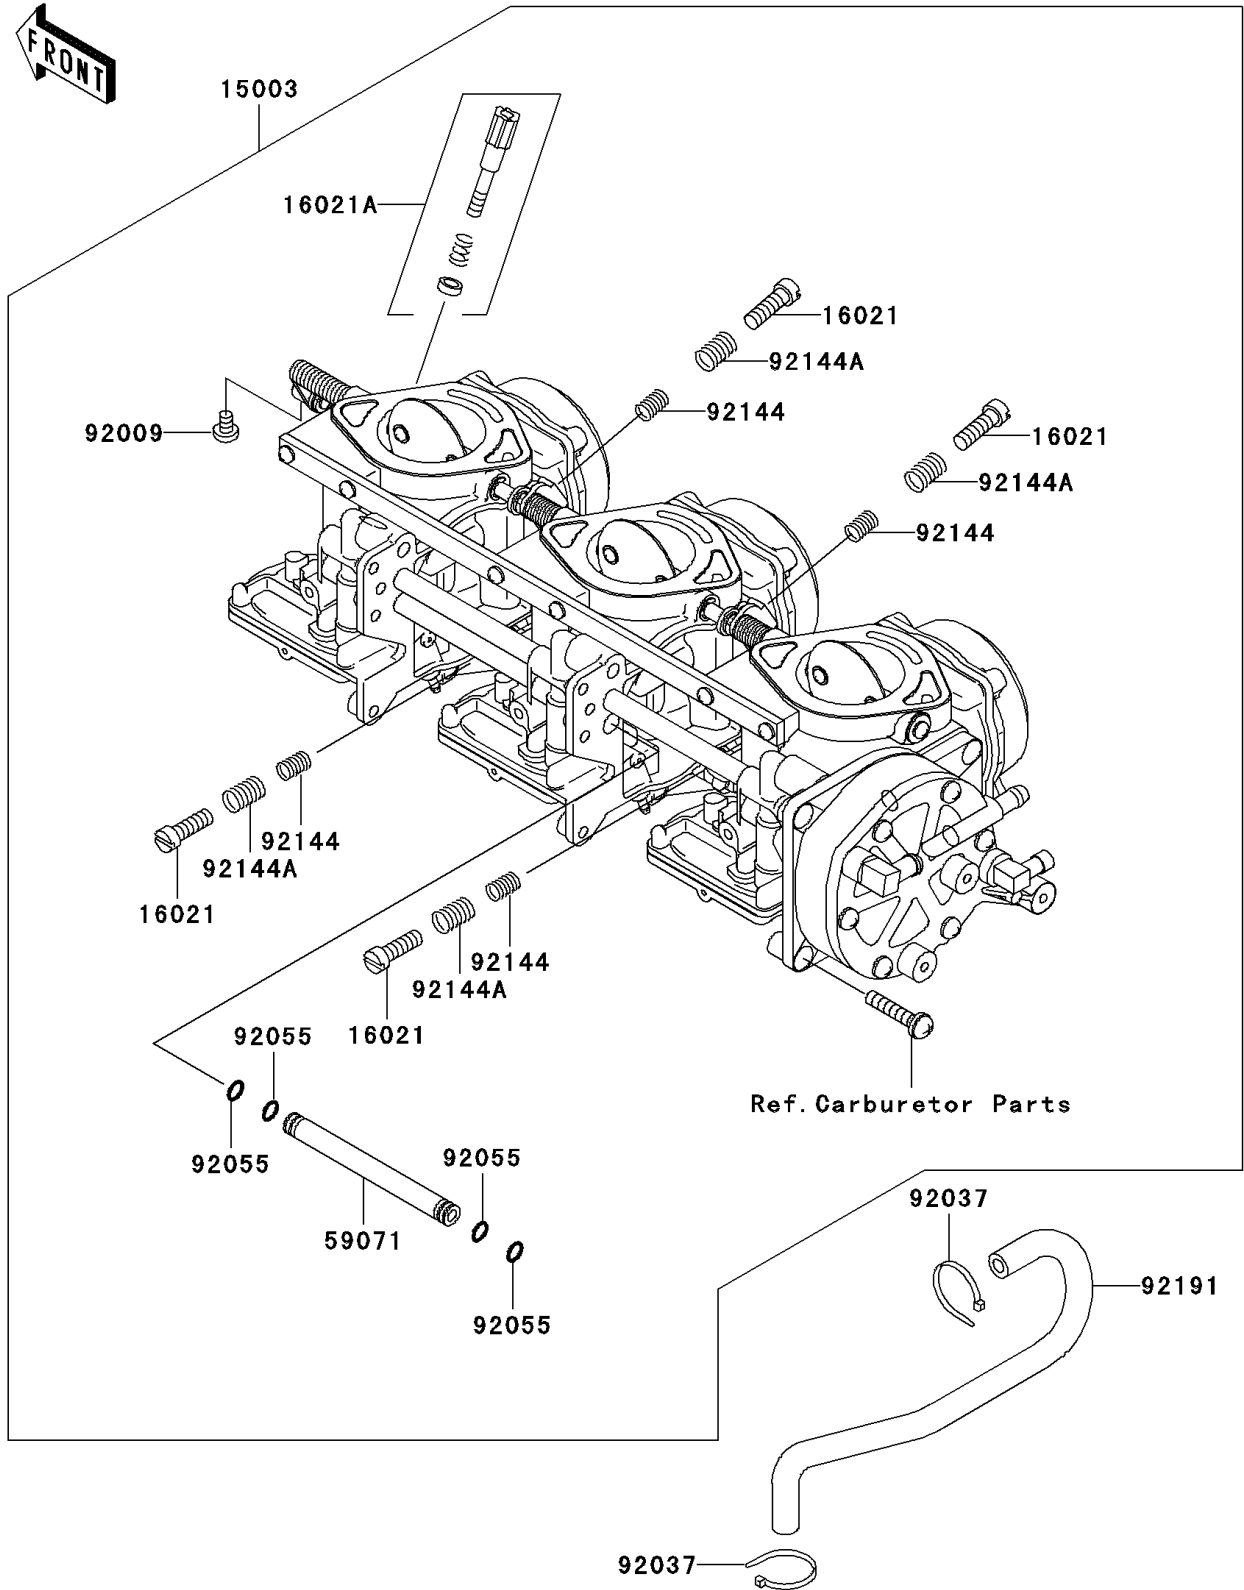

2003 900 STX PARTS DIAGRAM

Carburetor

E1611

2003 900 STX PARTS LIST

Carburetor

ITEM NAME	PART NUMBER	QUANTITY
CARBURETOR-ASSY (Ref # 15003)	15003-3735	1
SCREW-THROTTLE STOP (Ref # 16021)	16021-3704	4
SCREW-THROTTLE STOP (Ref # 16021A)	16021-3707	1
JOINT (Ref # 59071)	59071-3762	4
SCREW,4X6 (Ref # 92009)	92009-3786	1
CLAMP (Ref # 92037)	92037-1173	2
RING-O (Ref # 92055)	92055-1246	16
SPRING,ADJUST SCREW (Ref # 92144)	92144-3704	4
SPRING,THROTTLE STOP SCREW (Ref # 92144A)	92144-3745	4
TUBE (Ref # 92191)	92191-3902	1