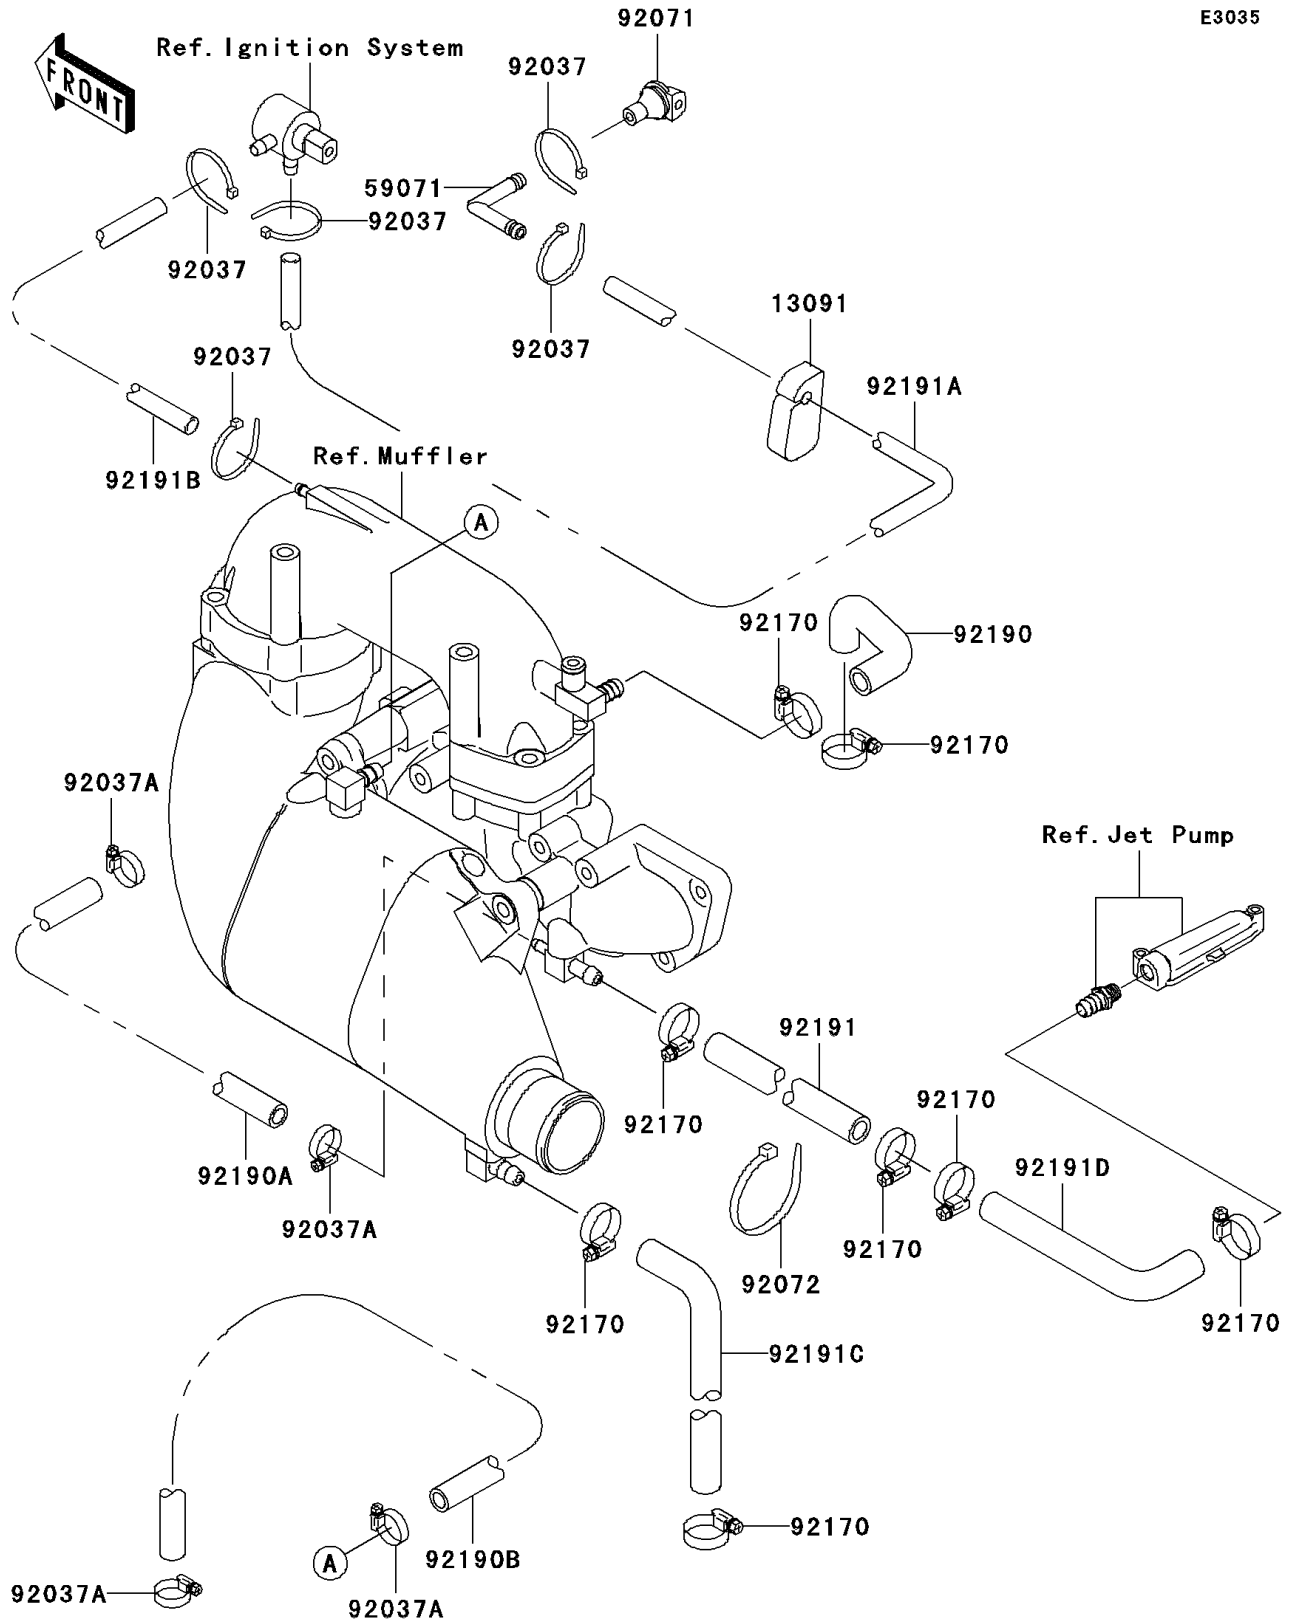

2003 900 STX PARTS DIAGRAM

Cooling

E3035

2003 900 STX PARTS LIST

Cooling

ITEM NAME	PART NUMBER	QUANTITY
HOLDER (Ref # 13091)	13091-3712	1
JOINT (Ref # 59071)	59071-3736	1
CLAMP (Ref # 92037)	92037-1173	5
CLAMP (Ref # 92037A)	92037-3726	4
GROMMET (Ref # 92071)	92071-3815	1
BAND,L=203.2 (Ref # 92072)	92072-3867	1
CLAMP (Ref # 92170)	92170-3718	8
TUBE,HEAD-EXHAUSTPIPE (Ref # 92190)	92190-3955	1
TUBE,MANIFOLD-COVER (Ref # 92190A)	92190-3974	1
TUBE,COVER-CHAMBER (Ref # 92190B)	92190-3975	1
TUBE,EXHAUSTMANIFOLD-HULL (Ref # 92191)	92191-3745	1
TUBE,SENSOR-DECK (Ref # 92191A)	92191-3748	1
TUBE,EXHAUST PIPE-SENSOR (Ref # 92191B)	92191-3803	1
TUBE,CHAMBER-TAIL PIPE (Ref # 92191C)	92191-3850	1
TUBE,PUMP-HULL (Ref # 92191D)	92191-3974	1