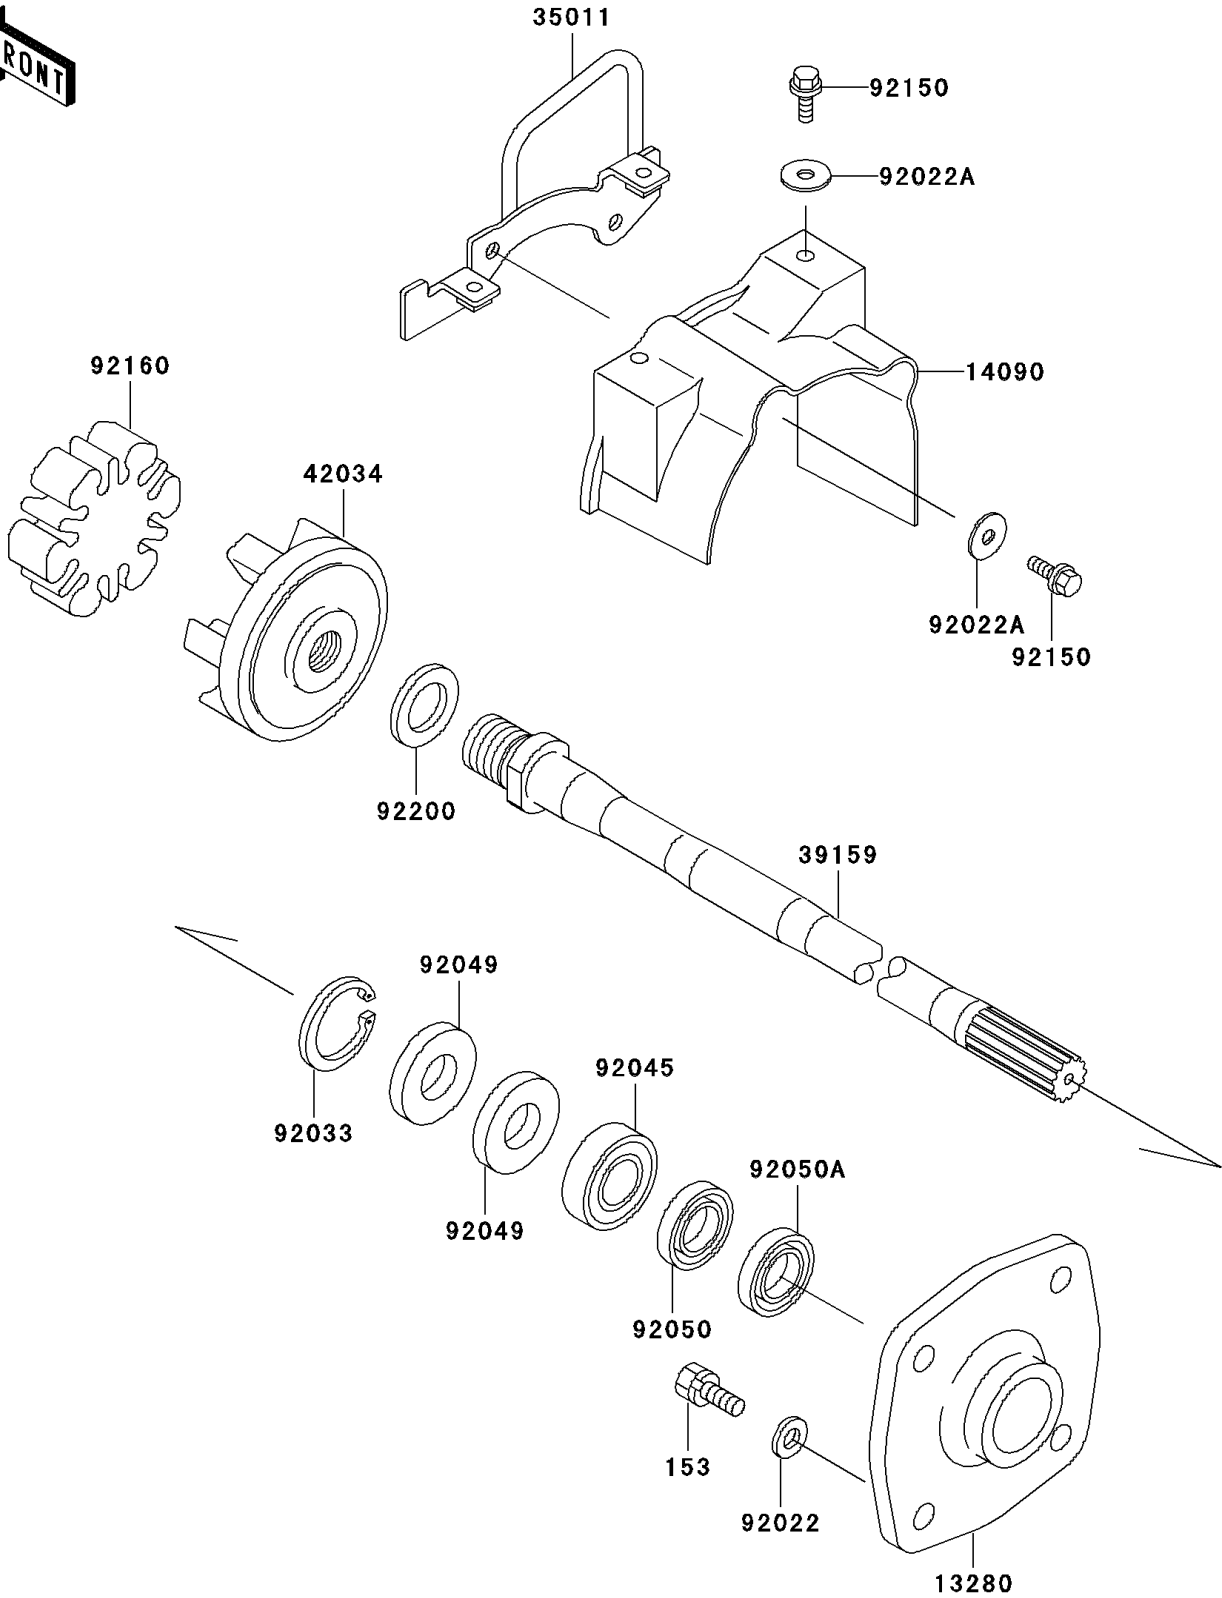

2003 900 STX PARTS DIAGRAM

Drive Shaft

E3134

2003 900 STX PARTS LIST

Drive Shaft

ITEM NAME	PART NUMBER	QUANTITY
BOLT-WS-SMALL (Ref # 153)	153R0830	4
HOLDER (Ref # 13280)	13280-3730	1
COVER,COUPLING (Ref # 14090)	14090-3789	1
STAY (Ref # 35011)	35011-3715	1
SHAFT-DRIVE (Ref # 39159)	39159-3732	1
COUPLING (Ref # 42034)	42034-3709	1
WASHER,8.2X18X1.5 (Ref # 92022)	92022-1964	4
WASHER,6.5X20X1.5 (Ref # 92022A)	92022-3710	4
RING-SNAP,42MM (Ref # 92033)	92033-3713	1
BEARING-BALL,60042RD (Ref # 92045)	92045-3705	1
SEAL-OIL,S620426 (Ref # 92049)	92049-3707	2
SEAL-OIL,SCY20368 (Ref # 92050)	92050-502	1
SEAL-OIL,SC20367 (Ref # 92050A)	92050-503	1
BOLT,6X18 (Ref # 92150)	92150-3729	4
DAMPER,COUPLING (Ref # 92160)	92160-3883	1
WASHER,24X32X2.0 (Ref # 92200)	92200-3739	1