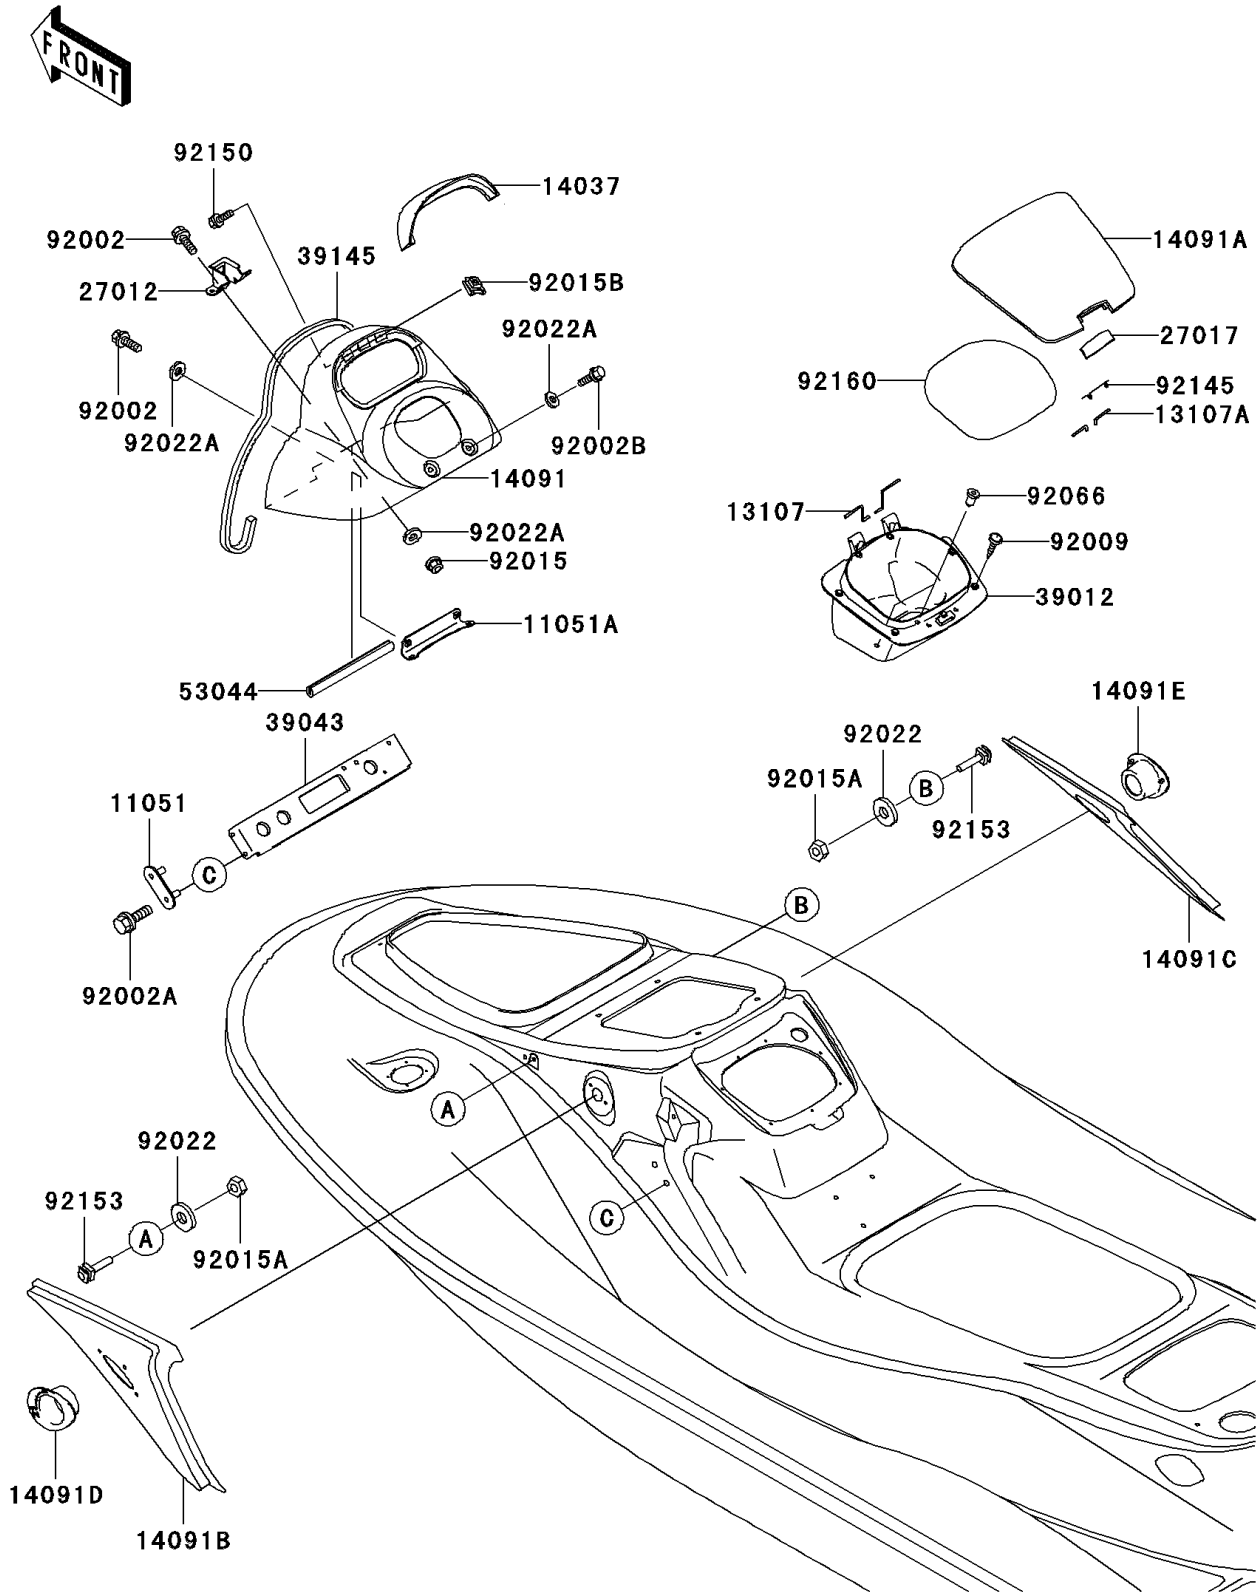

# 2003 900 STX PARTS DIAGRAM

Hull Middle Fittings

F3136

## 2003 900 STX PARTS LIST

### Hull Middle Fittings

ITEM NAME	PART NUMBER	QUANTITY
BRACKET,CROSSMEMBER (Ref # 11051)	11051-3782	2
BRACKET (Ref # 11051A)	11051-3811	1
SHAFT (Ref # 13107)	13107-3761	2
SHAFT (Ref # 13107A)	13107-3769	2
SCREEN,METER,M.S.BLUE (Ref # 14037)	14037-3709-HM	1
COVER,HANDLE,M.S.BLUE (Ref # 14091)	14091-3703-HM	1
COVER,CENTER STORAGE,J.WHITE (Ref # 14091A)	14091-3710-8C	1
COVER,SIDE,LH,M.S.BLUE (Ref # 14091B)	14091-3713-HM	1
COVER,SIDE,RH,M.S.BLUE (Ref # 14091C)	14091-3714-HM	1
COVER,CHOKE KNOB,F.BLACK (Ref # 14091D)	14091-3715-6Z	1
COVER,FUEL KNOB,F.BLACK (Ref # 14091E)	14091-3716-6Z	1
HOOK (Ref # 27012)	27012-3830	1
LOCK,CENTER STORAGE (Ref # 27017)	27017-3725	1
CASE-STORAGE (Ref # 39012)	39012-3735	1
CROSSMEMBER-COMP (Ref # 39043)	39043-3703	1
TRIM-SEAL,L=900 (Ref # 39145)	39145-3772	1
TRIM,L=180 (Ref # 53044)	53044-3755	1
BOLT,6X25 (Ref # 92002)	92002-3714	6
BOLT,6X30 (Ref # 92002A)	92002-3726	4
BOLT,6X12 (Ref # 92002B)	92002-3763	2
SCREW,TAPPING,5X20 (Ref # 92009)	92009-3716	8
NUT,6MM (Ref # 92015)	92015-3767	4
NUT,LOCK,5MM (Ref # 92015A)	92015-3798	6
NUT,CLIP,5MM (Ref # 92015B)	92015-3830	2
WASHER,5X16X1.5 (Ref # 92022)	92022-3041	6
WASHER,6.5X20X1.5 (Ref # 92022A)	92022-3710	8
PLUG (Ref # 92066)	92066-3773	2
SPRING (Ref # 92145)	92145-3711	1
BOLT,5X16 (Ref # 92150)	92150-3778	2

### Hull Middle Fittings

ITEM NAME	PART NUMBER	QUANTITY
BOLT,5MM (Ref # 92153)	92153-3703	6
DAMPER (Ref # 92160)	92160-3933	1