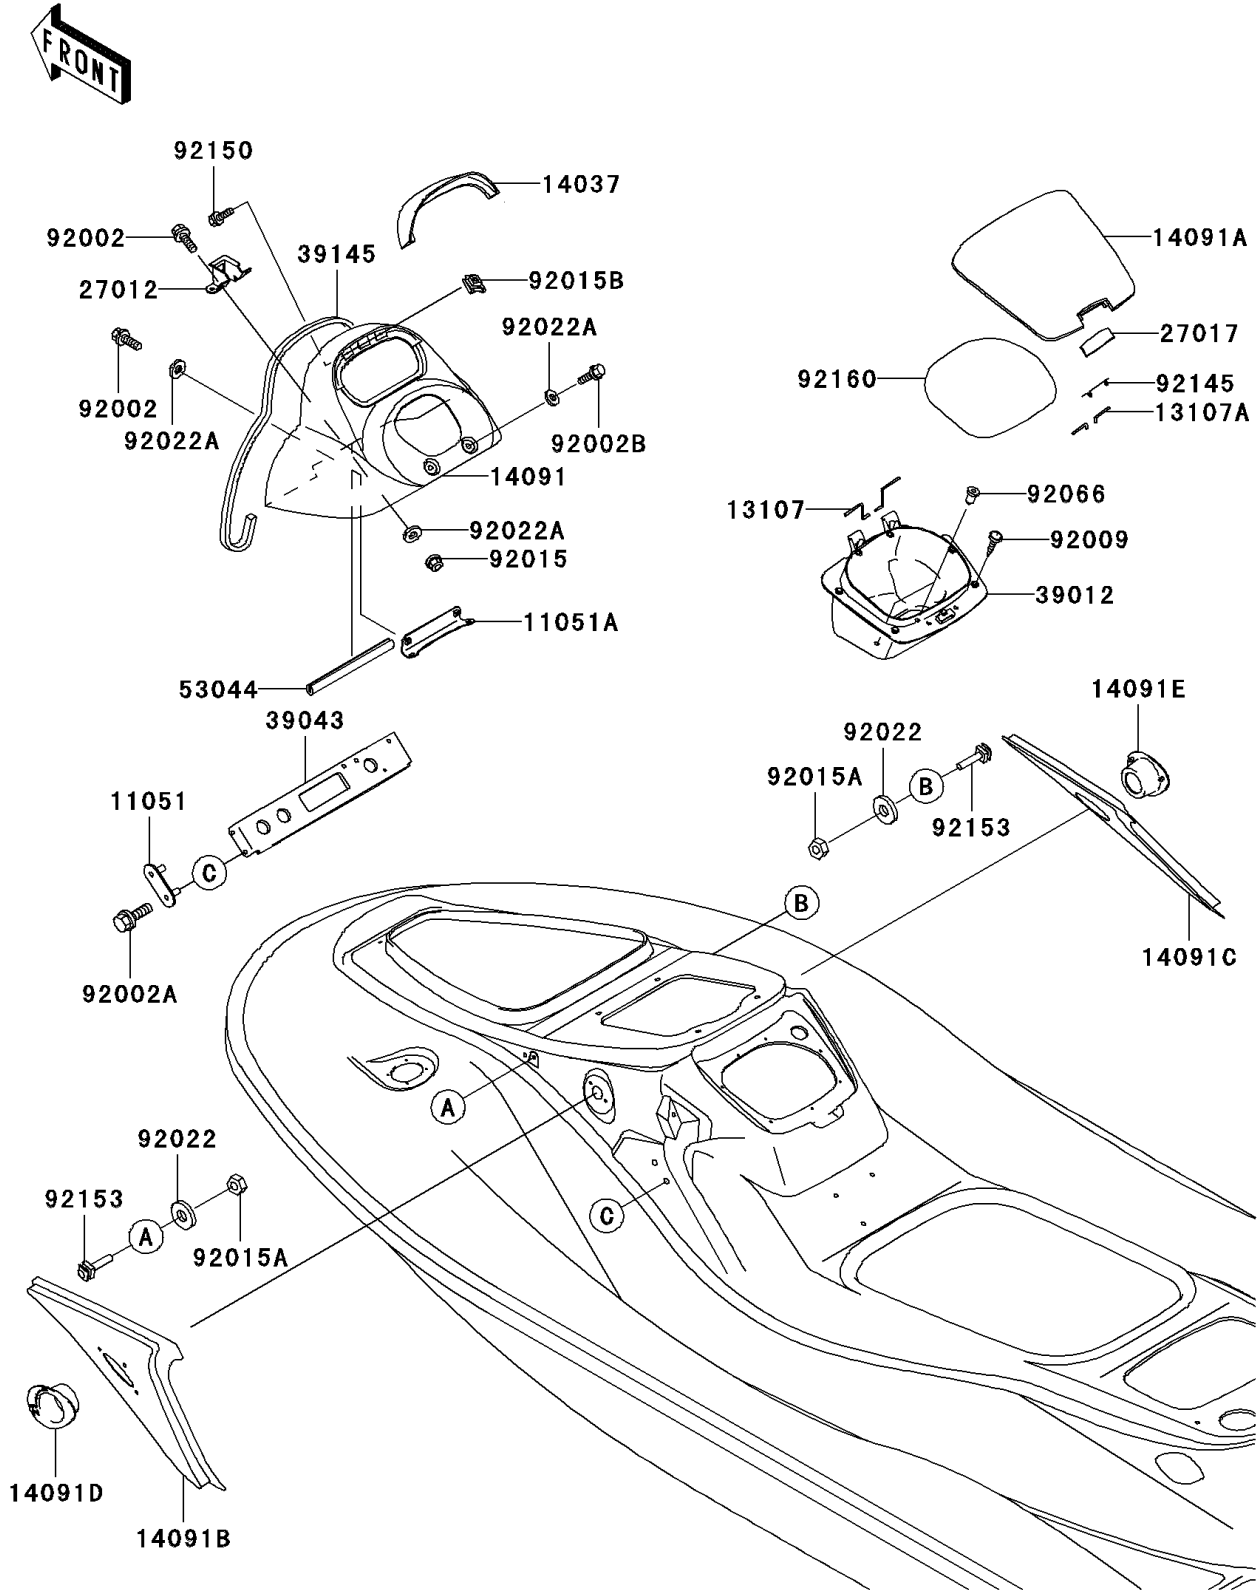

2003 900 STX PARTS DIAGRAM

Hull Middle Fittings

F3136

2003 900 STX PARTS LIST

Hull Middle Fittings

ITEM NAME	PART NUMBER	QUANTITY
BRACKET,CROSSMEMBER (Ref # 11051)	11051-3782	2
BRACKET (Ref # 11051A)	11051-3811	1
SHAFT (Ref # 13107)	13107-3761	2
SHAFT (Ref # 13107A)	13107-3769	2
SCREEN,METER,M.S.BLUE (Ref # 14037)	14037-3709-HM	1
COVER,HANDLE,M.S.BLUE (Ref # 14091)	14091-3703-HM	1
COVER,CENTER STORAGE,J.WHITE (Ref # 14091A)	14091-3710-8C	1
COVER,SIDE,LH,M.S.BLUE (Ref # 14091B)	14091-3713-HM	1
COVER,SIDE,RH,M.S.BLUE (Ref # 14091C)	14091-3714-HM	1
COVER,CHOKE KNOB,F.BLACK (Ref # 14091D)	14091-3715-6Z	1
COVER,FUEL KNOB,F.BLACK (Ref # 14091E)	14091-3716-6Z	1
HOOK (Ref # 27012)	27012-3830	1
LOCK,CENTER STORAGE (Ref # 27017)	27017-3725	1
CASE-STORAGE (Ref # 39012)	39012-3735	1
CROSSMEMBER-COMP (Ref # 39043)	39043-3703	1
TRIM-SEAL,L=900 (Ref # 39145)	39145-3772	1
TRIM,L=180 (Ref # 53044)	53044-3755	1
BOLT,6X25 (Ref # 92002)	92002-3714	6
BOLT,6X30 (Ref # 92002A)	92002-3726	4
BOLT,6X12 (Ref # 92002B)	92002-3763	2
SCREW,TAPPING,5X20 (Ref # 92009)	92009-3716	8
NUT,6MM (Ref # 92015)	92015-3767	4
NUT,LOCK,5MM (Ref # 92015A)	92015-3798	6
NUT,CLIP,5MM (Ref # 92015B)	92015-3830	2
WASHER,5X16X1.5 (Ref # 92022)	92022-3041	6
WASHER,6.5X20X1.5 (Ref # 92022A)	92022-3710	8
PLUG (Ref # 92066)	92066-3773	2
SPRING (Ref # 92145)	92145-3711	1
BOLT,5X16 (Ref # 92150)	92150-3778	2

2003 900 STX PARTS LIST

Hull Middle Fittings

ITEM NAME	PART NUMBER	QUANTITY
BOLT,5MM (Ref # 92153)	92153-3703	6
DAMPER (Ref # 92160)	92160-3933	1