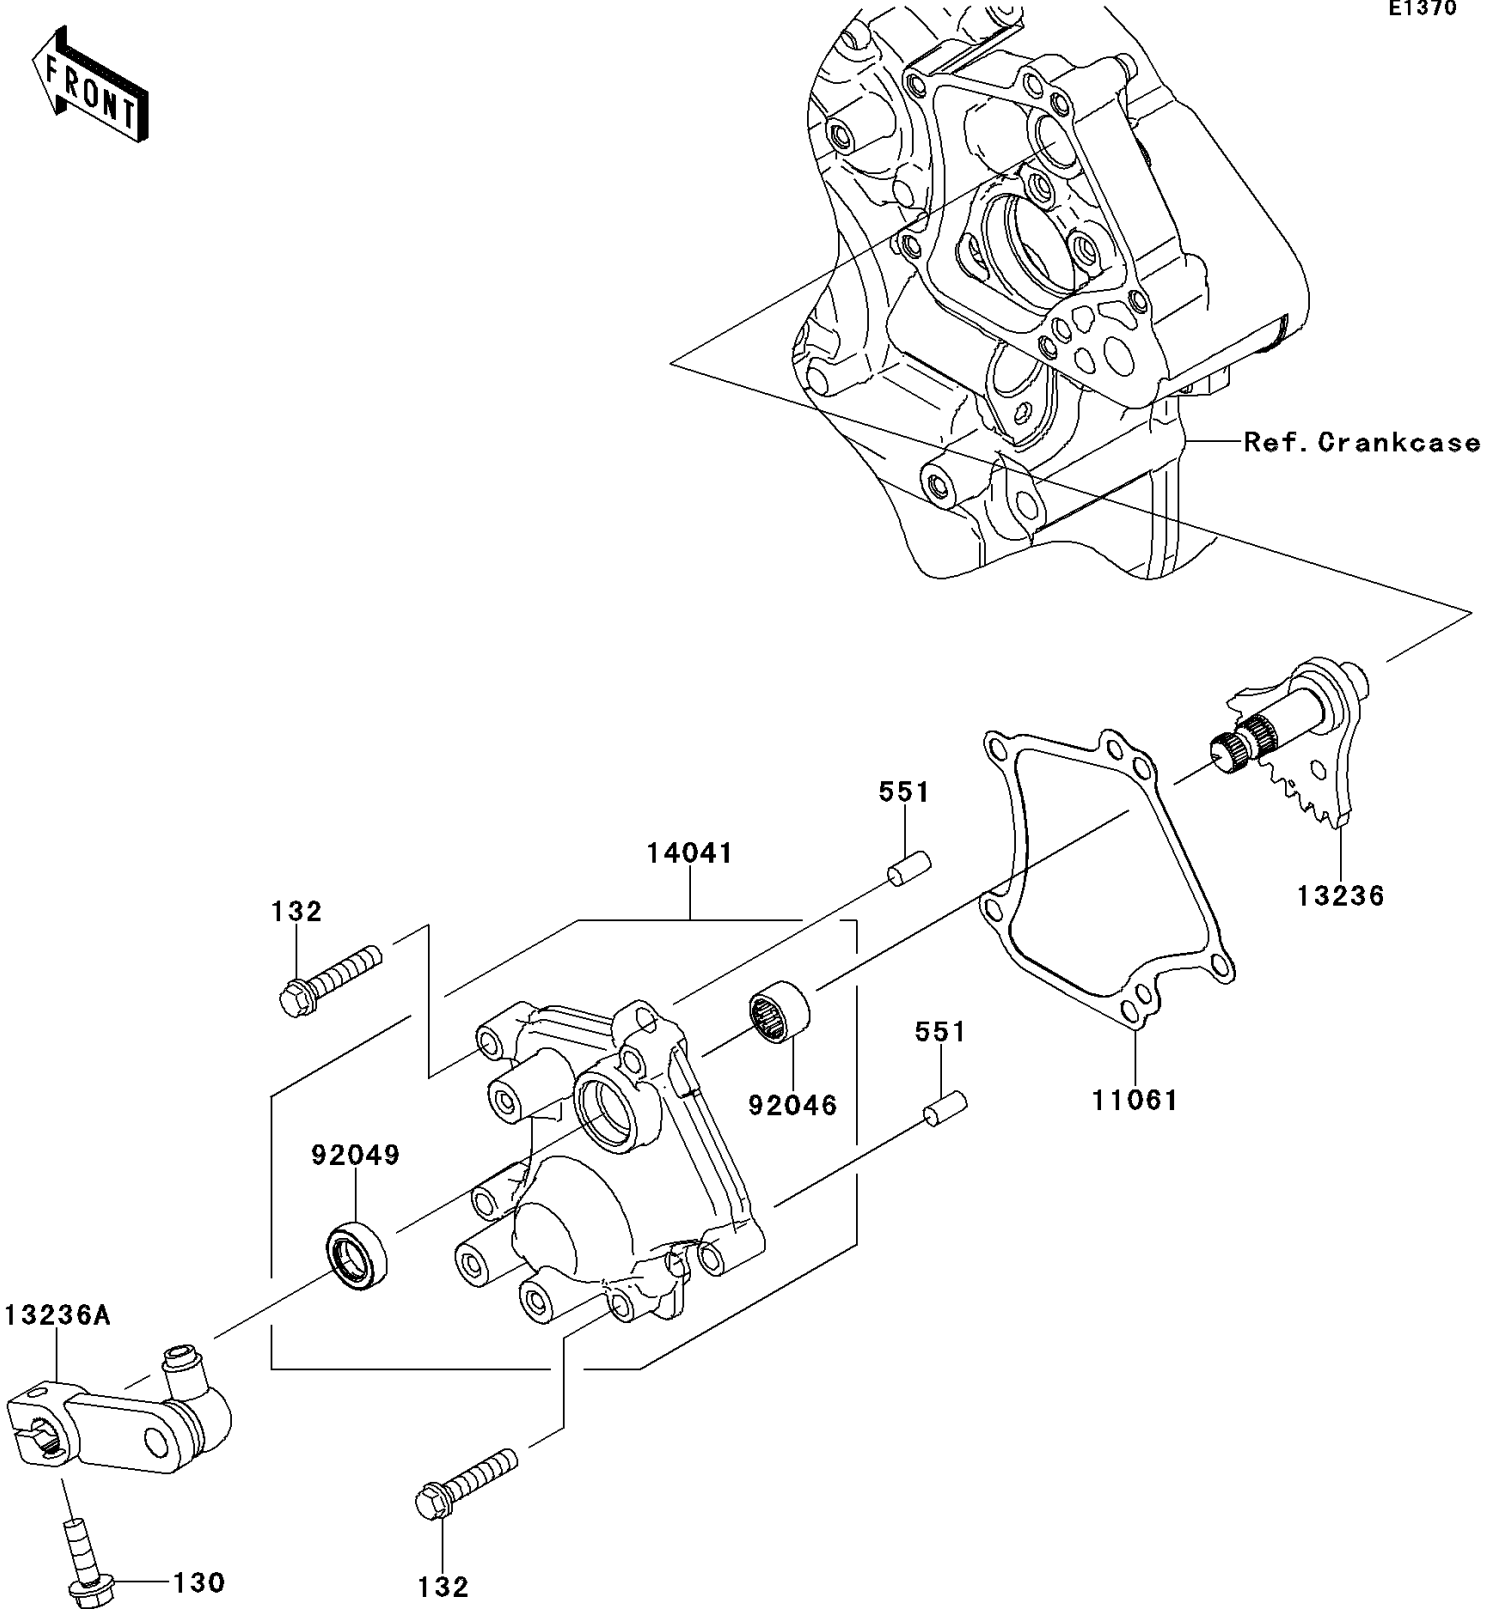

2014 TERYX4™ PARTS DIAGRAM

Gear Change Mechanism

E1370

2014 TERYX4™ PARTS LIST

Gear Change Mechanism

ITEM NAME	PART NUMBER	QUANTITY
BOLT-FLANGED,6X20 (Ref # 130)	130CA0620	1
BOLT-FLANGED-SMALL,6X30 (Ref # 132)	132BA0630	5
PIN-DOWEL,6X12 (Ref # 551)	551A0612	2
GASKET,DRUM COVER (Ref # 11061)	11061-0725	1
LEVER-COMP,CHANGE (Ref # 13236)	13236-0707	1
LEVER-COMP,CHANGE LEVER (Ref # 13236A)	13236-0708	1
COVER-COMP,CHANGE (Ref # 14041)	14041-0555	1
BEARING-NEEDLE,HK1210FM (Ref # 92046)	92046-0034	1
SEAL-OIL,CLUTCH RELEASE (Ref # 92049)	92049-1475	1