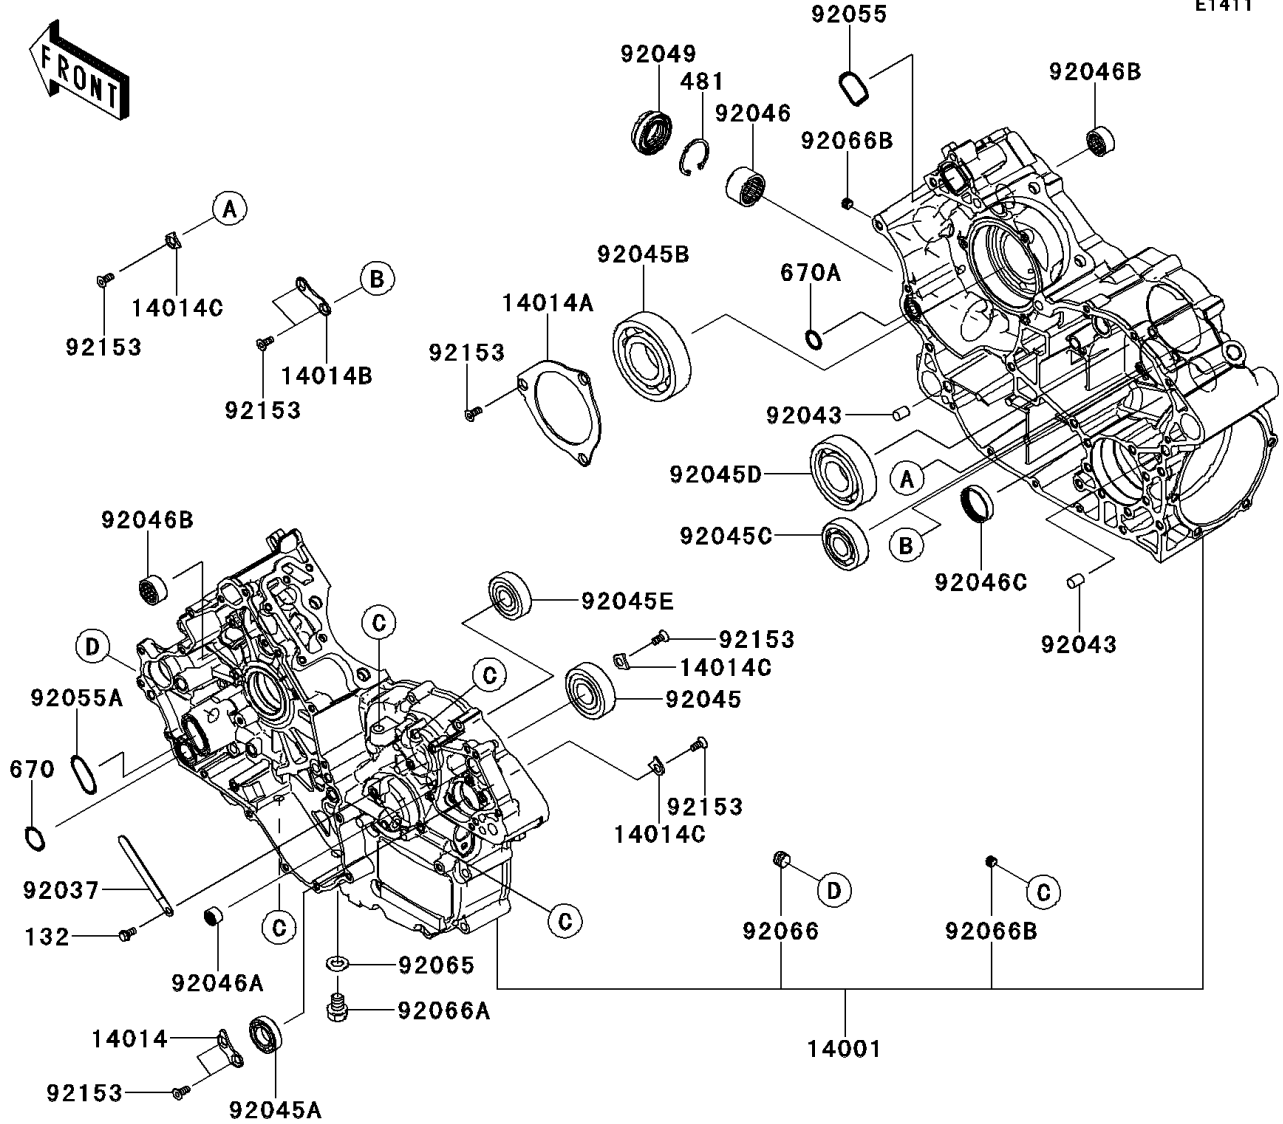

2014 TERYX4™ PARTS DIAGRAM

Crankcase

E1411

2014 TERYX4™ PARTS LIST

Crankcase

ITEM NAME	PART NUMBER	QUANTITY
BOLT-FLANGED-SMALL,6X12 (Ref # 132)	132BA0612	1
BOLT-FLANGED-SMALL,6X40 (Ref # 132A)	132BD0640	5
BOLT-FLANGED-SMALL,6X55 (Ref # 132B)	132BD0655	5
BOLT-FLANGED-SMALL,8X75 (Ref # 132C)	132BD0875	9
CIRCLIP-TYPE-C,37MM (Ref # 481)	481J3700	1
O RING,22MM (Ref # 670)	670B2022	1
O RING,16MM (Ref # 670A)	670D2016	1
GASKET,8.2X15 (Ref # 11061)	11061-0727	2
SET-CRANKCASE (Ref # 14001)	14001-0627	1
PLATE-POSITION (Ref # 14014)	14014-0553	1
PLATE-POSITION (Ref # 14014A)	14014-0554	1
PLATE-POSITION (Ref # 14014B)	14014-0555	1
PLATE-POSITION (Ref # 14014C)	14014-0557	3
CLAMP (Ref # 92037)	92037-1993	1
PIN,10X14 (Ref # 92043)	92043-1506	2
BEARING-BALL,63/22LUA (Ref # 92045)	92045-0704	1
BEARING-BALL,6904 (Ref # 92045A)	92045-0705	1
BEARING-BALL,6308YA3-T2C3 (Ref # 92045B)	92045-0706	1
BEARING-BALL,TMB304LUA (Ref # 92045C)	92045-0743	1
BEARING-BALL,63/32C3 (Ref # 92045D)	92045-1364	1
BEARING-BALL,6303LUA (Ref # 92045E)	92045-1389	1
BEARING-NEEDLE (Ref # 92046)	92046-0022	1
BEARING-NEEDLE,HK1210FM (Ref # 92046A)	92046-0034	1
BEARING-NEEDLE,BA13178ZE01 (Ref # 92046B)	92046-0048	2
BEARING-NEEDLE,7E-HKS33X38X8 (Ref # 92046C)	92046-1221	1
SEAL-OIL,25X45X9.5 (Ref # 92049)	92049-0739	1
RING-O,33X2.6 (Ref # 92055)	92055-0723	1
RING-O,31.2X2.4 (Ref # 92055A)	92055-0724	1
GASKET,12X22X2 (Ref # 92065)	92065-097	1

2014 TERYX4™ PARTS LIST

Crankcase

ITEM NAME	PART NUMBER	QUANTITY
PLUG,BREATHER (Ref # 92066)	92066-1035	1
PLUG,OIL DRAIN,12X15 (Ref # 92066A)	92066-1174	1
PLUG,PT1/8X7 (Ref # 92066B)	92066-1227	5
BOLT,6X11.7 (Ref # 92153)	92153-0848	10
BOLT,FLANGED,8X95 (Ref # 92154)	92154-0835	2