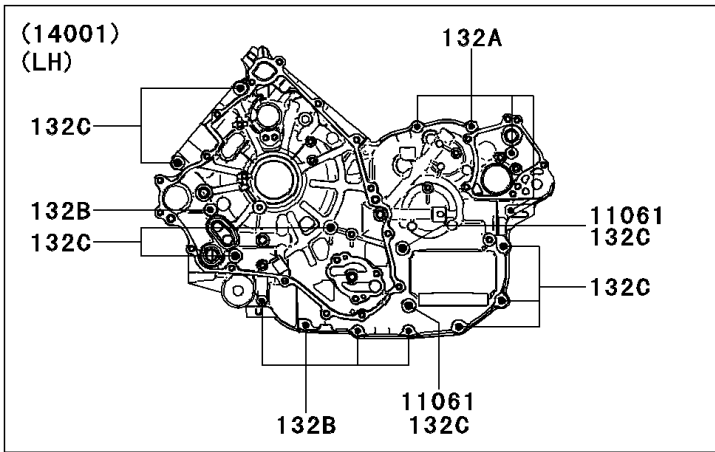

2014 TERYX4™ PARTS DIAGRAM

Crankcase

E1411

2014 TERYX4™ PARTS LIST

Crankcase

ITEM NAME	PART NUMBER	QUANTITY
BOLT-FLANGED-SMALL,6X12 (Ref # 132)	132BA0612	1
BOLT-FLANGED-SMALL,6X40 (Ref # 132A)	132BD0640	5
BOLT-FLANGED-SMALL,6X55 (Ref # 132B)	132BD0655	5
BOLT-FLANGED-SMALL,8X75 (Ref # 132C)	132BD0875	9
CIRCLIP-TYPE-C,37MM (Ref # 481)	481J3700	1
O RING,22MM (Ref # 670)	670B2022	1
O RING,16MM (Ref # 670A)	670D2016	1
GASKET,8.2X15 (Ref # 11061)	11061-0727	2
SET-CRANKCASE (Ref # 14001)	14001-0627	1
PLATE-POSITION (Ref # 14014)	14014-0553	1
PLATE-POSITION (Ref # 14014A)	14014-0554	1
PLATE-POSITION (Ref # 14014B)	14014-0555	1
PLATE-POSITION (Ref # 14014C)	14014-0557	3
CLAMP (Ref # 92037)	92037-1993	1
PIN,10X14 (Ref # 92043)	92043-1506	2
BEARING-BALL,63/22LUA (Ref # 92045)	92045-0704	1
BEARING-BALL,6904 (Ref # 92045A)	92045-0705	1
BEARING-BALL,6308YA3-T2C3 (Ref # 92045B)	92045-0706	1
BEARING-BALL,TMB304LUA (Ref # 92045C)	92045-0743	1
BEARING-BALL,63/32C3 (Ref # 92045D)	92045-1364	1
BEARING-BALL,6303LUA (Ref # 92045E)	92045-1389	1
BEARING-NEEDLE (Ref # 92046)	92046-0022	1
BEARING-NEEDLE,HK1210FM (Ref # 92046A)	92046-0034	1
BEARING-NEEDLE,BA13178ZE01 (Ref # 92046B)	92046-0048	2
BEARING-NEEDLE,7E-HKS33X38X8 (Ref # 92046C)	92046-1221	1
SEAL-OIL,25X45X9.5 (Ref # 92049)	92049-0739	1
RING-O,33X2.6 (Ref # 92055)	92055-0723	1
RING-O,31.2X2.4 (Ref # 92055A)	92055-0724	1
GASKET,12X22X2 (Ref # 92065)	92065-097	1

2014 TERYX4™ PARTS LIST

Crankcase

ITEM NAME	PART NUMBER	QUANTITY
PLUG,BREATHER (Ref # 92066)	92066-1035	1
PLUG,OIL DRAIN,12X15 (Ref # 92066A)	92066-1174	1
PLUG,PT1/8X7 (Ref # 92066B)	92066-1227	5
BOLT,6X11.7 (Ref # 92153)	92153-0848	10
BOLT,FLANGED,8X95 (Ref # 92154)	92154-0835	2