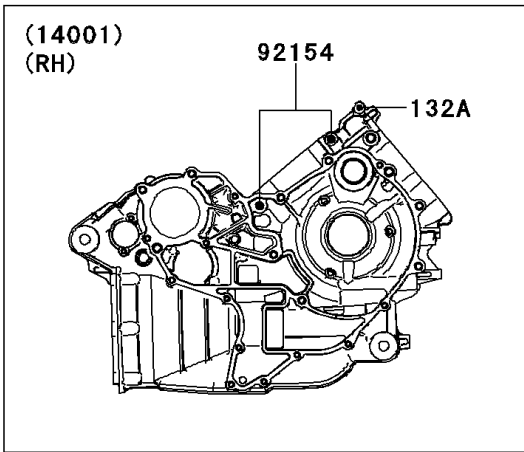

2014 TERYX4™ PARTS DIAGRAM

Crankcase

E1411

2014 TERYX4™ PARTS LIST

Crankcase

ITEM NAME	PART NUMBER	QUANTITY
BOLT-FLANGED-SMALL,6X12 (Ref # 132)	132BA0612	1
BOLT-FLANGED-SMALL,6X40 (Ref # 132A)	132BD0640	5
BOLT-FLANGED-SMALL,6X55 (Ref # 132B)	132BD0655	5
BOLT-FLANGED-SMALL,8X75 (Ref # 132C)	132BD0875	9
CIRCLIP-TYPE-C,37MM (Ref # 481)	481J3700	1
O RING,22MM (Ref # 670)	670B2022	1
O RING,16MM (Ref # 670A)	670D2016	1
GASKET,8.2X15 (Ref # 11061)	11061-0727	2
SET-CRANKCASE (Ref # 14001)	14001-0627	1
PLATE-POSITION (Ref # 14014)	14014-0553	1
PLATE-POSITION (Ref # 14014A)	14014-0554	1
PLATE-POSITION (Ref # 14014B)	14014-0555	1
PLATE-POSITION (Ref # 14014C)	14014-0557	3
CLAMP (Ref # 92037)	92037-1993	1
PIN,10X14 (Ref # 92043)	92043-1506	2
BEARING-BALL,63/22LUA (Ref # 92045)	92045-0704	1
BEARING-BALL,6904 (Ref # 92045A)	92045-0705	1
BEARING-BALL,6308YA3-T2C3 (Ref # 92045B)	92045-0706	1
BEARING-BALL,TMB304LUA (Ref # 92045C)	92045-0743	1
BEARING-BALL,63/32C3 (Ref # 92045D)	92045-1364	1
BEARING-BALL,6303LUA (Ref # 92045E)	92045-1389	1
BEARING-NEEDLE (Ref # 92046)	92046-0022	1
BEARING-NEEDLE,HK1210FM (Ref # 92046A)	92046-0034	1
BEARING-NEEDLE,BA13178ZE01 (Ref # 92046B)	92046-0048	2
BEARING-NEEDLE,7E-HKS33X38X8 (Ref # 92046C)	92046-1221	1
SEAL-OIL,25X45X9.5 (Ref # 92049)	92049-0739	1
RING-O,33X2.6 (Ref # 92055)	92055-0723	1
RING-O,31.2X2.4 (Ref # 92055A)	92055-0724	1
GASKET,12X22X2 (Ref # 92065)	92065-097	1

2014 TERYX4™ PARTS LIST

Crankcase

ITEM NAME	PART NUMBER	QUANTITY
PLUG,BREATHER (Ref # 92066)	92066-1035	1
PLUG,OIL DRAIN,12X15 (Ref # 92066A)	92066-1174	1
PLUG,PT1/8X7 (Ref # 92066B)	92066-1227	5
BOLT,6X11.7 (Ref # 92153)	92153-0848	10
BOLT,FLANGED,8X95 (Ref # 92154)	92154-0835	2