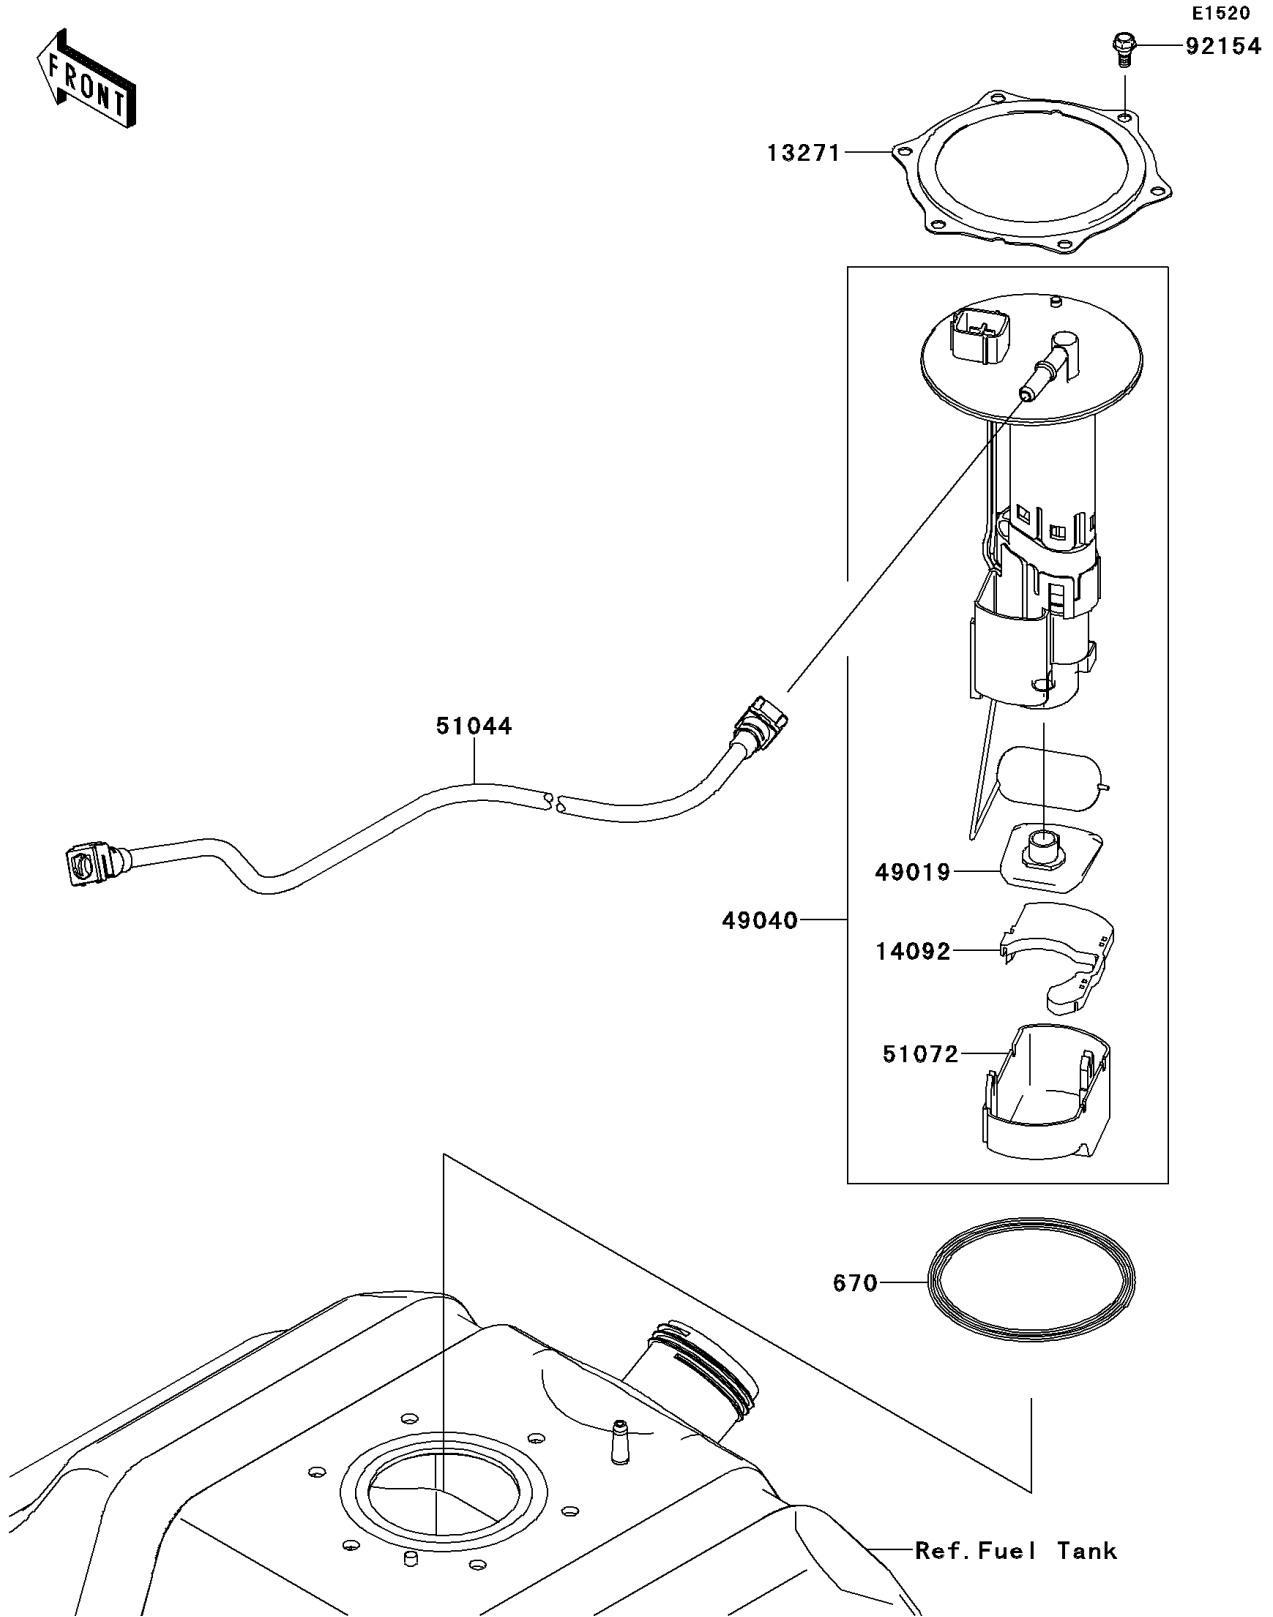

2014 TERYX4™ PARTS DIAGRAM

Fuel Pump

2014 TERYX4™ PARTS LIST

Fuel Pump

ITEM NAME	PART NUMBER	QUANTITY
O RING (Ref # 670)	670E5090	1
PLATE (Ref # 13271)	13271-0980	1
COVER (Ref # 14092)	14092-1044	1
FILTER-FUEL (Ref # 49019)	49019-0013	1
PUMP-FUEL (Ref # 49040)	49040-0716	1
TUBE-ASSY (Ref # 51044)	51044-0746	1
CHAMBER-FUEL (Ref # 51072)	51072-0003	1
BOLT,FLANGED,5X4.5 (Ref # 92154)	92154-0974	6