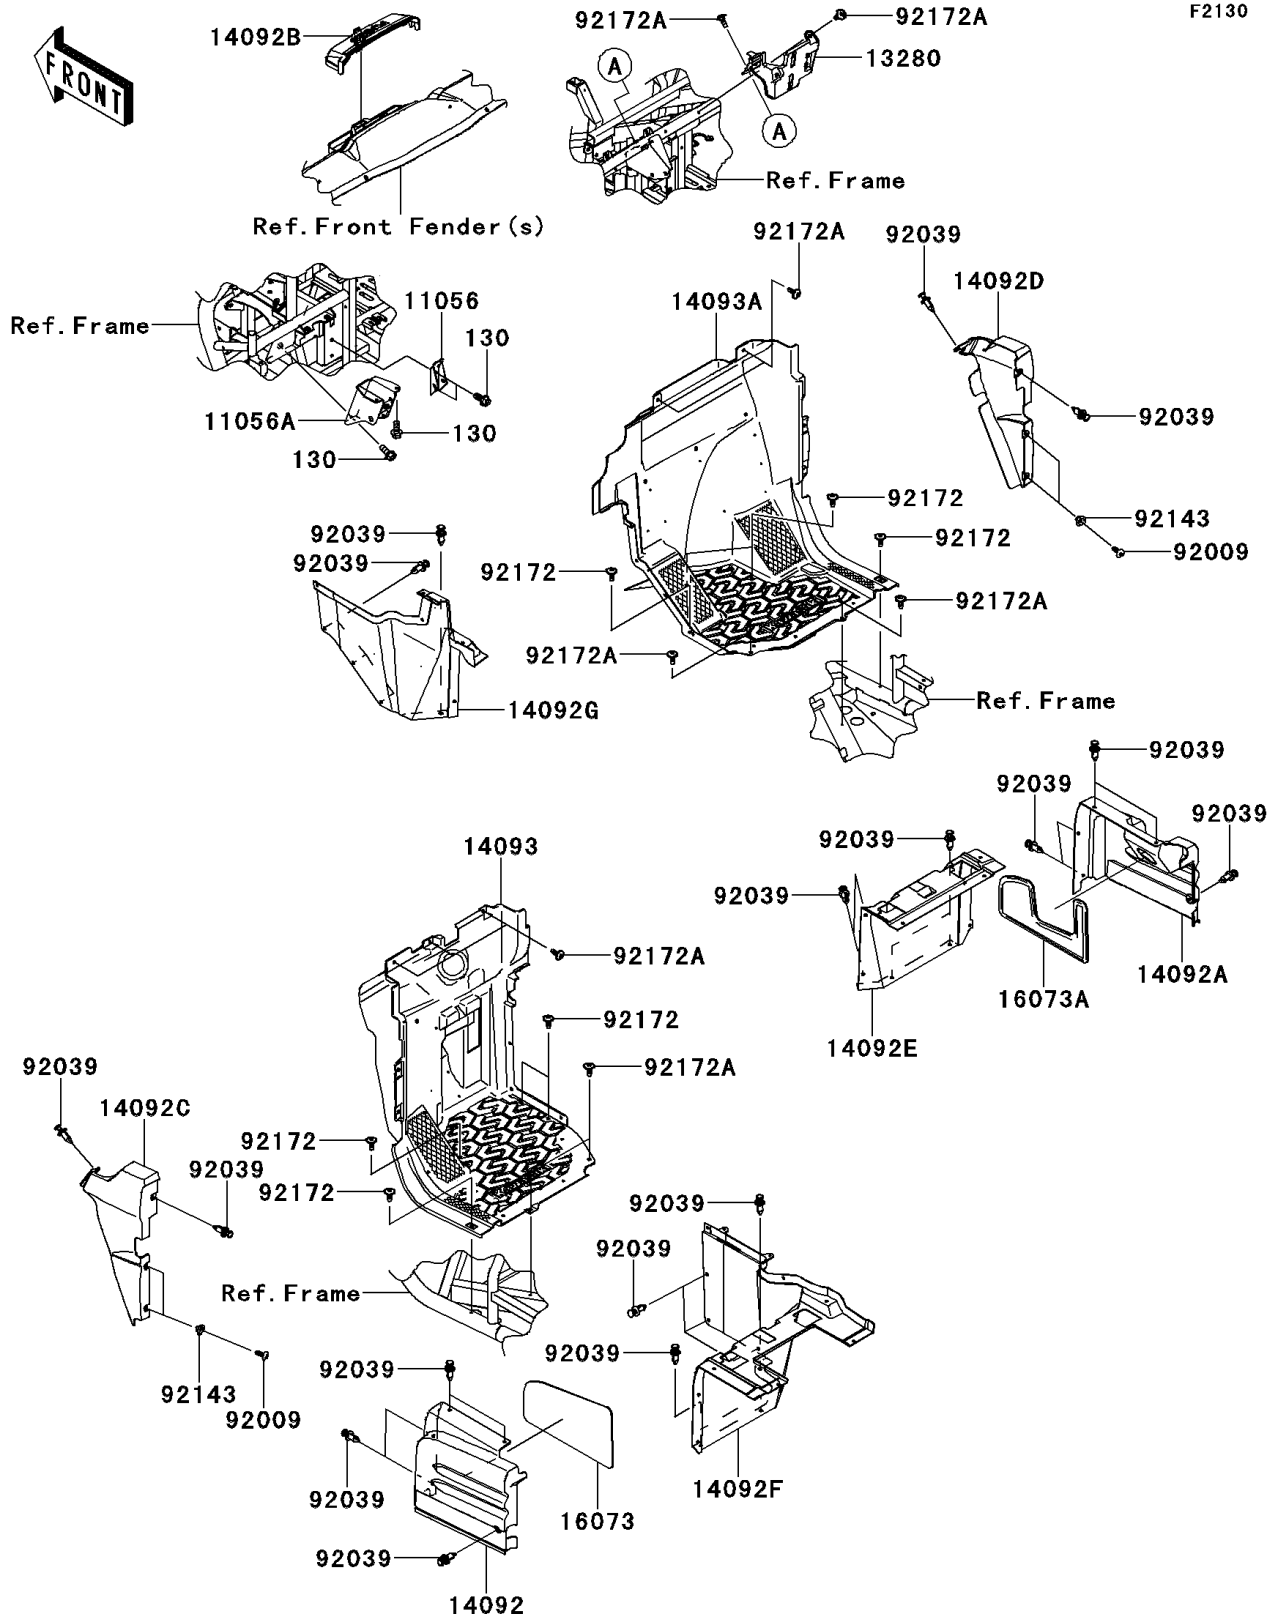

# 2014 TERYX4™ PARTS DIAGRAM

Frame Fittings(Front)

## 2014 TERYX4™ PARTS LIST

### Frame Fittings(Front)

ITEM NAME	PART NUMBER	QUANTITY
BOLT-FLANGED,8X18 (Ref # 130)	130BA0818	5
BRACKET,THROTTLE PEDAL (Ref # 11056)	11056-0734	1
BRACKET,BRAKE PEDAL (Ref # 11056A)	11056-1431	1
HOLDER (Ref # 13280)	13280-0782	1
COVER,SEAT SIDE,LH (Ref # 14092)	14092-0720	1
COVER,SEAT SIDE,RH (Ref # 14092A)	14092-0721	1
COVER,FUSE BOX (Ref # 14092B)	14092-0724	1
COVER,SIDE GUARD,LH,S.YELLOW (Ref # 14092C)	14092-0754-40E	1
COVER,SIDE GUARD,RH,S.YELLOW (Ref # 14092D)	14092-0755-40E	1
COVER,FR SEAT,RH (Ref # 14092E)	14092-0757	1
COVER,FR SEAT,LH (Ref # 14092F)	14092-1082	1
COVER,FR SEAT,RH,CNT (Ref # 14092G)	14092-1083	1
COVER,FR FLOOR,LH (Ref # 14093)	14093-5137	1
COVER,FR FLOOR,RH (Ref # 14093A)	14093-5138	1
INSULATOR,SEAT SIDE,LH (Ref # 16073)	16073-0810	1
INSULATOR,SEAT SIDE,RH (Ref # 16073A)	16073-0811	1
SCREW,TAPPING,6X16 (Ref # 92009)	92009-1166	4
RIVET (Ref # 92039)	92039-1229	28
COLLAR (Ref # 92143)	92143-1057	4
SCREW,6X16 (Ref # 92172)	92172-0711	8
SCREW,6X16 (Ref # 92172A)	92172-0826	11