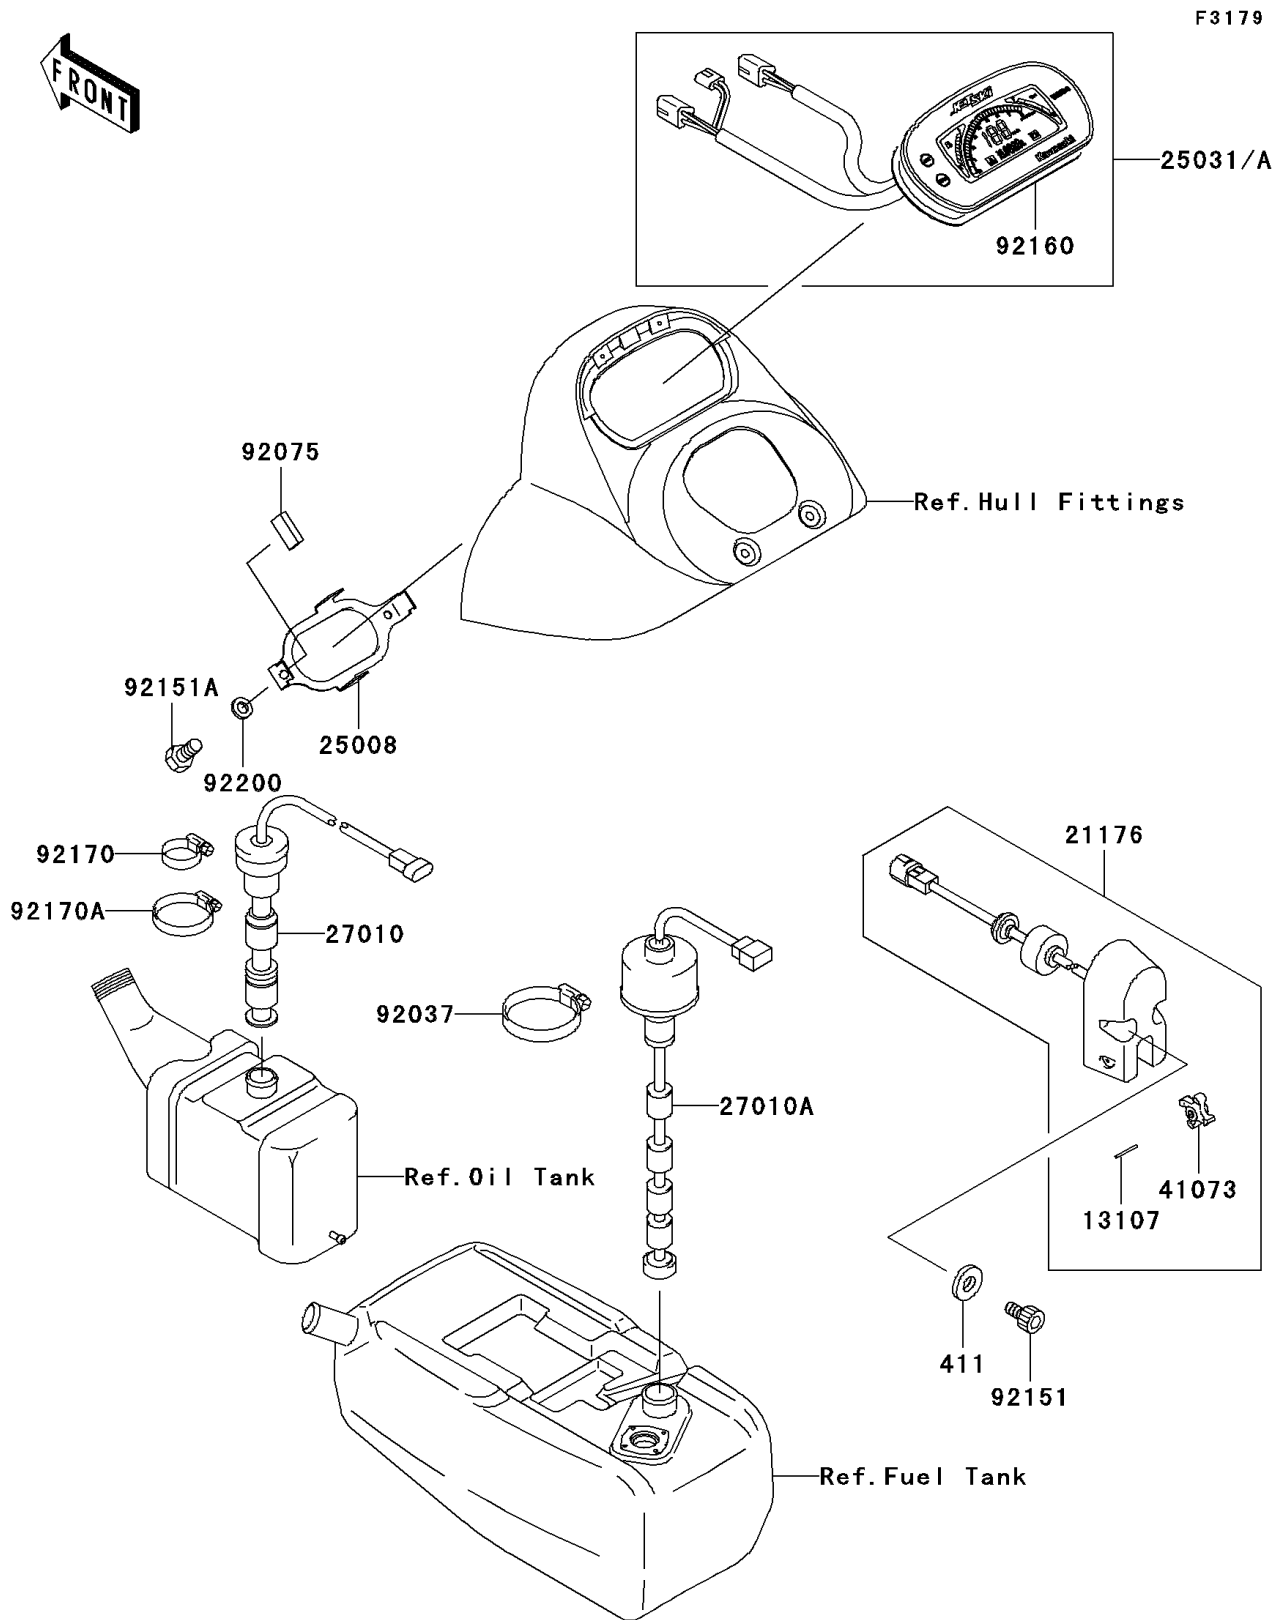

2003 900 STX PARTS DIAGRAM

Meters

2003 900 STX PARTS LIST

Meters

ITEM NAME	PART NUMBER	QUANTITY
WASHER-PLAIN,6MM (Ref # 411)	411S0600	2
SHAFT (Ref # 13107)	13107-3754	1
SENSOR,SPEEDOMETER,J.WHITE (Ref # 21176)	21176-3753-8U	1
BRACKET-METER (Ref # 25008)	25008-3709	1
SWITCH,OIL LEVEL (Ref # 27010)	27010-3753	1
SWITCH,FUEL LEVEL (Ref # 27010A)	27010-3770	1
WHEEL-ASSY,PADDLE (Ref # 41073)	41073-3701	1
CLAMP (Ref # 92037)	92037-3009	1
DAMPER (Ref # 92075)	92075-1446	4
BOLT,SOCKET,6X10 (Ref # 92151)	92151-3704	2
BOLT,5X10 (Ref # 92151A)	92151-3707	2
DAMPER,METER (Ref # 92160)	92160-3881	1
CLAMP (Ref # 92170)	92170-3718	1
CLAMP (Ref # 92170A)	92170-3734	1
WASHER,5.9X16X1.5 (Ref # 92200)	92200-3714	2
METER-ASSY,MILE (Ref # 25031)	25031-3731	1
METER-ASSY,KM (Ref # 25031A)	25031-3732	1