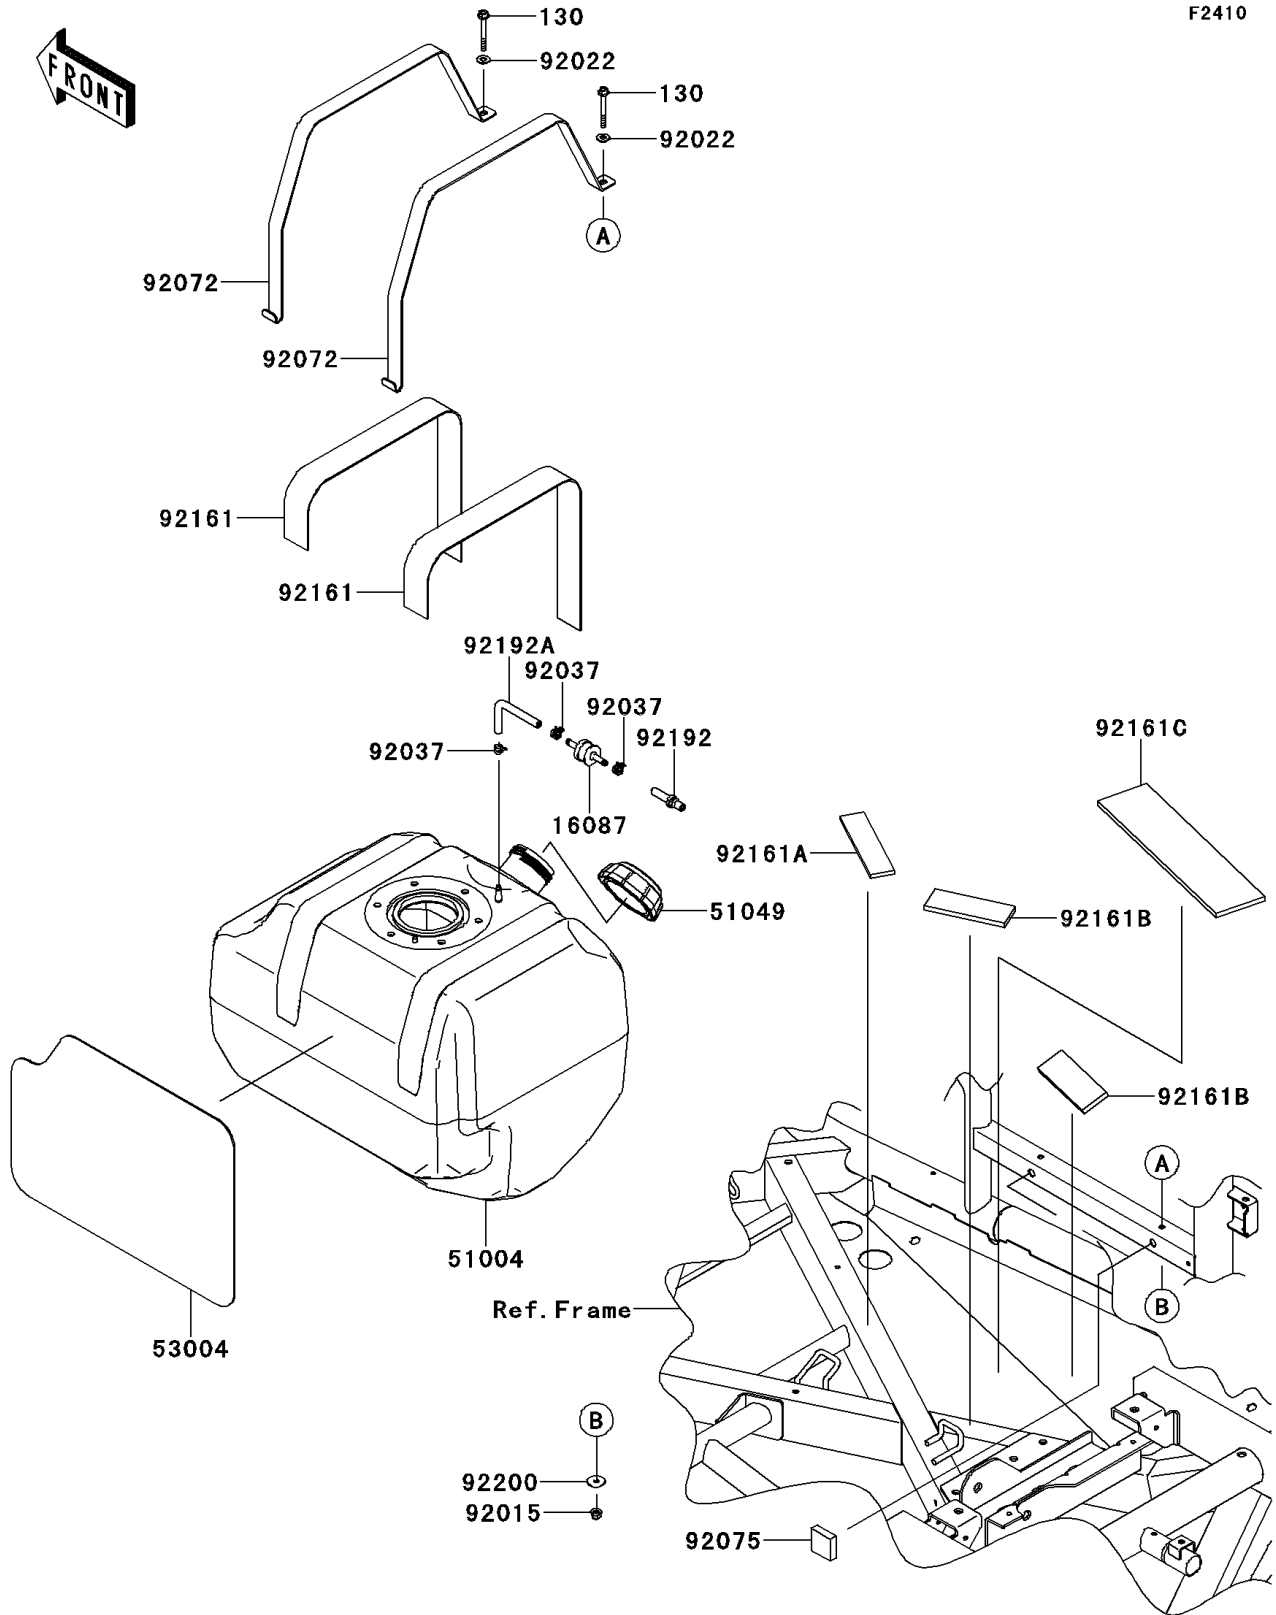

2014 TERYX4™ PARTS DIAGRAM

Fuel Tank

F2410

2014 TERYX4™ PARTS LIST

Fuel Tank

ITEM NAME	PART NUMBER	QUANTITY
BOLT-FLANGED,6X50 (Ref # 130)	130BA0650	2
VALVE-CHECK (Ref # 16087)	16087-0703	1
TANK-FUEL (Ref # 51004)	51004-0002	1
CAP-TANK,FUEL (Ref # 51049)	51049-0001	1
MAT (Ref # 53004)	53004-0554	1
NUT,LOCK,FLANGED,6MM (Ref # 92015)	92015-1339	2
WASHER,7X16X1.2 (Ref # 92022)	92022-1344	2
CLAMP,TUBE (Ref # 92037)	92037-1461	3
BAND,FUEL TANK (Ref # 92072)	92072-0704	2
DAMPER (Ref # 92075)	92075-1882	2
DAMPER,FUEL TANK (Ref # 92161)	92161-0794	2
DAMPER,31.1X130X5 (Ref # 92161A)	92161-0936	1
DAMPER,38X105X7 (Ref # 92161B)	92161-0948	2
DAMPER,70X280X7 (Ref # 92161C)	92161-1452	1
TUBE,FRAME PIPE-CHECK VALVE (Ref # 92192)	92192-0068	1
TUBE,VENT (Ref # 92192A)	92192-0949	1
WASHER,6.5X22X1.6 (Ref # 92200)	92200-1087	2