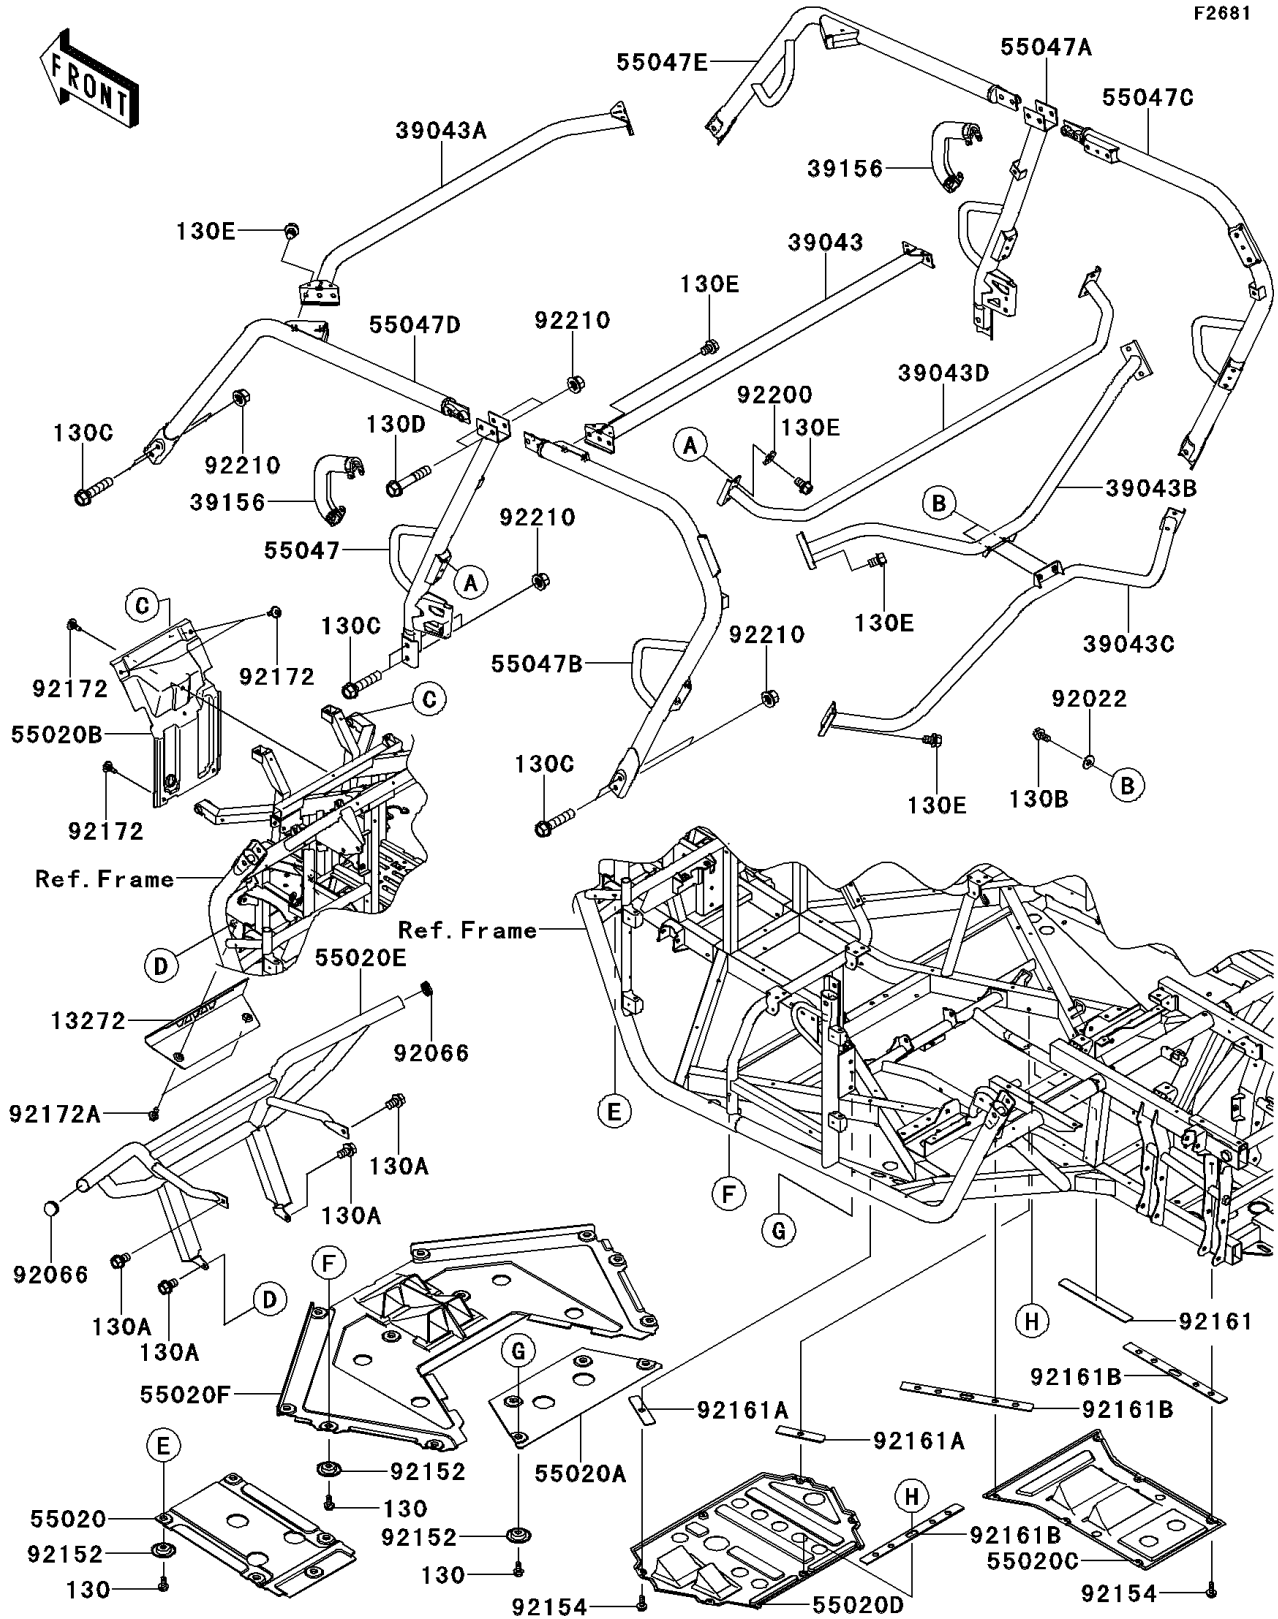

# 2014 TERYX4™ PARTS DIAGRAM

Guards/Cab Frame

## 2014 TERYX4™ PARTS LIST

### Guards/Cab Frame

ITEM NAME	PART NUMBER	QUANTITY
BOLT-FLANGED,6X14 (Ref # 130)	130BA0614	19
BOLT-FLANGED,10X16 (Ref # 130A)	130BA1016	4
BOLT-FLANGED,8X16 (Ref # 130B)	130BB0816	2
BOLT-FLANGED,12X55 (Ref # 130C)	130BB1255	12
BOLT-FLANGED,12X65 (Ref # 130D)	130BB1265	4
BOLT-FLANGED,10X14 (Ref # 130E)	130CB1014	20
PLATE,T.BLACK (Ref # 13272)	13272-1433-388	1
CROSSMEMBER-COMP,UPP,RR,T.BLK (Ref # 39043)	39043-0009-388	1
CROSSMEMBER-COMP,UPP,FR,T.BLK (Ref # 39043A)	39043-0010-388	1
CROSSMEMBER-COMP,UPP,T.BLACK (Ref # 39043B)	39043-0011-388	1
CROSSMEMBER-COMP,LWR,T.BLACK (Ref # 39043C)	39043-0012-388	1
CROSSMEMBER-COMP,CNT,LWR,T.BLK (Ref # 39043D)	39043-0325-388	1
PAD,SHOULDER (Ref # 39156)	39156-0939	2
GUARD,SKID,FR (Ref # 55020)	55020-0723	1
GUARD,SKID,CNT,FR (Ref # 55020A)	55020-0726	1
GUARD,FR FRAME (Ref # 55020B)	55020-0741	1
GUARD,SKID,RR (Ref # 55020C)	55020-0812	1
GUARD,SKID,CNT (Ref # 55020D)	55020-0815	1
GUARD,FRONT,T.BLACK (Ref # 55020E)	55020-0886-388	1
GUARD,SKID,FR MIDDLE (Ref # 55020F)	55020-0890	1
BAR-COMP,B-PILLAR,LH,T.BLACK (Ref # 55047)	55047-0029-388	1
BAR-COMP,B-PILLAR,RH,T.BLACK (Ref # 55047A)	55047-0030-388	1
BAR-COMP,C-PILLAR,LH,T.BLACK (Ref # 55047B)	55047-0031-388	1
BAR-COMP,C-PILLAR,RH,T.BLACK (Ref # 55047C)	55047-0032-388	1
BAR-COMP,A-PILLAR,LH,T.BLACK (Ref # 55047D)	55047-0037-388	1
BAR-COMP,A-PILLAR,RH,T.BLACK (Ref # 55047E)	55047-0038-388	1
WASHER,8.5X20X1.6,BLACK (Ref # 92022)	92022-1317	2
PLUG (Ref # 92066)	92066-7503	2
COLLAR (Ref # 92152)	92152-0784	19

### Guards/Cab Frame

ITEM NAME	PART NUMBER	QUANTITY
BOLT,FLANGED,6X16 (Ref # 92154)	92154-0887	12
DAMPER,32X270X3 (Ref # 92161)	92161-1597	1
DAMPER,32X140X3 (Ref # 92161A)	92161-1598	2
DAMPER,32X390X3 (Ref # 92161B)	92161-1599	5
SCREW,6X16 (Ref # 92172)	92172-0826	4
SCREW,TAPPING,6X16 (Ref # 92172A)	92172-0869	2
WASHER,10.2X23X2.5 (Ref # 92200)	92200-7506	4
NUT,12MM (Ref # 92210)	92210-0603	16