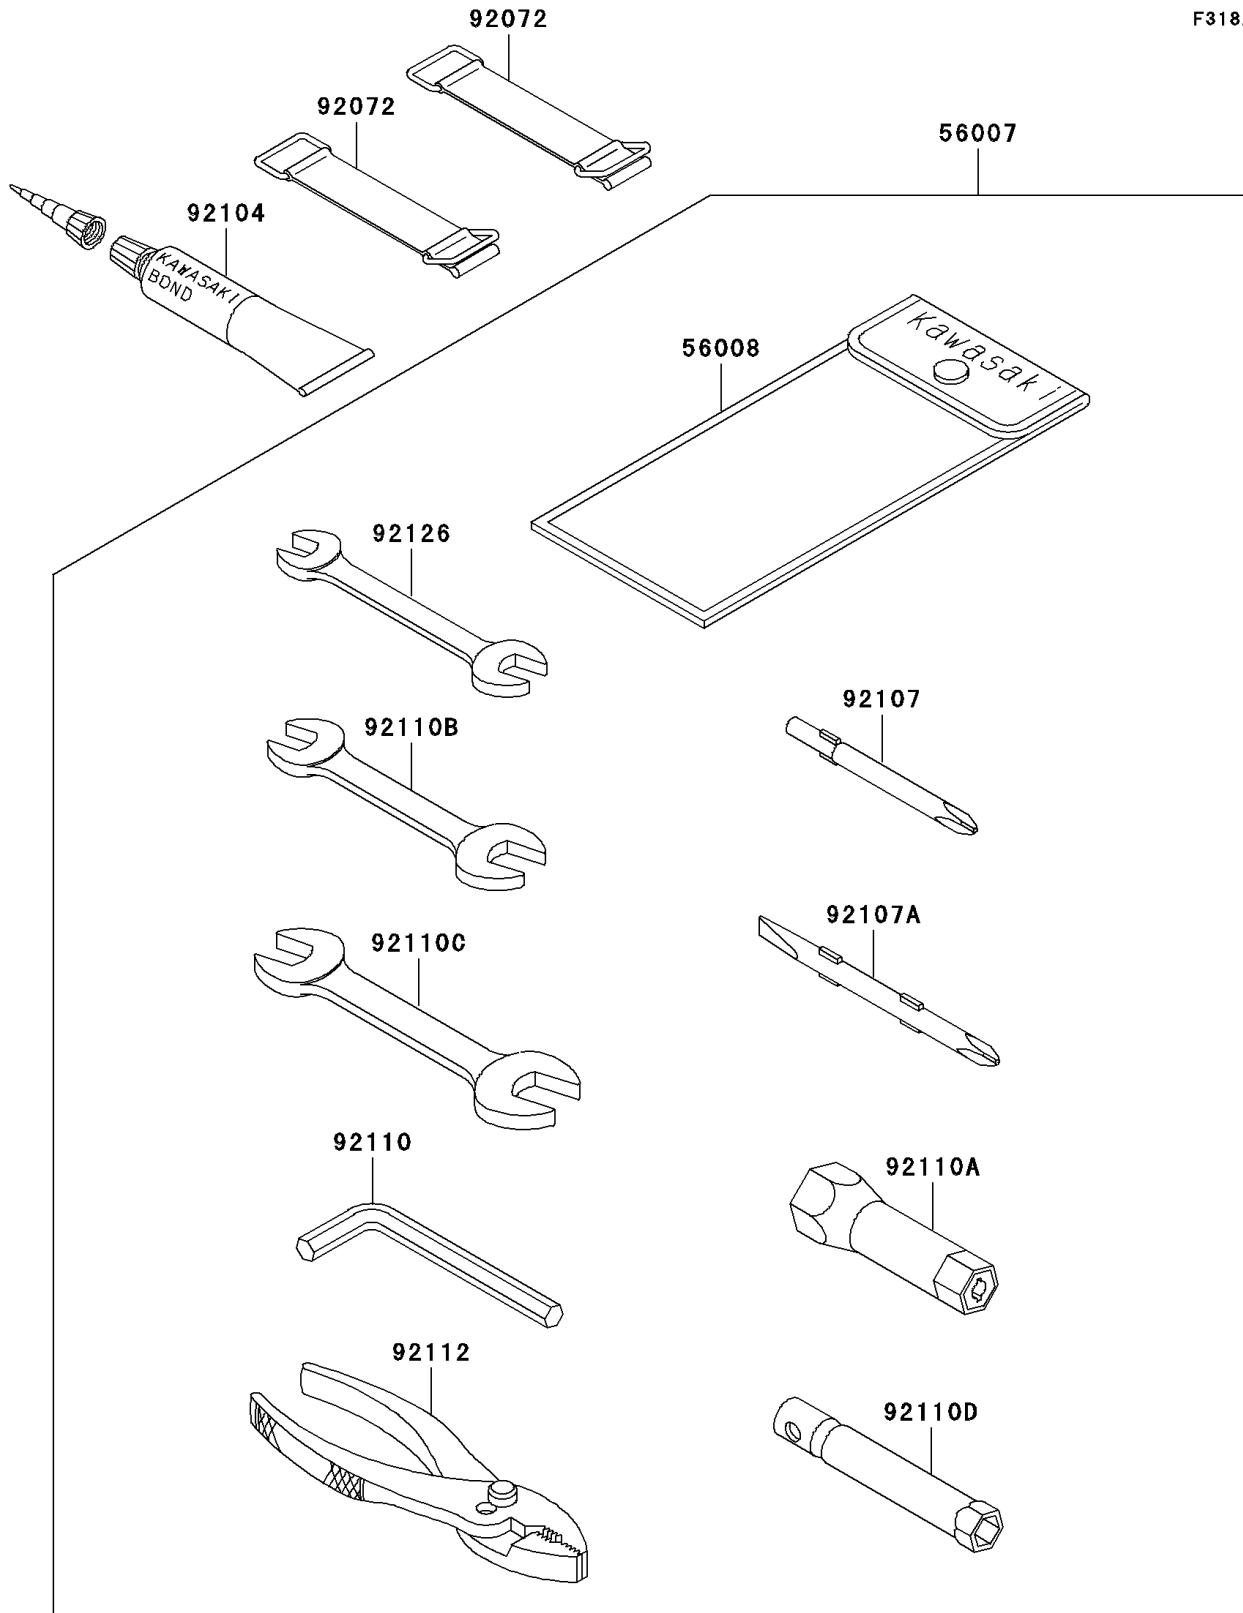

# 2003 900 STX PARTS DIAGRAM

Owner's Tools

F3182

## 2003 900 STX PARTS LIST

### Owner's Tools

ITEM NAME	PART NUMBER	QUANTITY
TOOL-KIT (Ref # 56007)	56007-3711	1
BAG,TOOL (Ref # 56008)	56008-006	1
BAND,L=50 (Ref # 92072)	92072-3853	2
GASKET-LIQUID,TUBE,100G,SILVER (Ref # 92104)	92104-002	AR
TOOL-DRIVER,#3PHILLIPS (Ref # 92107)	92107-005	1
TOOL-DRIVER,#2PHILLIPS&SLOT (Ref # 92107A)	92107-1051	1
TOOL-WRENCH,ALLEN,5MM (Ref # 92110)	92110-1015	1
TOOL-WRENCH,BOX,21MM (Ref # 92110A)	92110-1113	1
TOOL-WRENCH,OPEN END,10X12 (Ref # 92110B)	92110-1152	1
TOOL-WRENCH,OPEN END,14X17 (Ref # 92110C)	92110-1153	1
TOOL-WRENCH,BOX,10MM (Ref # 92110D)	92110-1156	1
TOOL-PLIERS (Ref # 92112)	92112-1001	1
TOOL-WRENCH,OPEN END,8X10 (Ref # 92126)	92126-004	1