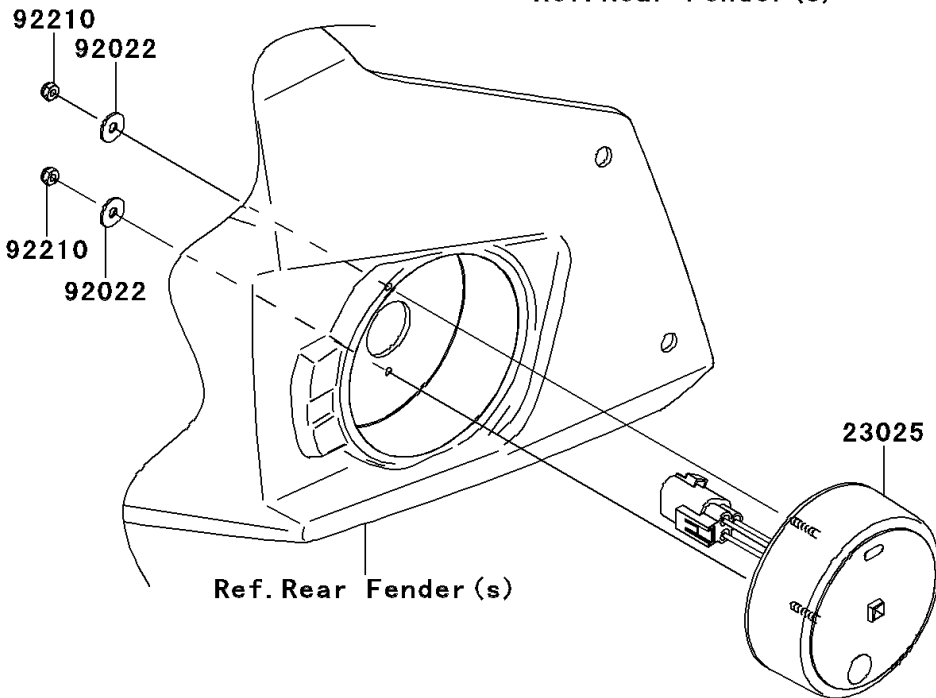

2014 TERYX4™ PARTS DIAGRAM

Taillight(s)

F2720

2014 TERYX4™ PARTS LIST

Taillight(s)

ITEM NAME	PART NUMBER	QUANTITY
LAMP-TAIL (Ref # 23025)	23025-0303	2
WASHER,4.3X12.5X1 (Ref # 92022)	92022-1949	4
NUT (Ref # 92210)	92210-0722	4