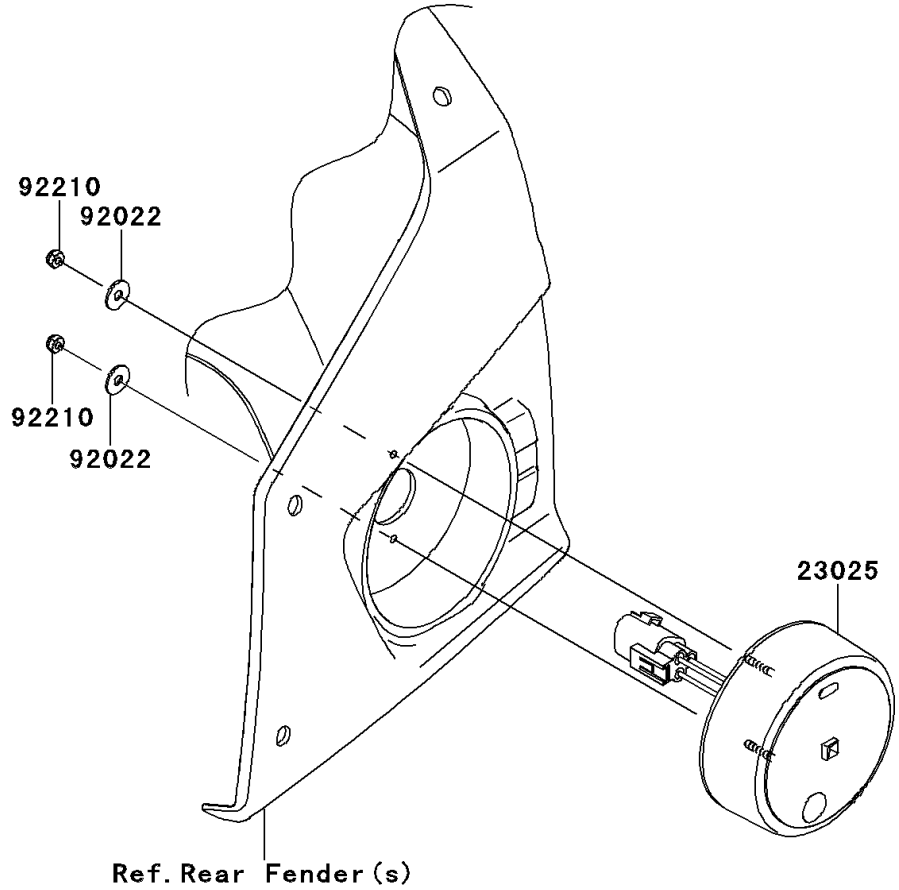

2014 TERYX4™ PARTS DIAGRAM

Taillight(s)

F2720

2014 TERYX4™ PARTS LIST

Taillight(s)

ITEM NAME	PART NUMBER	QUANTITY
LAMP-TAIL (Ref # 23025)	23025-0303	2
WASHER,4.3X12.5X1 (Ref # 92022)	92022-1949	4
NUT (Ref # 92210)	92210-0722	4