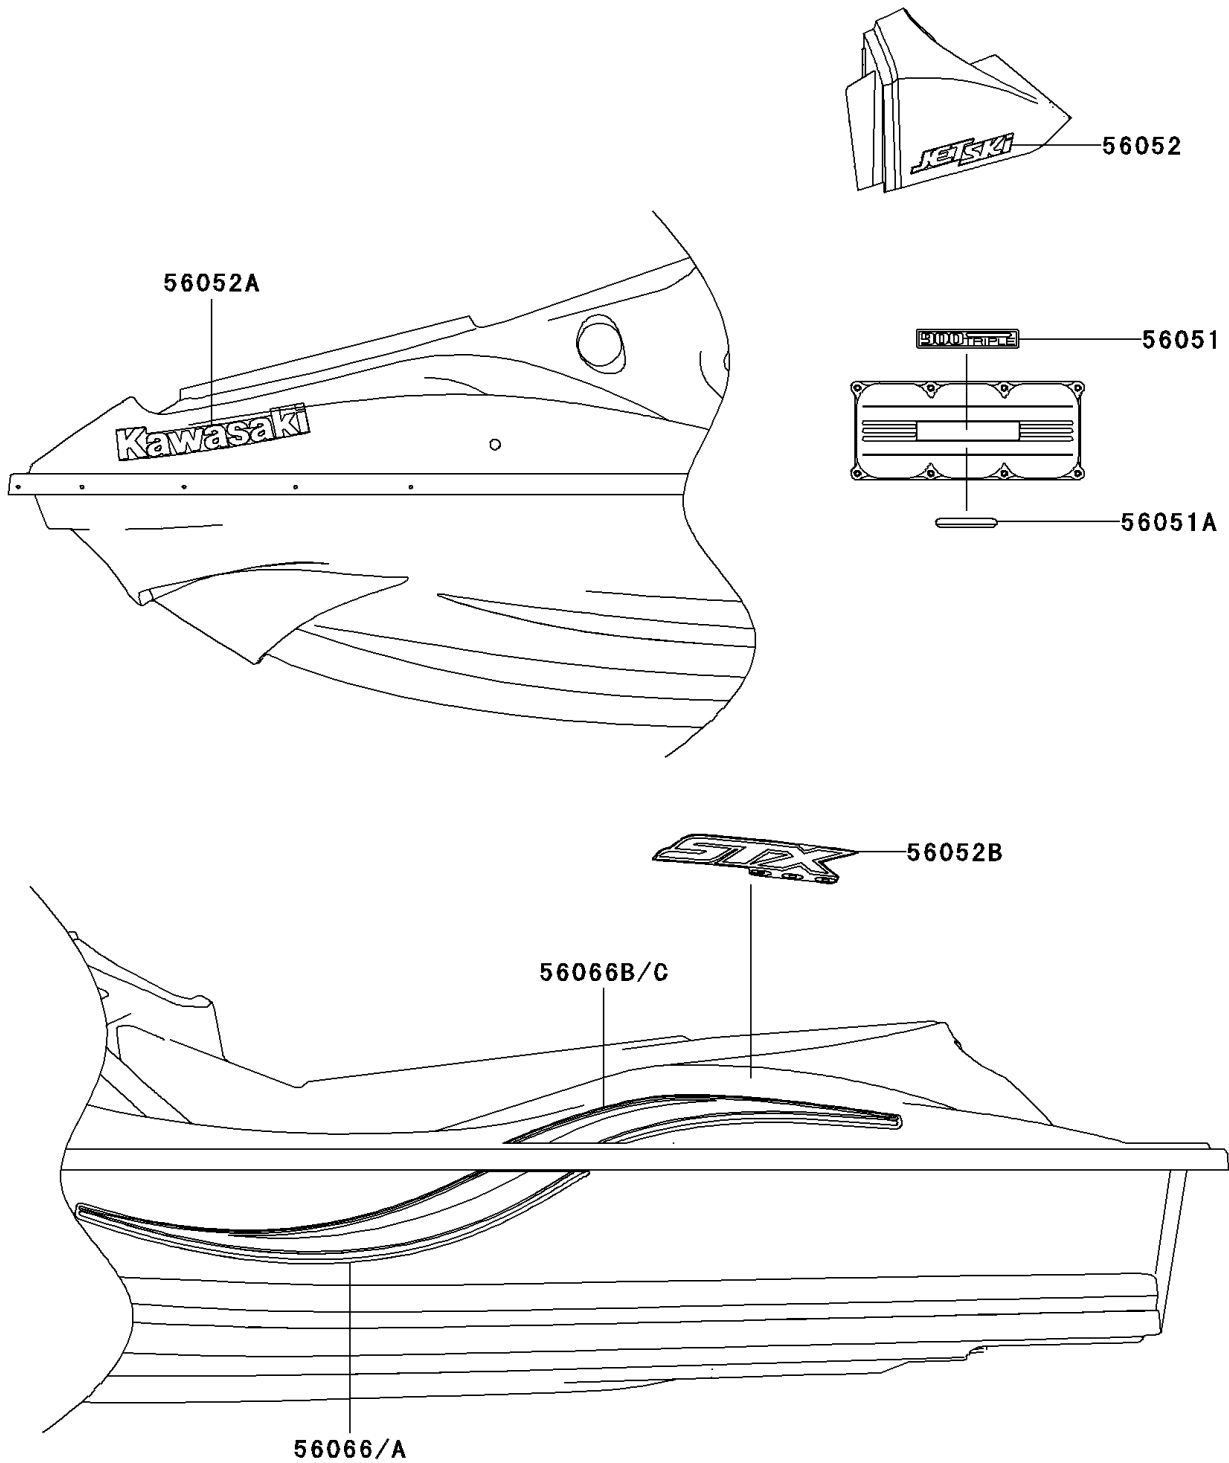

2003 900 STX PARTS DIAGRAM

Decals

F3880

2003 900 STX PARTS LIST

Decals

ITEM NAME	PART NUMBER	QUANTITY
MARK,900 TRIPLE (Ref # 56051)	56051-3743	1
MARK,INTAKE COVER (Ref # 56051A)	56051-3809	1
MARK,HANDLE COVER,JET SKI (Ref # 56052)	56052-3790	1
MARK,DECK,KAWASAKI (Ref # 56052A)	56052-3802	2
MARK,DECK,STX 900 (Ref # 56052B)	56052-3804	2
PATTERN,HULL,LH (Ref # 56066)	56066-3738	1
PATTERN,HULL,RH (Ref # 56066A)	56066-3739	1
PATTERN,DECK,LH (Ref # 56066B)	56066-3740	1
PATTERN,DECK,RH (Ref # 56066C)	56066-3741	1