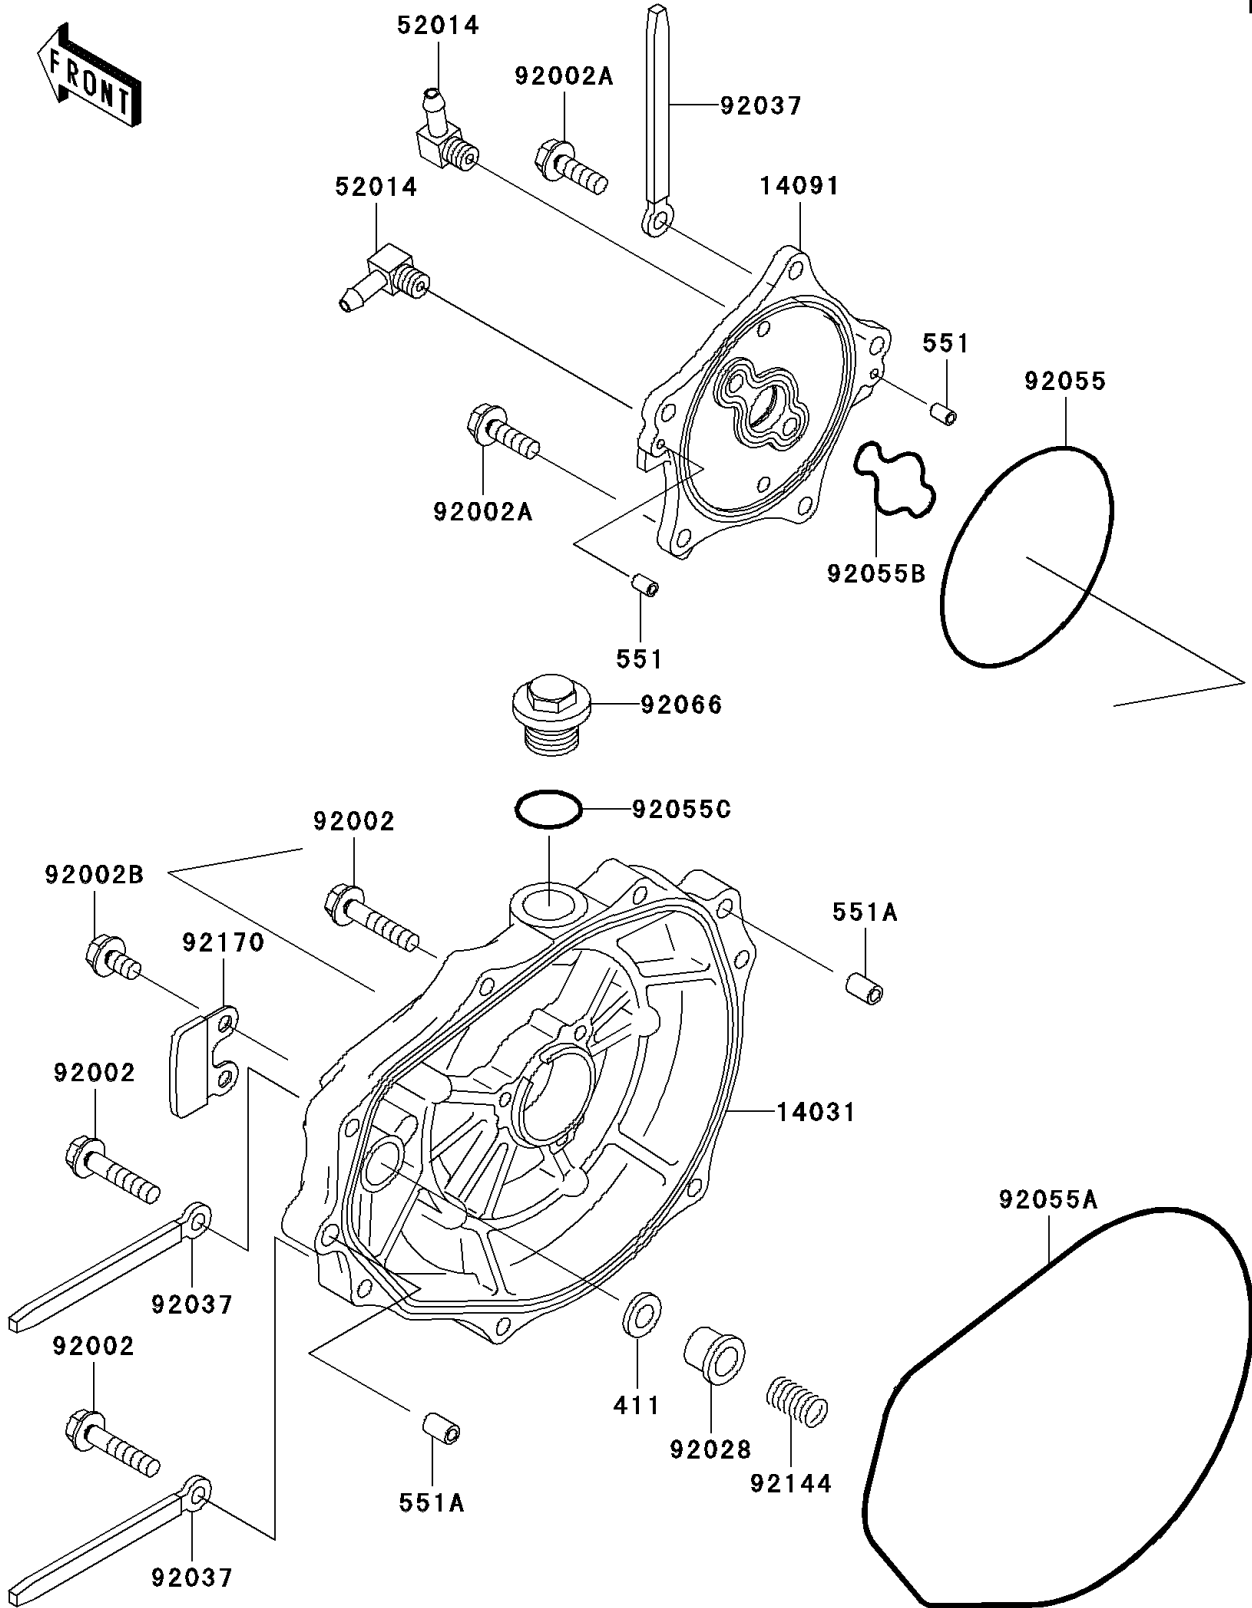

2005 900 STX PARTS DIAGRAM

Engine Cover(s)

E1431

2005 900 STX PARTS LIST

Engine Cover(s)

ITEM NAME	PART NUMBER	QUANTITY
WASHER-PLAIN,5MM (Ref # 411)	411S0500	1
PIN-DOWEL (Ref # 551)	551R0408	2
PIN-DOWEL (Ref # 551A)	551R0812	2
COVER-GENERATOR (Ref # 14031)	14031-3729	1
COVER (Ref # 14091)	14091-3711	1
ELBOW (Ref # 52014)	52014-3721	2
BOLT,6X30 (Ref # 92002)	92002-3726	7
BOLT,6X20 (Ref # 92002A)	92002-3755	5
BOLT,6X12 (Ref # 92002B)	92002-3763	2
BUSHING (Ref # 92028)	92028-3718	1
CLAMP,L=100 (Ref # 92037)	92037-3736	3
RING-O,BREATHER BODY (Ref # 92055)	92055-1284	1
RING-O,GENERATOR COVER (Ref # 92055A)	92055-3712	1
RING-O (Ref # 92055B)	92055-3739	1
RING-O (Ref # 92055C)	92055-515	1
PLUG (Ref # 92066)	92066-3739	1
SPRING (Ref # 92144)	92144-3728	1
CLAMP (Ref # 92170)	92170-3746	1