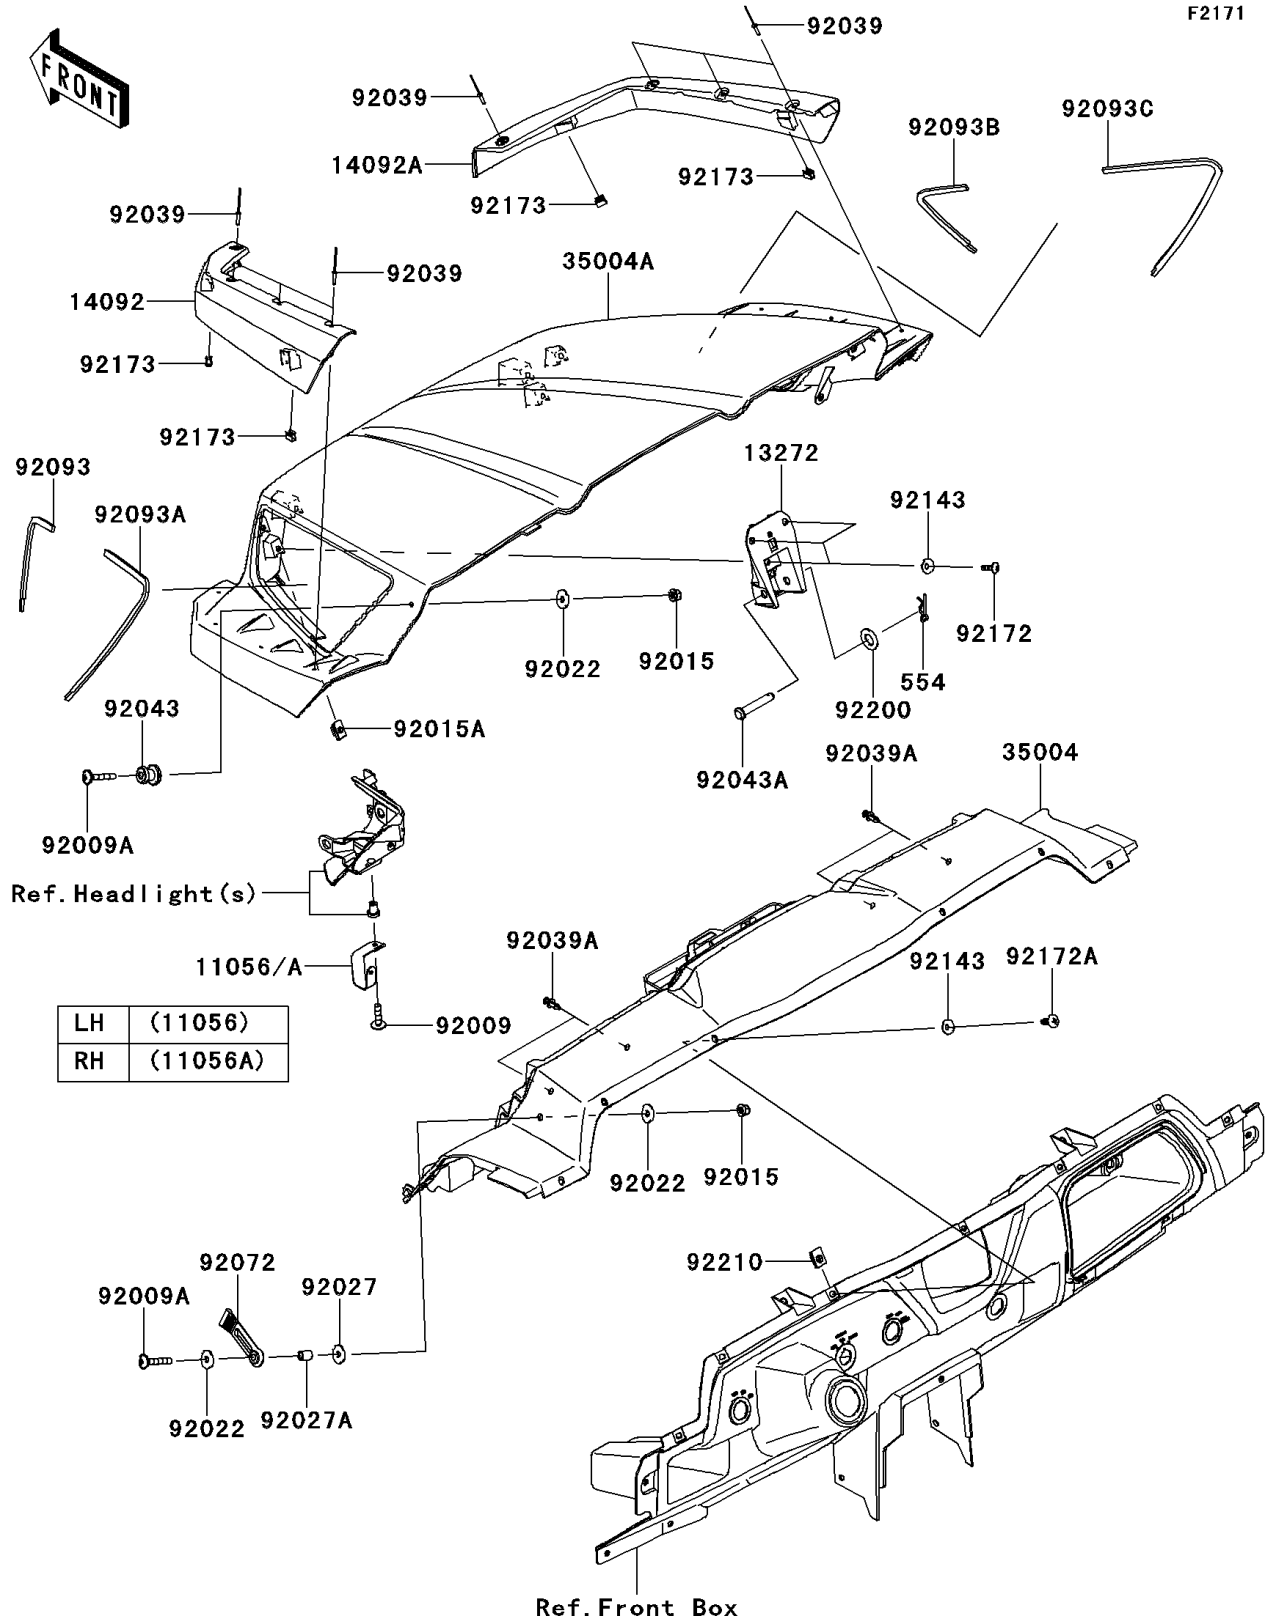

2014 TERYX4™ CAMO PARTS DIAGRAM

Front Fender(s)

F2171

2014 TERYX4™ CAMO PARTS LIST

Front Fender(s)

ITEM NAME	PART NUMBER	QUANTITY
PIN-SNAP,12MM (Ref # 554)	554DA1200	2
BRACKET,LH (Ref # 11056)	11056-0129	1
BRACKET,RH (Ref # 11056A)	11056-0130	1
PLATE (Ref # 13272)	13272-0871	2
COVER,OVER FENDER,LH,CAMO (Ref # 14092)	14092-0802-16P	1
COVER,OVER FENDER,RH,CAMO (Ref # 14092A)	14092-0803-16P	1
FENDER-FRONT,RR,CAMOUFLAGE (Ref # 35004)	35004-0326-16P	1
FENDER-FRONT,FR,CAMOUFLAGE (Ref # 35004A)	35004-0334-16P	1
SCREW,6X25 (Ref # 92009)	92009-1465	2
SCREW,6X35 (Ref # 92009A)	92009-1672	4
NUT,LOCK,FLANGED,6MM (Ref # 92015)	92015-1339	4
NUT,5MM (Ref # 92015A)	92015-1627	6
WASHER,6.5X20X1.6 (Ref # 92022)	92022-125	6
COLLAR,L=5.1 (Ref # 92027)	92027-1260	2
COLLAR,6.8X10X12 (Ref # 92027A)	92027-162	2
RIVET,4.9X19.8 (Ref # 92039)	92039-0704	8
RIVET (Ref # 92039A)	92039-1229	4
PIN (Ref # 92043)	92043-0197	2
PIN,12.4X72.4 (Ref # 92043A)	92043-0716	2
BAND (Ref # 92072)	92072-0144	2
SEAL,FR,LH (Ref # 92093)	92093-0168	1
SEAL,RR,LH (Ref # 92093A)	92093-0169	1
SEAL,FR,RH (Ref # 92093B)	92093-0170	1
SEAL,RR,RH (Ref # 92093C)	92093-0171	1
COLLAR (Ref # 92143)	92143-1087	12
SCREW,5X16 (Ref # 92172)	92172-0322	6
SCREW,TAPPING,6X20 (Ref # 92172A)	92172-0488	6
CLAMP (Ref # 92173)	92173-0104	4
WASHER,13X24X2 (Ref # 92200)	92200-0451	2

2014 TERYX4™ CAMO PARTS LIST

Front Fender(s)

ITEM NAME	PART NUMBER	QUANTITY
NUT,LEAF SPRING,6MM (Ref # 92210)	92210-0624	6