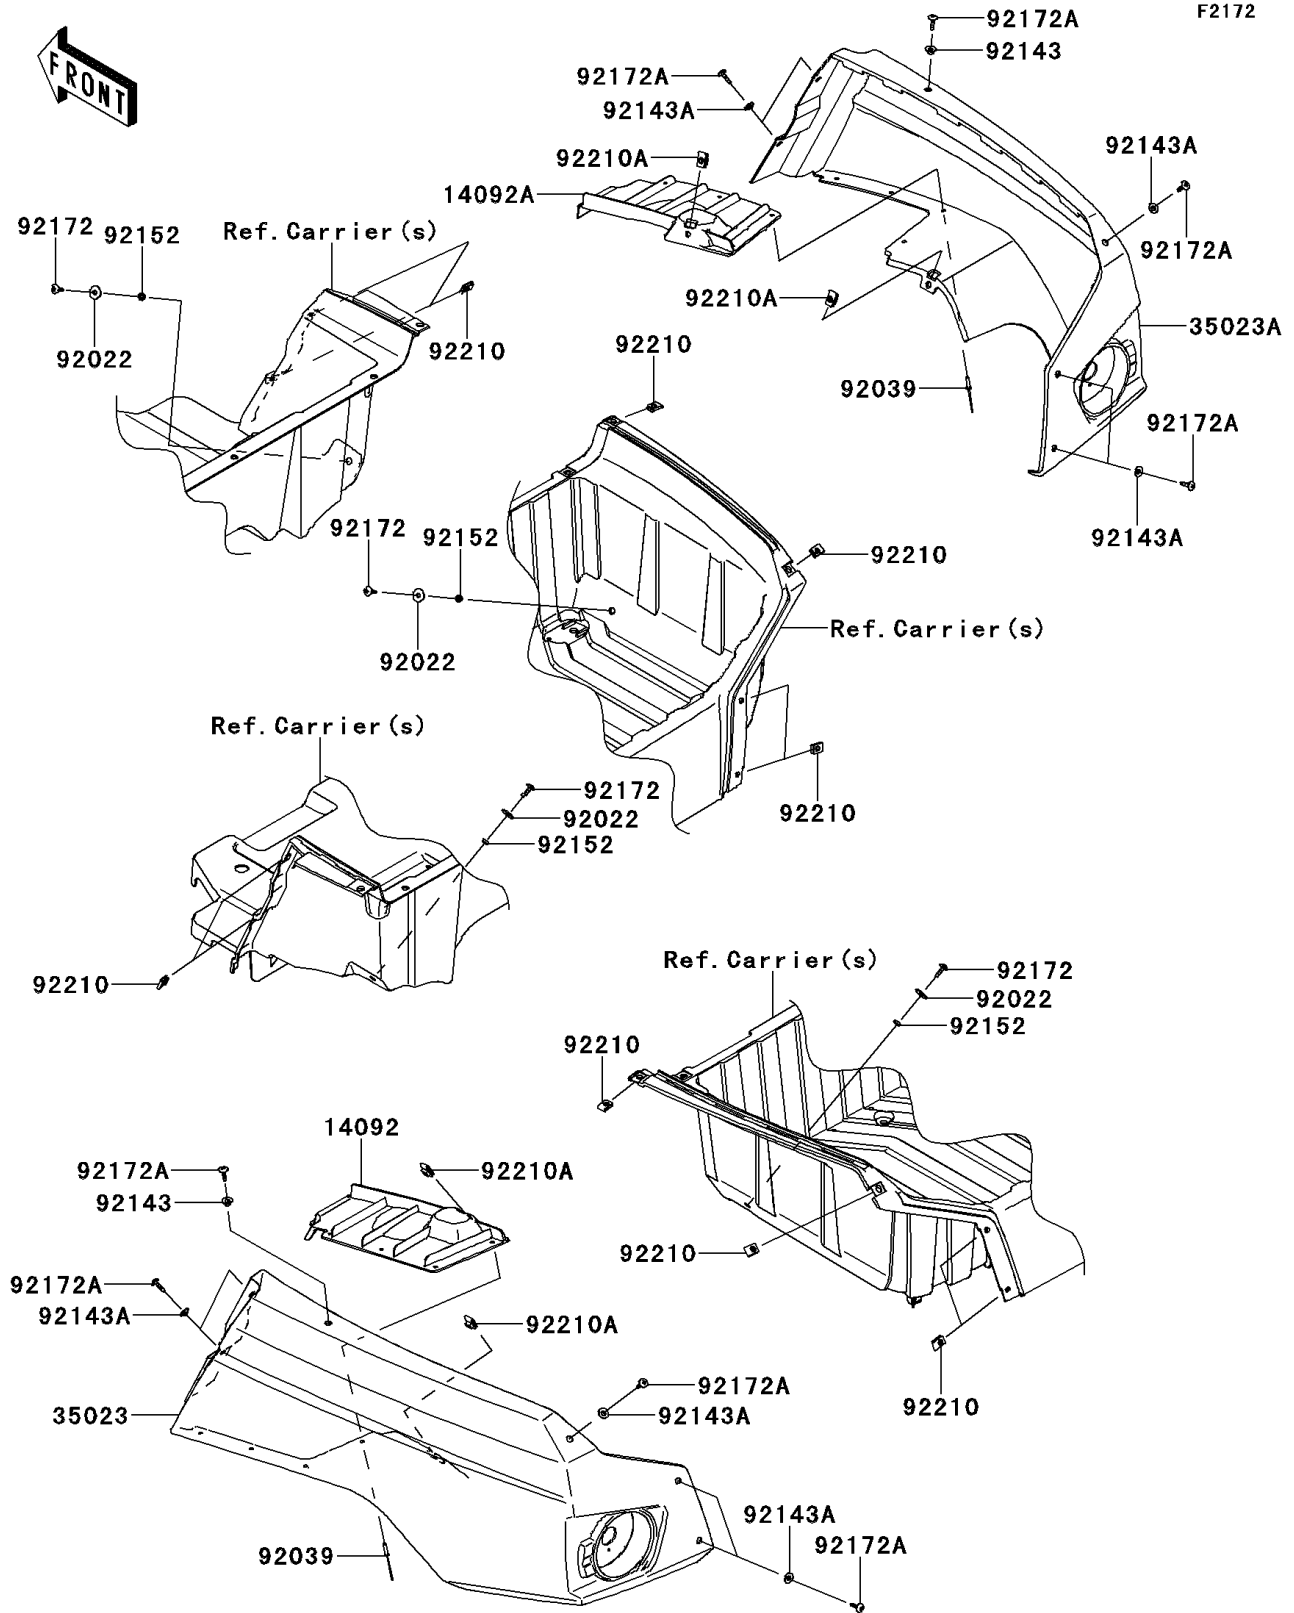

2014 TERYX4™ CAMO PARTS DIAGRAM

Rear Fender(s)

2014 TERYX4™ CAMO PARTS LIST

Rear Fender(s)

ITEM NAME	PART NUMBER	QUANTITY
COVER,INNER,LH (Ref # 14092)	14092-0863	1
COVER,INNER,RH (Ref # 14092A)	14092-0864	1
FENDER-REAR,LH,CAMOUFLAGE (Ref # 35023)	35023-0322-16P	1
FENDER-REAR,RH,CAMOUFLAGE (Ref # 35023A)	35023-0323-16P	1
WASHER,6.5X20X1.6,BLACK (Ref # 92022)	92022-1346	4
RIVET,4.9X19.8 (Ref # 92039)	92039-0704	8
COLLAR (Ref # 92143)	92143-1057	2
COLLAR (Ref # 92143A)	92143-1087	10
COLLAR,6.3X10X3 (Ref # 92152)	92152-1834	4
SCREW,6X18 (Ref # 92172)	92172-0002	4
SCREW,TAPPING,6X20 (Ref # 92172A)	92172-0488	12
NUT,LEAF SPRING,6MM (Ref # 92210)	92210-0624	12
NUT,6MM (Ref # 92210A)	92210-0891	4