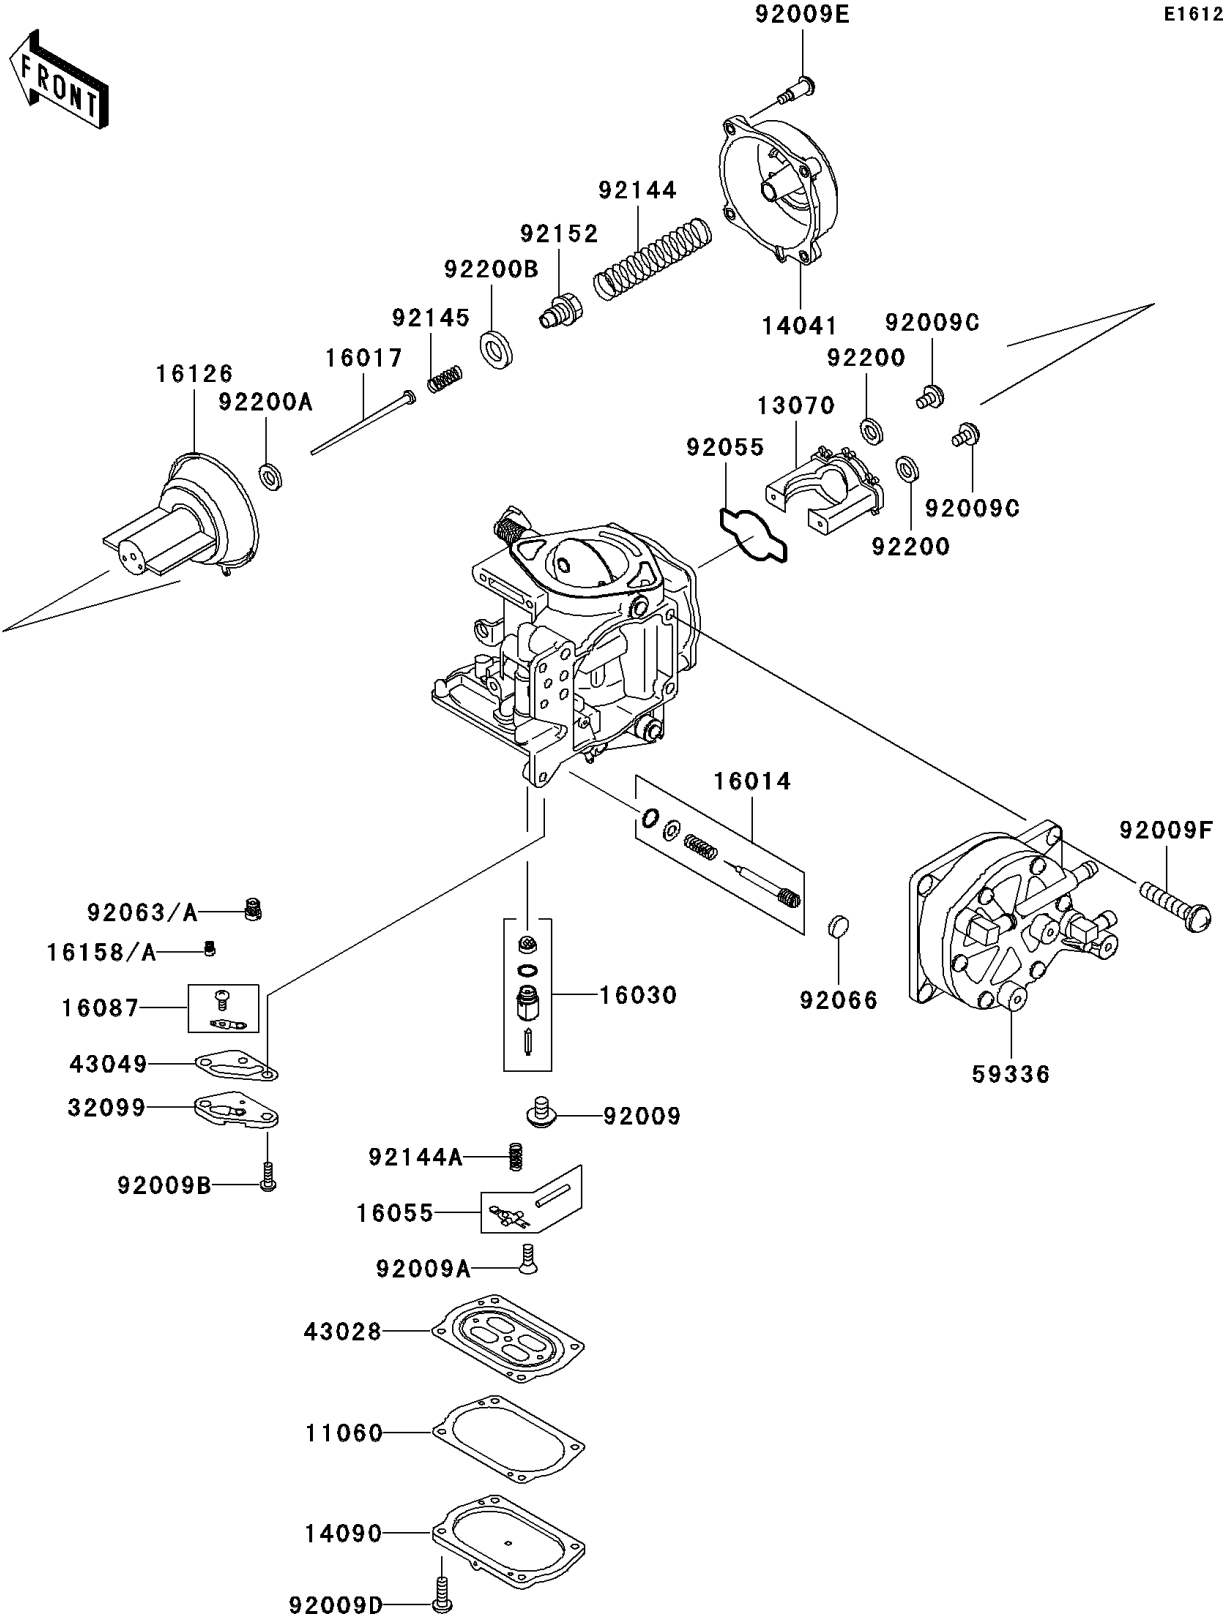

# 2004 900 STX PARTS DIAGRAM

Carburetor Parts

E1612

## 2004 900 STX PARTS LIST

### Carburetor Parts

ITEM NAME	PART NUMBER	QUANTITY
GASKET,DIAPHRAGM COVER (Ref # 11060)	11060-3789	3
GUIDE,VACUUM VALVE (Ref # 13070)	13070-3726	3
COVER-COMP,MIXING (Ref # 14041)	14041-1100	3
COVER,DIAPHRAGM (Ref # 14090)	14090-3816	3
SCREW-PILOT AIR (Ref # 16014)	16014-3702	3
JET-NEEDLE,N7FC (Ref # 16017)	16017-3707	3
VALVE-FLOAT (Ref # 16030)	16030-3704	3
ARM-FLOAT (Ref # 16055)	16055-3702	3
VALVE-CHECK (Ref # 16087)	16087-3706	3
VALVE,VACUUM (Ref # 16126)	16126-3705	3
JET-SLOW,#38 (Ref # 16158)	16158-3722	3
JET-SLOW,#35 (Ref # 16158A)	16158-3726	3
CASE,JET (Ref # 32099)	32099-3833	3
DIAPHRAGM,CARBURETOR (Ref # 43028)	43028-3711	3
PACKING,JET CASE (Ref # 43049)	43049-3713	3
CASE-PUMP,DIAPHRAGM (Ref # 59336)	59336-3718	1
SCREW (Ref # 92009)	92009-1771	3
SCREW,3X8 (Ref # 92009A)	92009-3712	3
SCREW,4X8 (Ref # 92009B)	92009-3804	6
SCREW,VALVE GUIDE (Ref # 92009C)	92009-3839	6
SCREW,DIAPHRAGM COVER (Ref # 92009D)	92009-3840	12
SCREW,MIXING COVER (Ref # 92009E)	92009-3841	12
SCREW,6X16 (Ref # 92009F)	92009-3865	4
RING-O,VACUUM VALVE GUIDE (Ref # 92055)	92055-3749	3
JET-MAIN,#165 (Ref # 92063)	92063-3720	3
JET-MAIN,#155 (Ref # 92063A)	92063-3723	3
PLUG,PILOT AIR SCREW (Ref # 92066)	92066-3769	3
SPRING,VACUUM VALVE (Ref # 92144)	92144-1962	3
SPRING,FLOAT ARM (Ref # 92144A)	92144-3764	3

### Carburetor Parts

ITEM NAME	PART NUMBER	QUANTITY
SPRING,JET NEEDLE (Ref # 92145)	92145-3719	3
COLLAR,JET NEEDLE (Ref # 92152)	92152-3706	3
WASHER,VALVE GUIDE (Ref # 92200)	92200-3772	6
WASHER,JET NEEDLE (Ref # 92200A)	92200-3773	3
WASHER,JET NEEDLE COLLAR (Ref # 92200B)	92200-3774	3