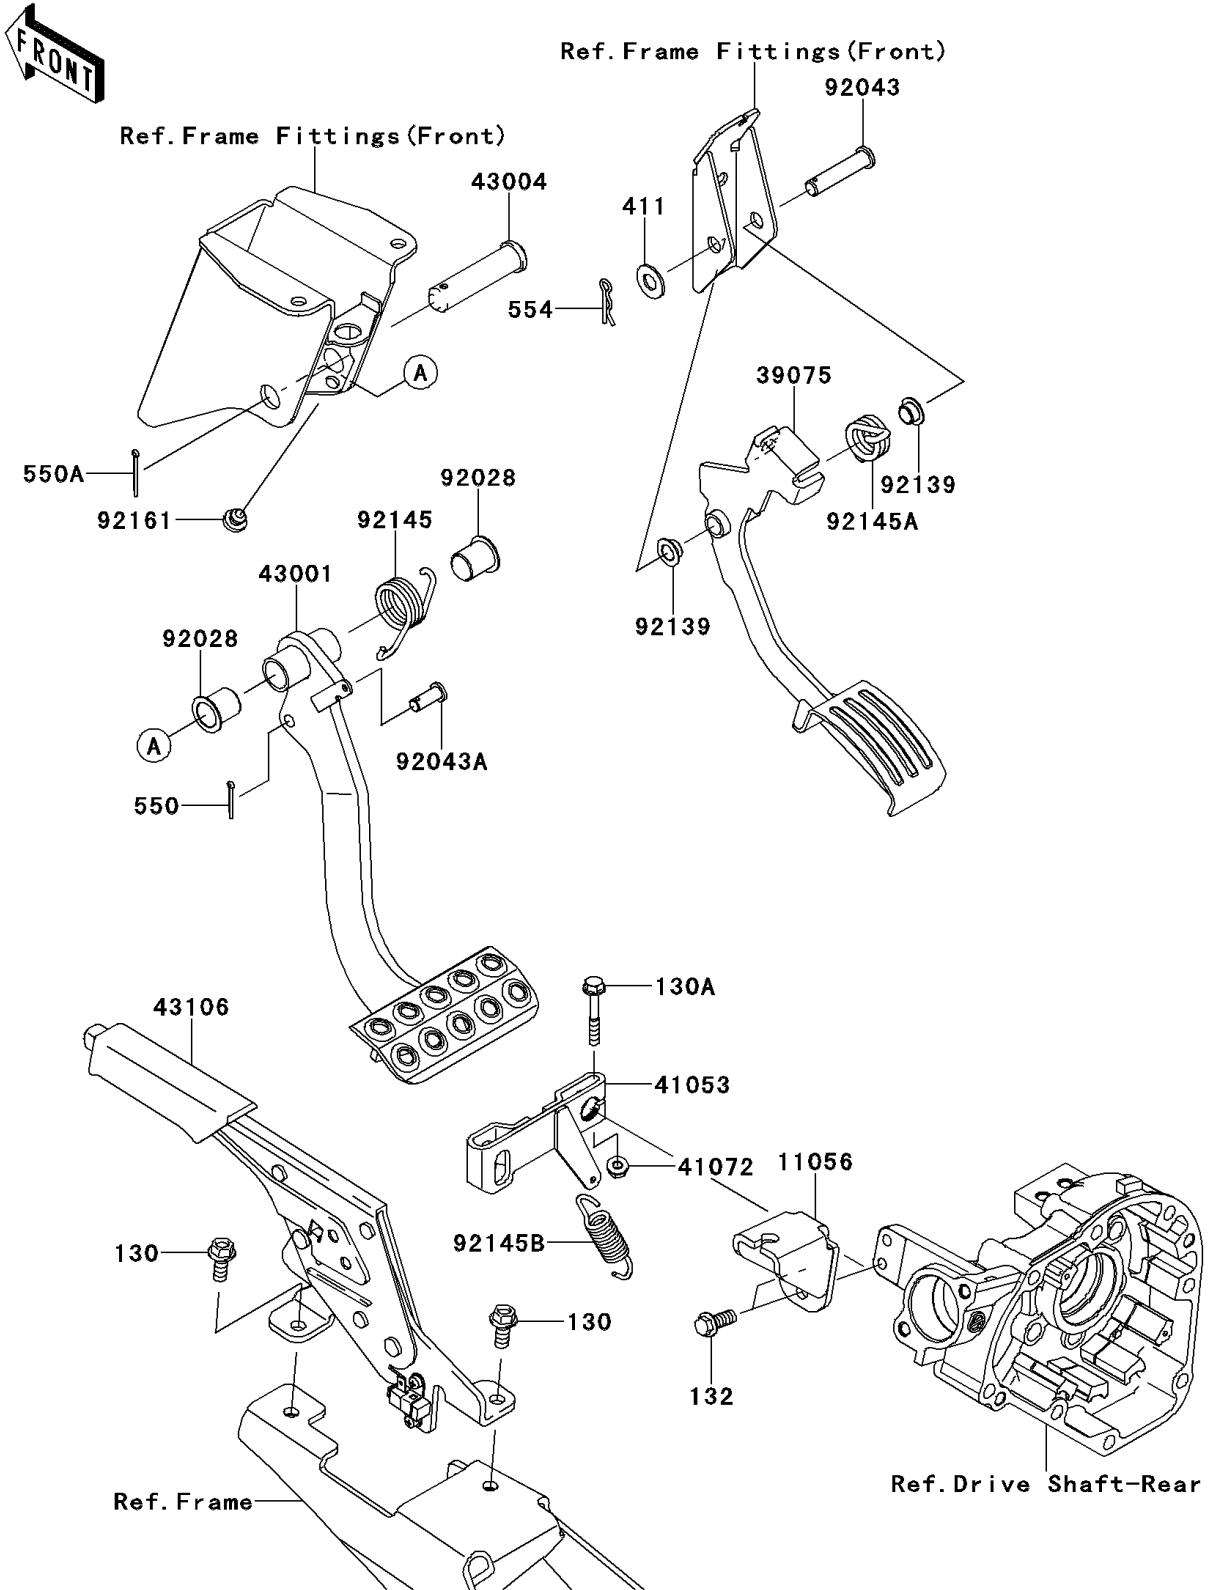

2014 TERYX4™ CAMO PARTS DIAGRAM

Brake Pedal/Throttle Lever

F2260

2014 TERYX4™ CAMO PARTS LIST

Brake Pedal/Throttle Lever

ITEM NAME	PART NUMBER	QUANTITY
BOLT-FLANGED,8X18 (Ref # 130)	130BA0818	2
BOLT-FLANGED,6X40 (Ref # 130A)	130CA0640	1
BOLT-FLANGED-SMALL,8X20 (Ref # 132)	132BA0820	2
WASHER-PLAIN,10MM (Ref # 411)	411AA1000	1
PIN-COTTER,2.5X18 (Ref # 550)	550AA2518	1
PIN-COTTER,2.5X25 (Ref # 550A)	550AA2525	1
PIN-SNAP,10MM (Ref # 554)	554DA1000	1
BRACKET (Ref # 11056)	11056-2267	1
LEVER-THROTTLE (Ref # 39075)	39075-0703	1
LEVER-BRAKE CAM (Ref # 41053)	41053-0023	1
NUT,6MM (Ref # 41072)	41072-007	1
LEVER-BRAKE,PEDAL (Ref # 43001)	43001-0714	1
SHAFT-BRAKE (Ref # 43004)	43004-1128	1
LEVER-ASSY-PARKING BRAKE (Ref # 43106)	43106-7502	1
BUSHING (Ref # 92028)	92028-1571	2
PIN,10X42.5 (Ref # 92043)	92043-0707	1
PIN (Ref # 92043A)	92043-1039	1
BUSHING (Ref # 92139)	92139-0230	2
SPRING,BRAKE PEDAL RETURN (Ref # 92145)	92145-0575	1
SPRING,THROTTLE (Ref # 92145A)	92145-0831	1
SPRING,BRAKE CAM LEVER (Ref # 92145B)	92145-0880	1
DAMPER (Ref # 92161)	92161-1084	1