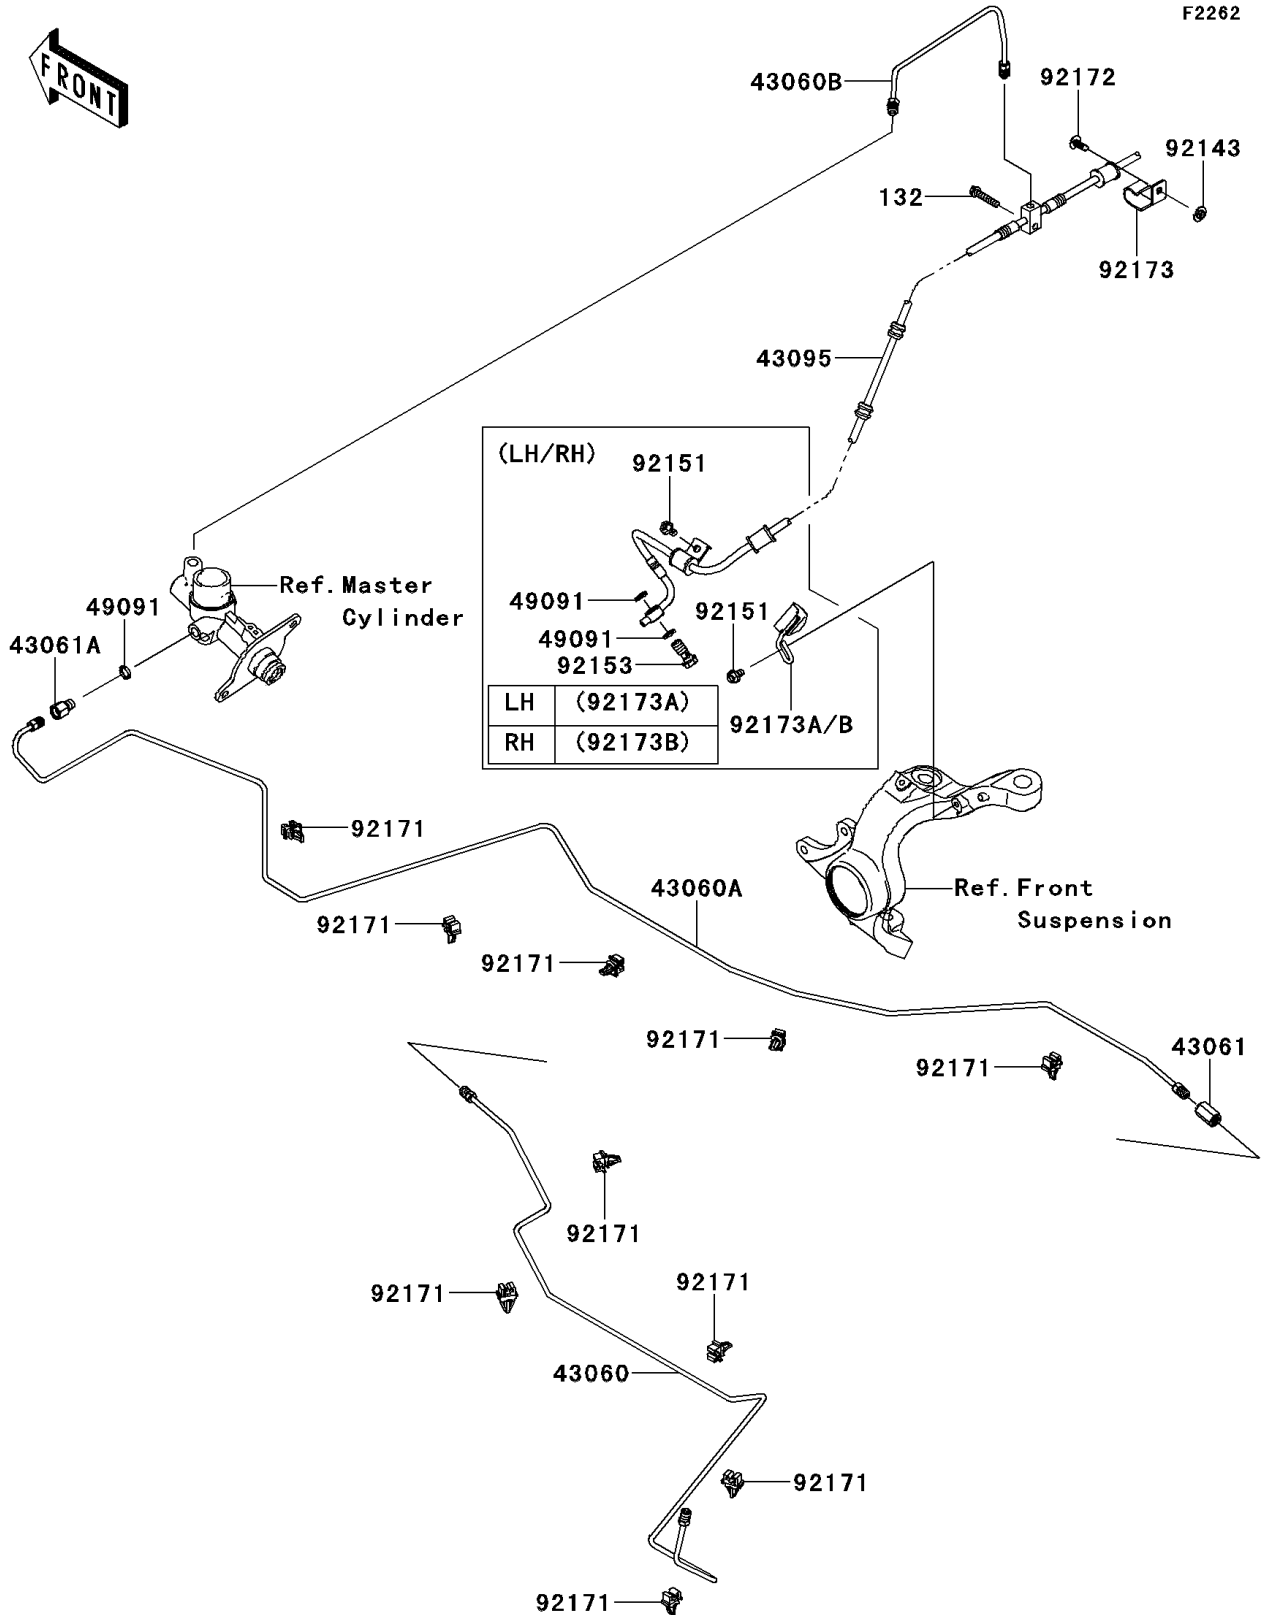

2014 TERYX4™ CAMO PARTS DIAGRAM

Brake Piping

2014 TERYX4™ CAMO PARTS LIST

Brake Piping

ITEM NAME	PART NUMBER	QUANTITY
BOLT-FLANGED-SMALL,6X30 (Ref # 132)	132BA0630	1
PIPE-BRAKE,JOINT-BRAKE (Ref # 43060)	43060-0311	1
PIPE-BRAKE,M/C-JOINT (Ref # 43060A)	43060-0316	1
PIPE-BRAKE,M/C-FR JOINT (Ref # 43060B)	43060-0320	1
JOINT-BRAKE (Ref # 43061)	43061-0003	1
JOINT-BRAKE,M/C (Ref # 43061A)	43061-0302	1
HOSE-BRAKE (Ref # 43095)	43095-0618	1
WASHER-SEAL,10.1X14.5X1.5 (Ref # 49091)	49091-0001	5
COLLAR (Ref # 92143)	92143-1087	1
BOLT,6X10 (Ref # 92151)	92151-1344	4
BOLT,OIL,L=23 (Ref # 92153)	92153-0627	2
CLAMP (Ref # 92171)	92171-0805	10
SCREW,TAPPING,6X16 (Ref # 92172)	92172-0739	1
CLAMP (Ref # 92173)	92173-0930	1
CLAMP,LH (Ref # 92173A)	92173-0934	1
CLAMP,RH (Ref # 92173B)	92173-0935	1