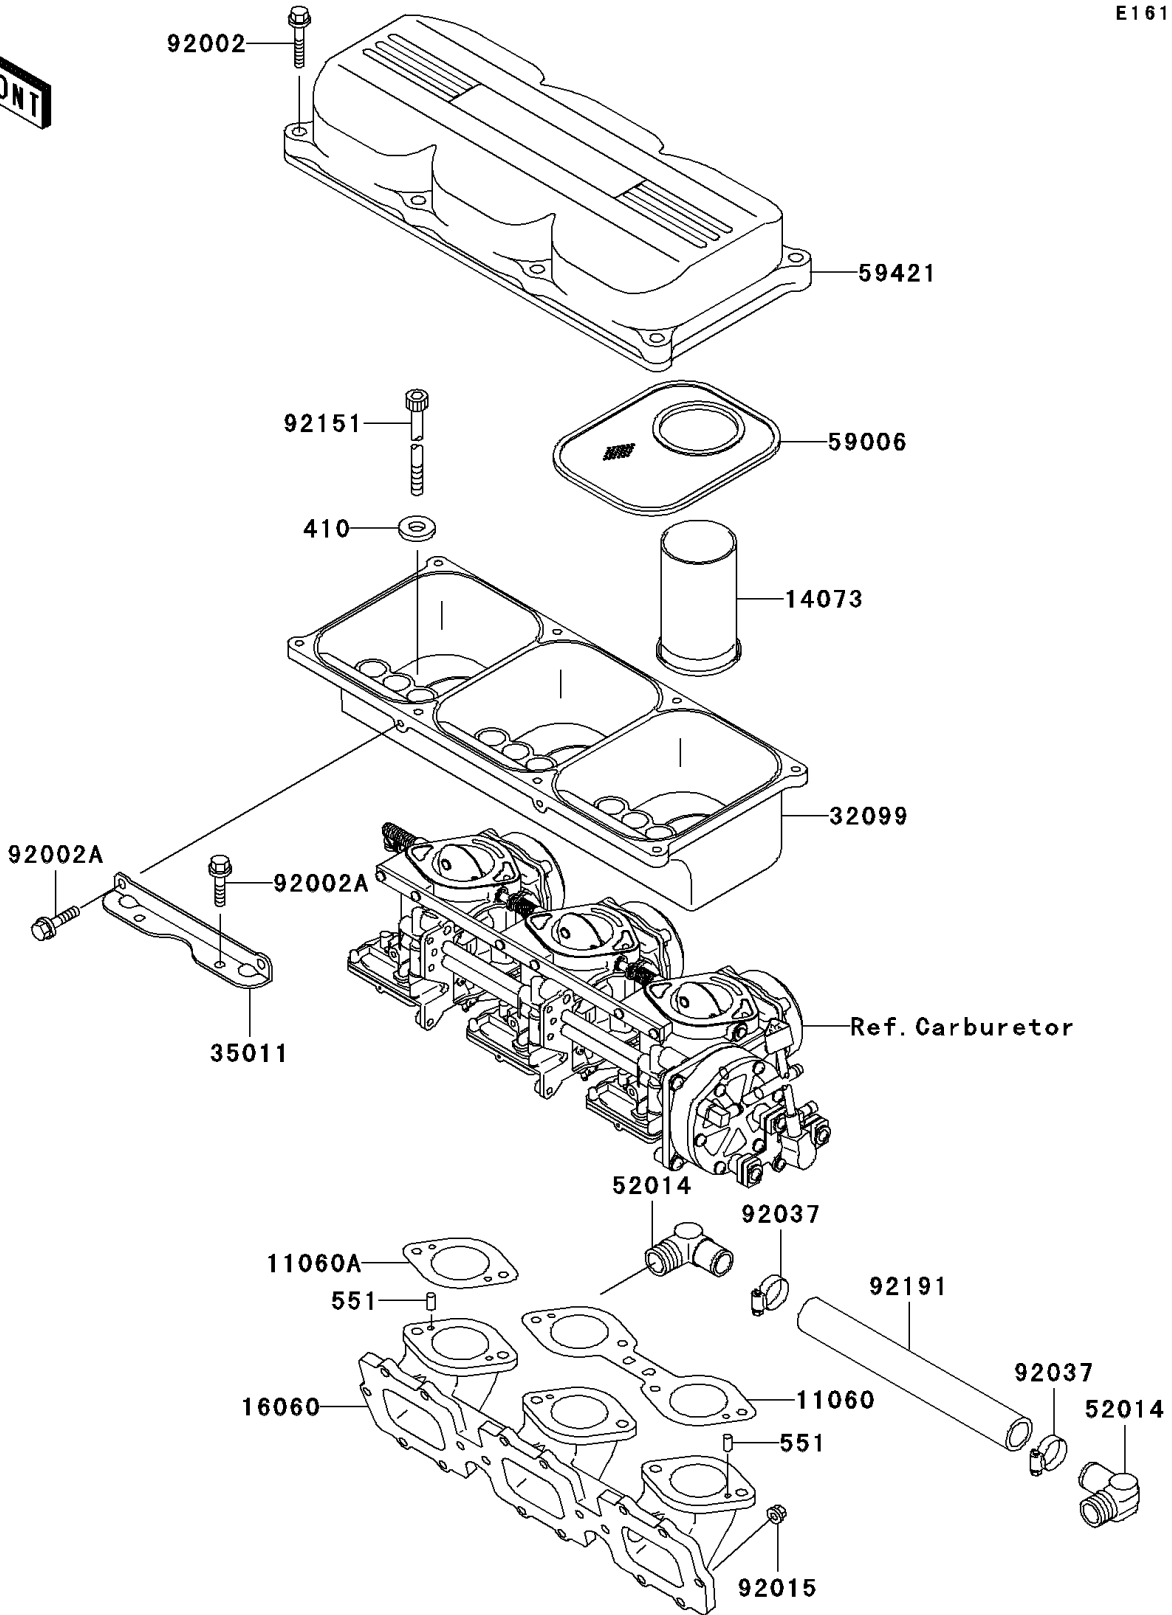

2005 900 STX PARTS DIAGRAM

Flame Arrester

E1614

2005 900 STX PARTS LIST

Flame Arrester

ITEM NAME	PART NUMBER	QUANTITY
WASHER-PLAIN-SMALL,6MM (Ref # 410)	410S0600	6
PIN-DOWEL (Ref # 551)	551R0408	4
GASKET,CARBURETOR (Ref # 11060)	11060-3775	1
GASKET (Ref # 11060A)	11060-3776	1
DUCT (Ref # 14073)	14073-3772	3
PIPE-INTAKE (Ref # 16060)	16060-3709	1
CASE (Ref # 32099)	32099-3830	1
STAY (Ref # 35011)	35011-3707	1
ELBOW (Ref # 52014)	52014-3712	2
ARRESTER-FLAME (Ref # 59006)	59006-3713	3
COVER-INTAKE (Ref # 59421)	59421-3724	1
BOLT,6X30 (Ref # 92002)	92002-3726	8
BOLT,6X16 (Ref # 92002A)	92002-3728	4
NUT,6MM (Ref # 92015)	92015-3767	18
CLAMP,COOLING HOSE (Ref # 92037)	92037-1589	2
BOLT,SOCKET,6X130 (Ref # 92151)	92151-3725	6
TUBE (Ref # 92191)	92191-3778	1