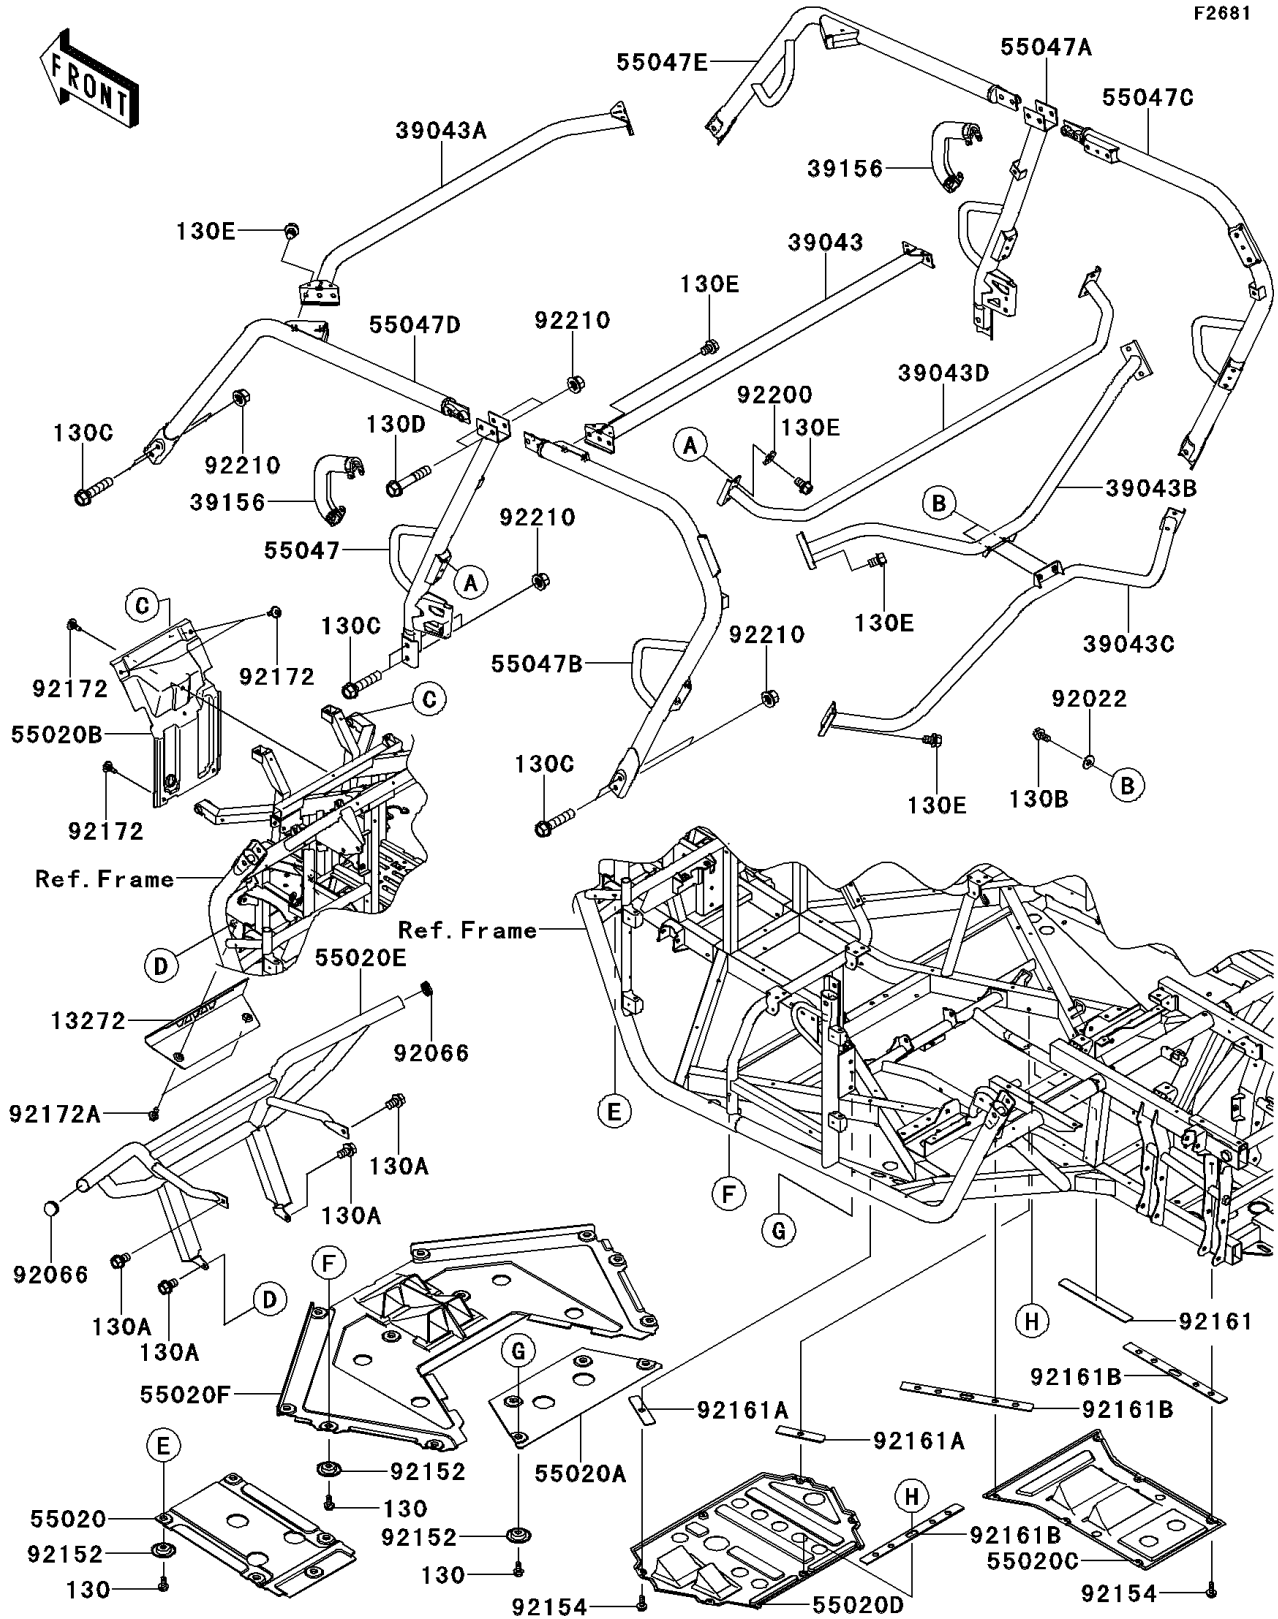

2014 TERYX4™ CAMO PARTS DIAGRAM

Guards/Cab Frame

2014 TERYX4™ CAMO PARTS LIST

Guards/Cab Frame

ITEM NAME	PART NUMBER	QUANTITY
BOLT-FLANGED,6X14 (Ref # 130)	130BA0614	19
BOLT-FLANGED,10X16 (Ref # 130A)	130BA1016	4
BOLT-FLANGED,8X16 (Ref # 130B)	130BB0816	2
BOLT-FLANGED,12X55 (Ref # 130C)	130BB1255	12
BOLT-FLANGED,12X65 (Ref # 130D)	130BB1265	4
BOLT-FLANGED,10X14 (Ref # 130E)	130CB1014	20
PLATE,T.BLACK (Ref # 13272)	13272-1433-388	1
CROSSMEMBER-COMP,UPP,RR,T.BLK (Ref # 39043)	39043-0009-388	1
CROSSMEMBER-COMP,UPP,FR,T.BLK (Ref # 39043A)	39043-0010-388	1
CROSSMEMBER-COMP,UPP,T.BLACK (Ref # 39043B)	39043-0011-388	1
CROSSMEMBER-COMP,LWR,T.BLACK (Ref # 39043C)	39043-0012-388	1
CROSSMEMBER-COMP,CNT,LWR,T.BLK (Ref # 39043D)	39043-0325-388	1
PAD,SHOULDER (Ref # 39156)	39156-0939	2
GUARD,SKID,FR (Ref # 55020)	55020-0723	1
GUARD,SKID,CNT,FR (Ref # 55020A)	55020-0726	1
GUARD,FR FRAME (Ref # 55020B)	55020-0741	1
GUARD,SKID,RR (Ref # 55020C)	55020-0812	1
GUARD,SKID,CNT (Ref # 55020D)	55020-0815	1
GUARD,FRONT,T.BLACK (Ref # 55020E)	55020-0886-388	1
GUARD,SKID,FR MIDDLE (Ref # 55020F)	55020-0890	1
BAR-COMP,B-PILLAR,LH,T.BLACK (Ref # 55047)	55047-0029-388	1
BAR-COMP,B-PILLAR,RH,T.BLACK (Ref # 55047A)	55047-0030-388	1
BAR-COMP,C-PILLAR,LH,T.BLACK (Ref # 55047B)	55047-0031-388	1
BAR-COMP,C-PILLAR,RH,T.BLACK (Ref # 55047C)	55047-0032-388	1
BAR-COMP,A-PILLAR,LH,T.BLACK (Ref # 55047D)	55047-0037-388	1
BAR-COMP,A-PILLAR,RH,T.BLACK (Ref # 55047E)	55047-0038-388	1
WASHER,8.5X20X1.6,BLACK (Ref # 92022)	92022-1317	2
PLUG (Ref # 92066)	92066-7503	2
COLLAR (Ref # 92152)	92152-0784	19