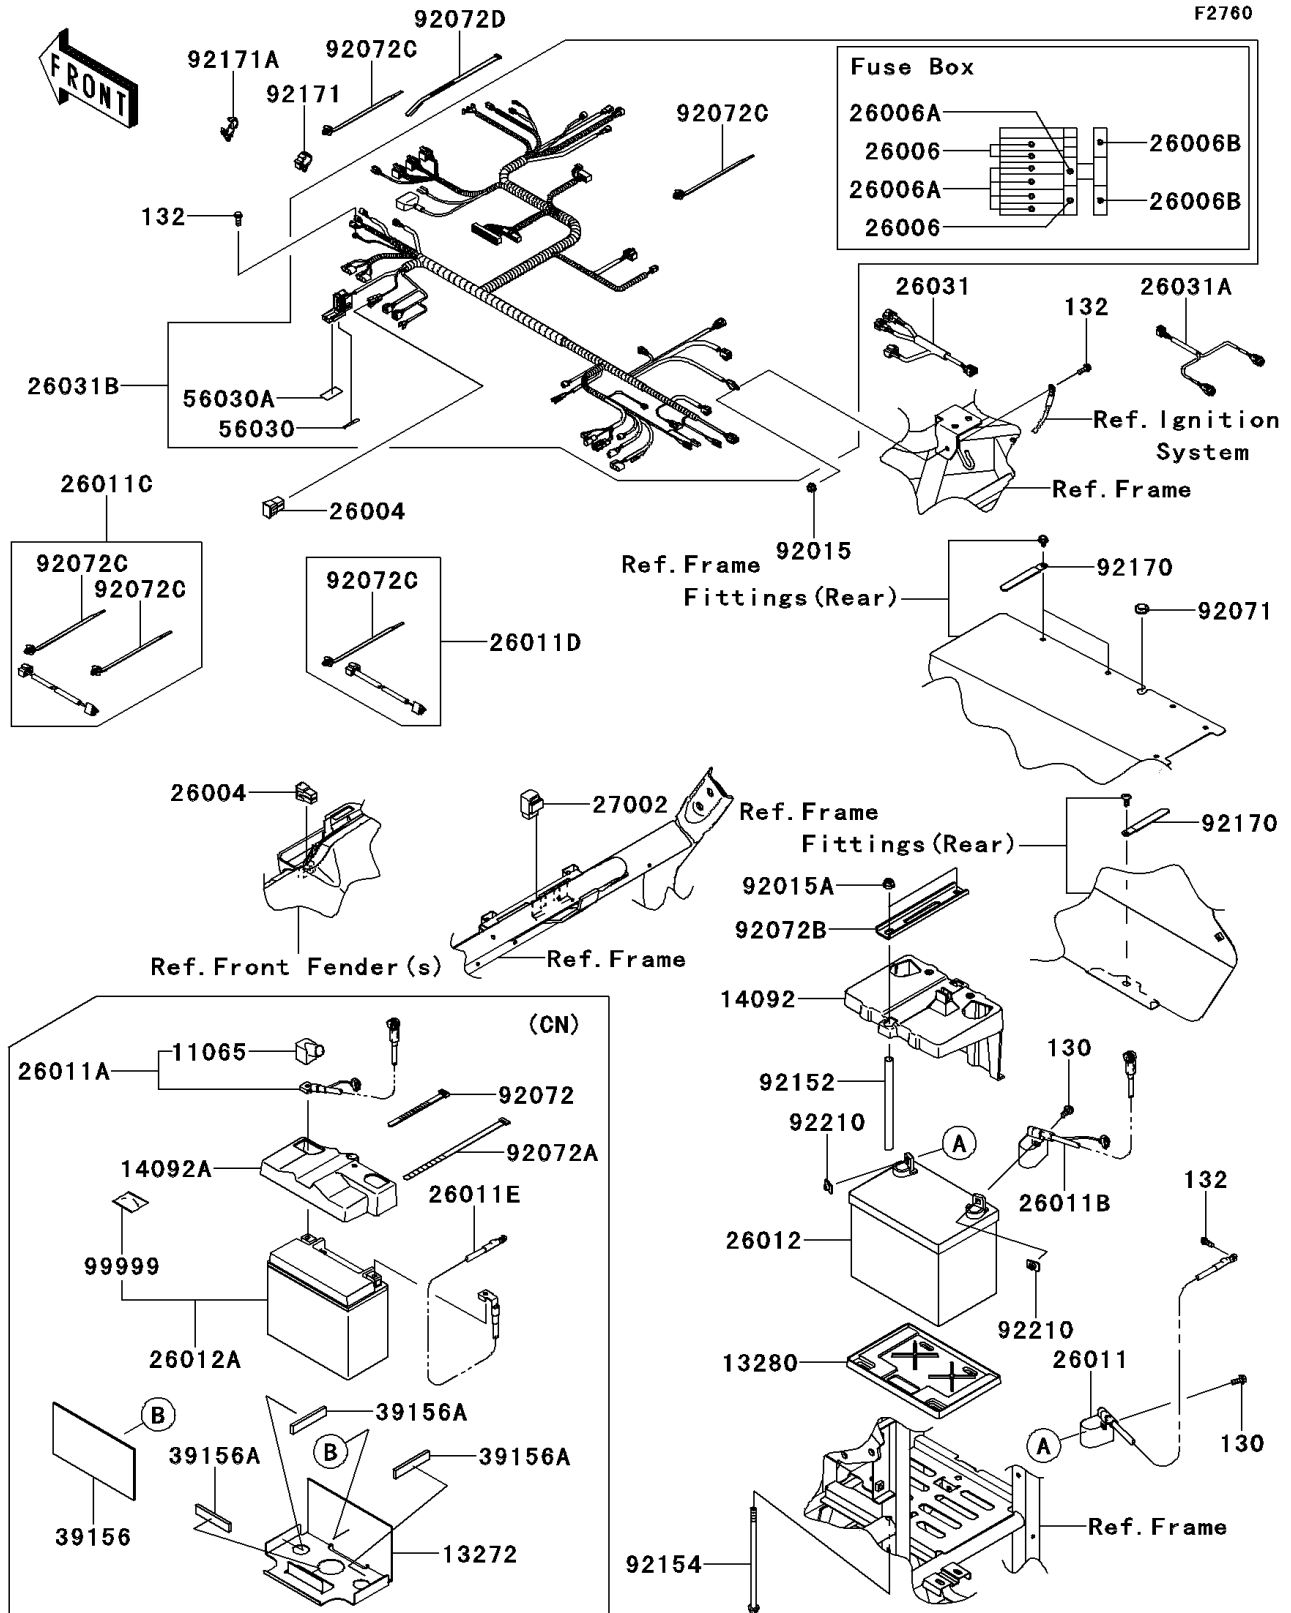

2014 TERYX4™ CAMO PARTS DIAGRAM

Chassis Electrical Equipment

2014 TERYX4™ CAMO PARTS LIST

Chassis Electrical Equipment

ITEM NAME	PART NUMBER	QUANTITY
HOLDER,BATTERY (Ref # 13280)	13280-0709	1
FUSE-ASSY,40A (Ref # 26004)	26004-1093	2
FUSE,MINI BLADE,15A,BLUE (Ref # 26006)	26006-0001	3
FUSE,MINI BLADE,10A,RED (Ref # 26006A)	26006-0009	5
FUSE,MINI BLADE,30A,GREEN (Ref # 26006B)	26006-1080	2
WIRE-LEAD,HEAD LAMP,LH (Ref # 26011C)	26011-0842	1
WIRE-LEAD,HEAD LAMP,RH (Ref # 26011D)	26011-0843	1
HARNESS,SUB,TPS (Ref # 26031)	26031-1264	1
HARNESS,SUB (Ref # 26031A)	26031-1439	1
HARNESS,MAIN (Ref # 26031B)	26031-1441	1
RELAY-ASSY (Ref # 27002)	27002-1062	1
LABEL,FUSE BOX,30A (Ref # 56030)	56030-0404	1
LABEL,FUSE BOX (Ref # 56030A)	56030-0703	1
NUT,LOCK,FLANGED,6MM (Ref # 92015)	92015-1339	1
NUT,FLANGED,8MM (Ref # 92015A)	92015-1406	2
GROMMET,10X20X6 (Ref # 92071)	92071-0733	1
BOLT-FLANGED-SMALL,6X16 (Ref # 132)	132BA0616	3
BAND (Ref # 92072B)	92072-0707	1
BAND (Ref # 92072C)	92072-1414	14
BAND,L=292.1 (Ref # 92072D)	92072-3509	21
COLLAR,10.2X12.7X165.8 (Ref # 92152)	92152-1555	2
BOLT,FLANGED,8X185 (Ref # 92154)	92154-0889	2
CLAMP (Ref # 92170)	92170-1925	3
CLAMP,BRAKE HOSE (Ref # 92171)	92171-0316	1
CLAMP,DIA=13 (Ref # 92171A)	92171-1415	2
CAP (Ref # 11065)	11065-0755	1
PLATE,BATTERY BOTTOM (Ref # 13272)	13272-1322	1
COVER,BATTERY (Ref # 14092)	14092-0753	1
COVER,BATTERY (Ref # 14092A)	14092-0978	1