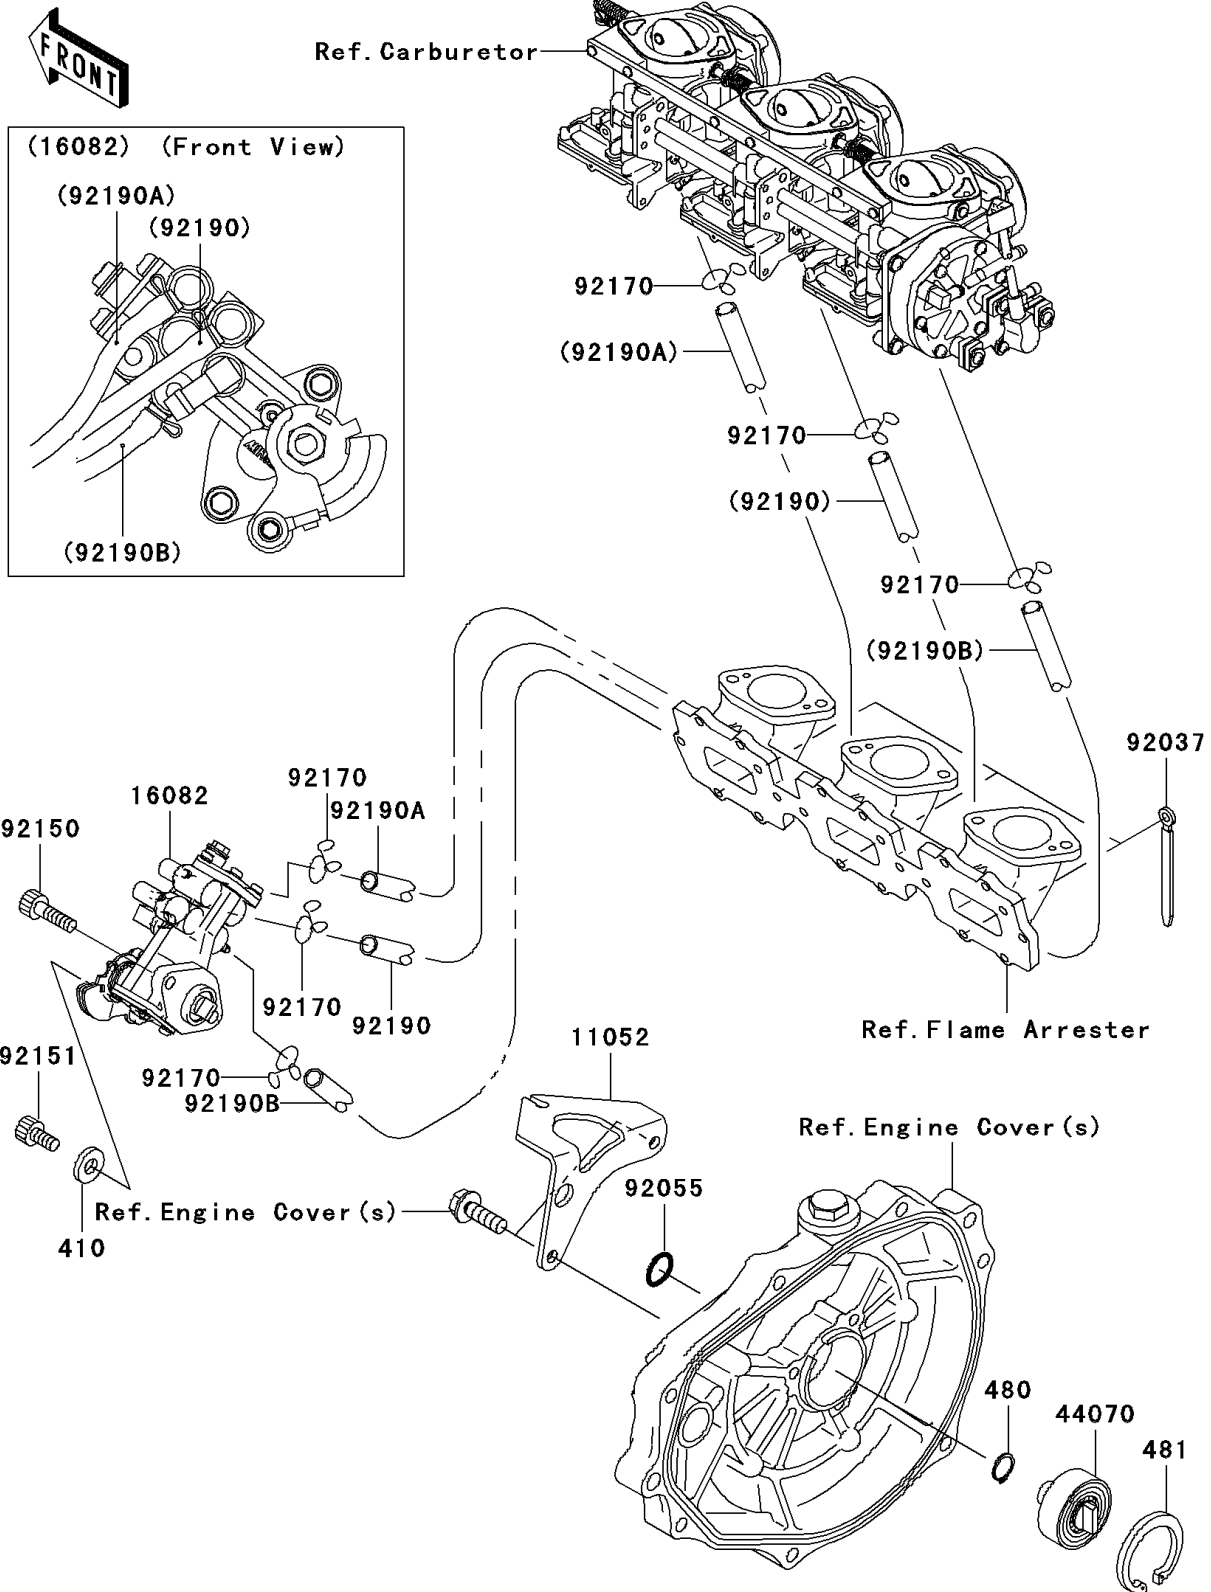

2004 900 STX PARTS DIAGRAM

Oil Pump

E1710

2004 900 STX PARTS LIST

Oil Pump

ITEM NAME	PART NUMBER	QUANTITY
W-PLAIN-S,5MM (Ref # 410)	410S0500	1
CIRCLIP-TYPE-C,12MM (Ref # 480)	480J1200	1
CIRCLIP-TYPE-C,37MM (Ref # 481)	481J3700	1
BRACKET,CABLE (Ref # 11052)	11052-3764	1
PUMP-ASSY-OIL (Ref # 16082)	16082-3729	1
DAMPER-ASSY (Ref # 44070)	44070-3701	1
CLAMP,L=100 (Ref # 92037)	92037-3736	3
RING-O,19.5X1.5 (Ref # 92055)	92055-055	1
BOLT,SOCKET,6X25 (Ref # 92150)	92150-3830	2
BOLT,SOCKET (Ref # 92151)	92151-3772	1
CLAMP (Ref # 92170)	92170-3750	6
TUBE,3X6X545 (Ref # 92190)	92190-3907	1
TUBE,3X6X420 (Ref # 92190A)	92190-3945	1
TUBE,6X12X600 (Ref # 92190B)	92190-3947	1