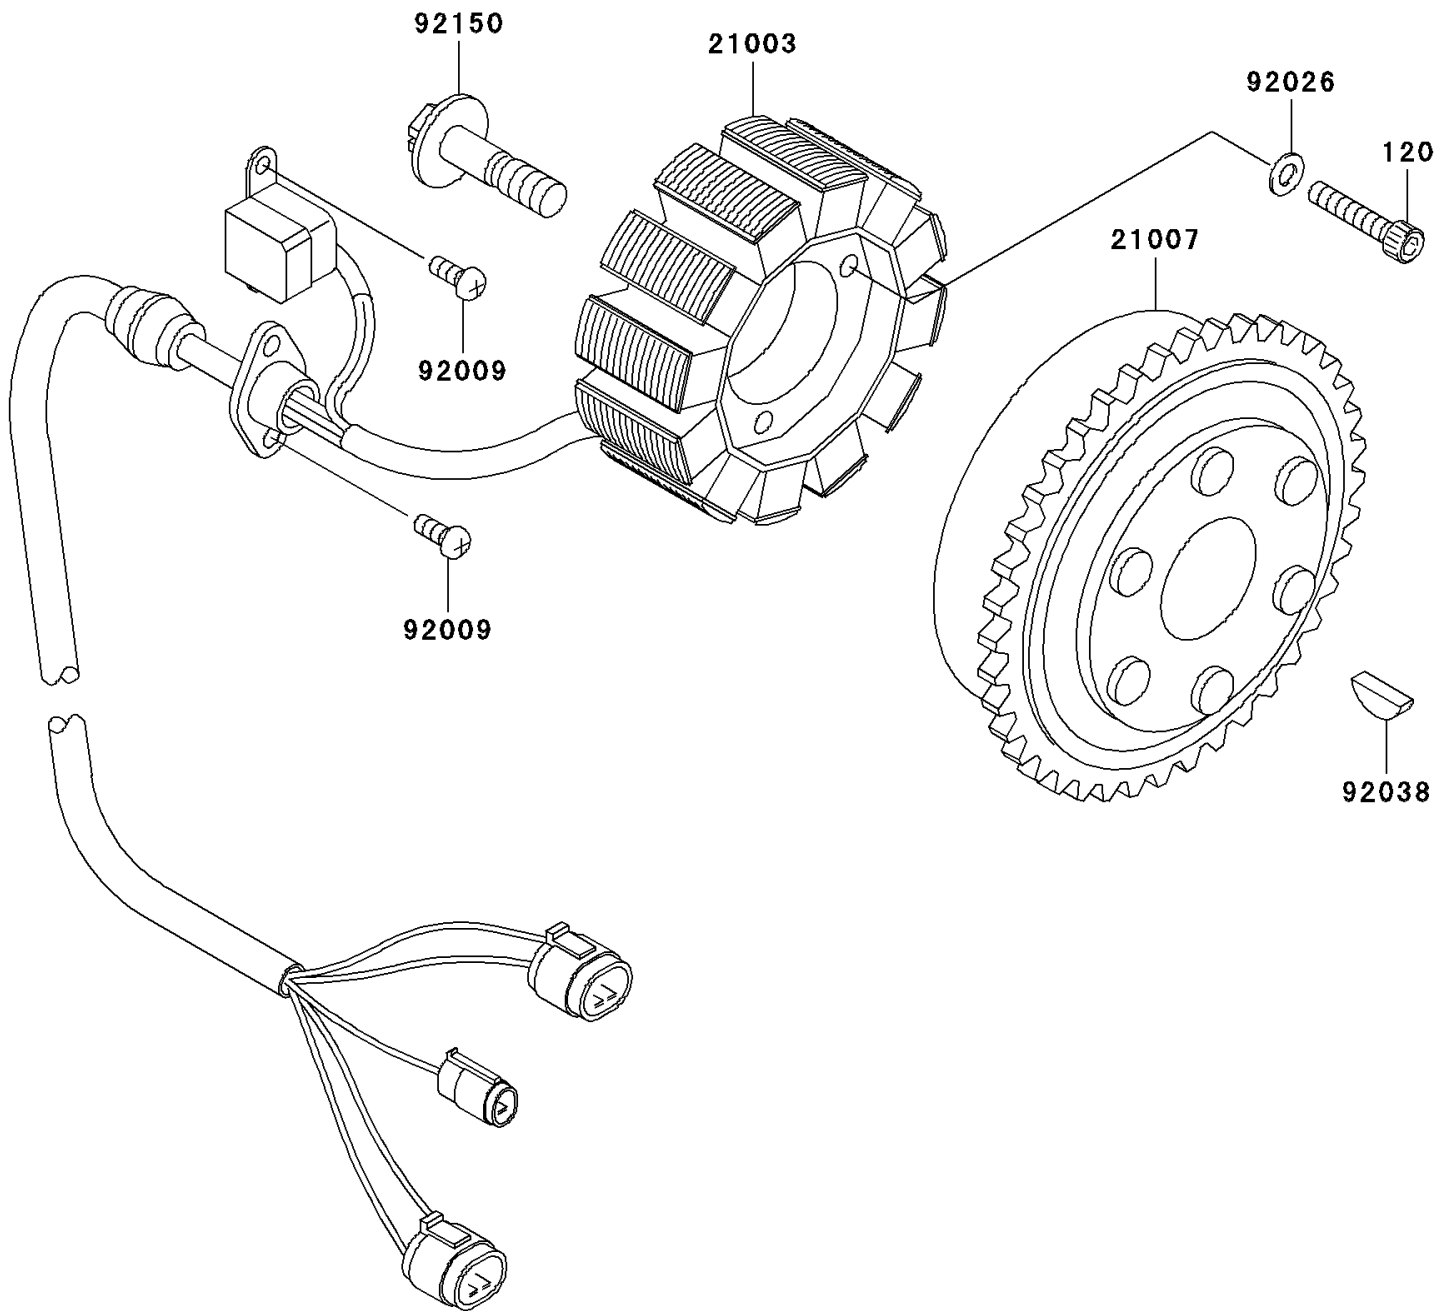

2004 900 STX PARTS DIAGRAM

Generator

E1810

2004 900 STX PARTS LIST

Generator

ITEM NAME	PART NUMBER	QUANTITY
BOLT-SOCKET,6X30 (Ref # 120)	120P0630	3
STATOR (Ref # 21003)	21003-3736	1
ROTOR,MAGNETO (Ref # 21007)	21007-3722	1
SCREW,5X12 (Ref # 92009)	92009-1296	4
SPACER,6.3X12X1.0 (Ref # 92026)	92026-094	3
KEY,WOODRUFF (Ref # 92038)	92038-001	1
BOLT (Ref # 92150)	92150-3843	1