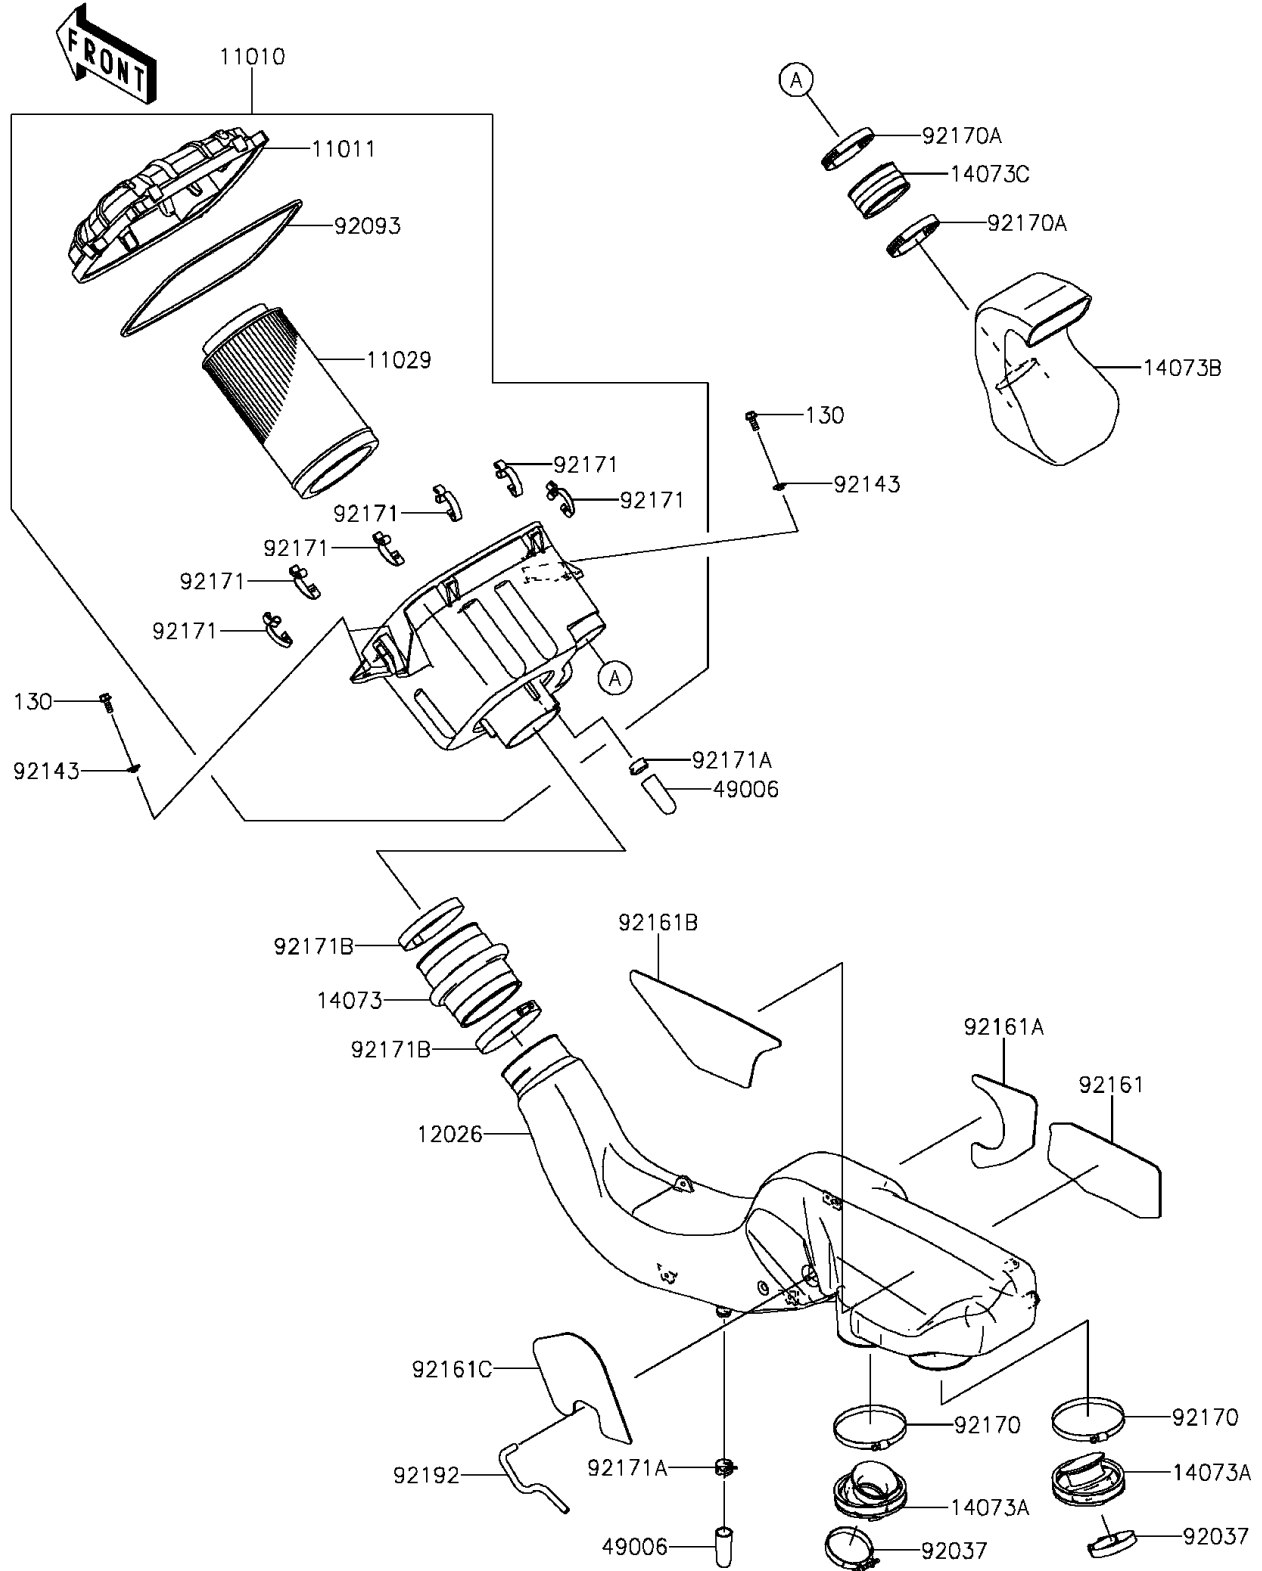

# 2014 TERYX® PARTS DIAGRAM

Air Cleaner

E1130

## 2014 TERYX® PARTS LIST

### Air Cleaner

ITEM NAME	PART NUMBER	QUANTITY
BOLT-FLANGED,6X16 (Ref # 130)	130AA0616	4
FILTER-ASSY-AIR (Ref # 11010)	11010-0777	1
CASE-AIR FILTER (Ref # 11011)	11011-0784	1
ELEMENT-ASSY-AIR FILTER (Ref # 11029)	11029-0025	1
CHAMBER (Ref # 12026)	12026-0010	1
DUCT,JOINT,A/C SIDE (Ref # 14073)	14073-0757	1
DUCT,THROTTLE-CHAMBER (Ref # 14073A)	14073-0758	2
DUCT,INTAKE (Ref # 14073B)	14073-0767	1
DUCT,JOINT (Ref # 14073C)	14073-1775	1
BOOT (Ref # 49006)	49006-1351	2
CLAMP (Ref # 92037)	92037-1523	2
SEAL (Ref # 92093)	92093-0585	1
COLLAR (Ref # 92143)	92143-1087	4
DAMPER,CHAMBER,RH,RR (Ref # 92161)	92161-1518	1
DAMPER,CHAMBER,RH,FR (Ref # 92161A)	92161-1519	1
DAMPER,CHAMBER,LH,RR (Ref # 92161B)	92161-1520	1
DAMPER,CHAMBER,LH,FR (Ref # 92161C)	92161-1521	1
CLAMP (Ref # 92170)	92170-1676	2
CLAMP (Ref # 92170A)	92170-1764	2
CLAMP (Ref # 92171)	92171-0225	6
CLAMP (Ref # 92171A)	92171-1277	2
CLAMP (Ref # 92171B)	92171-3716	2
TUBE,4X8X143 (Ref # 92192)	92192-1230	1