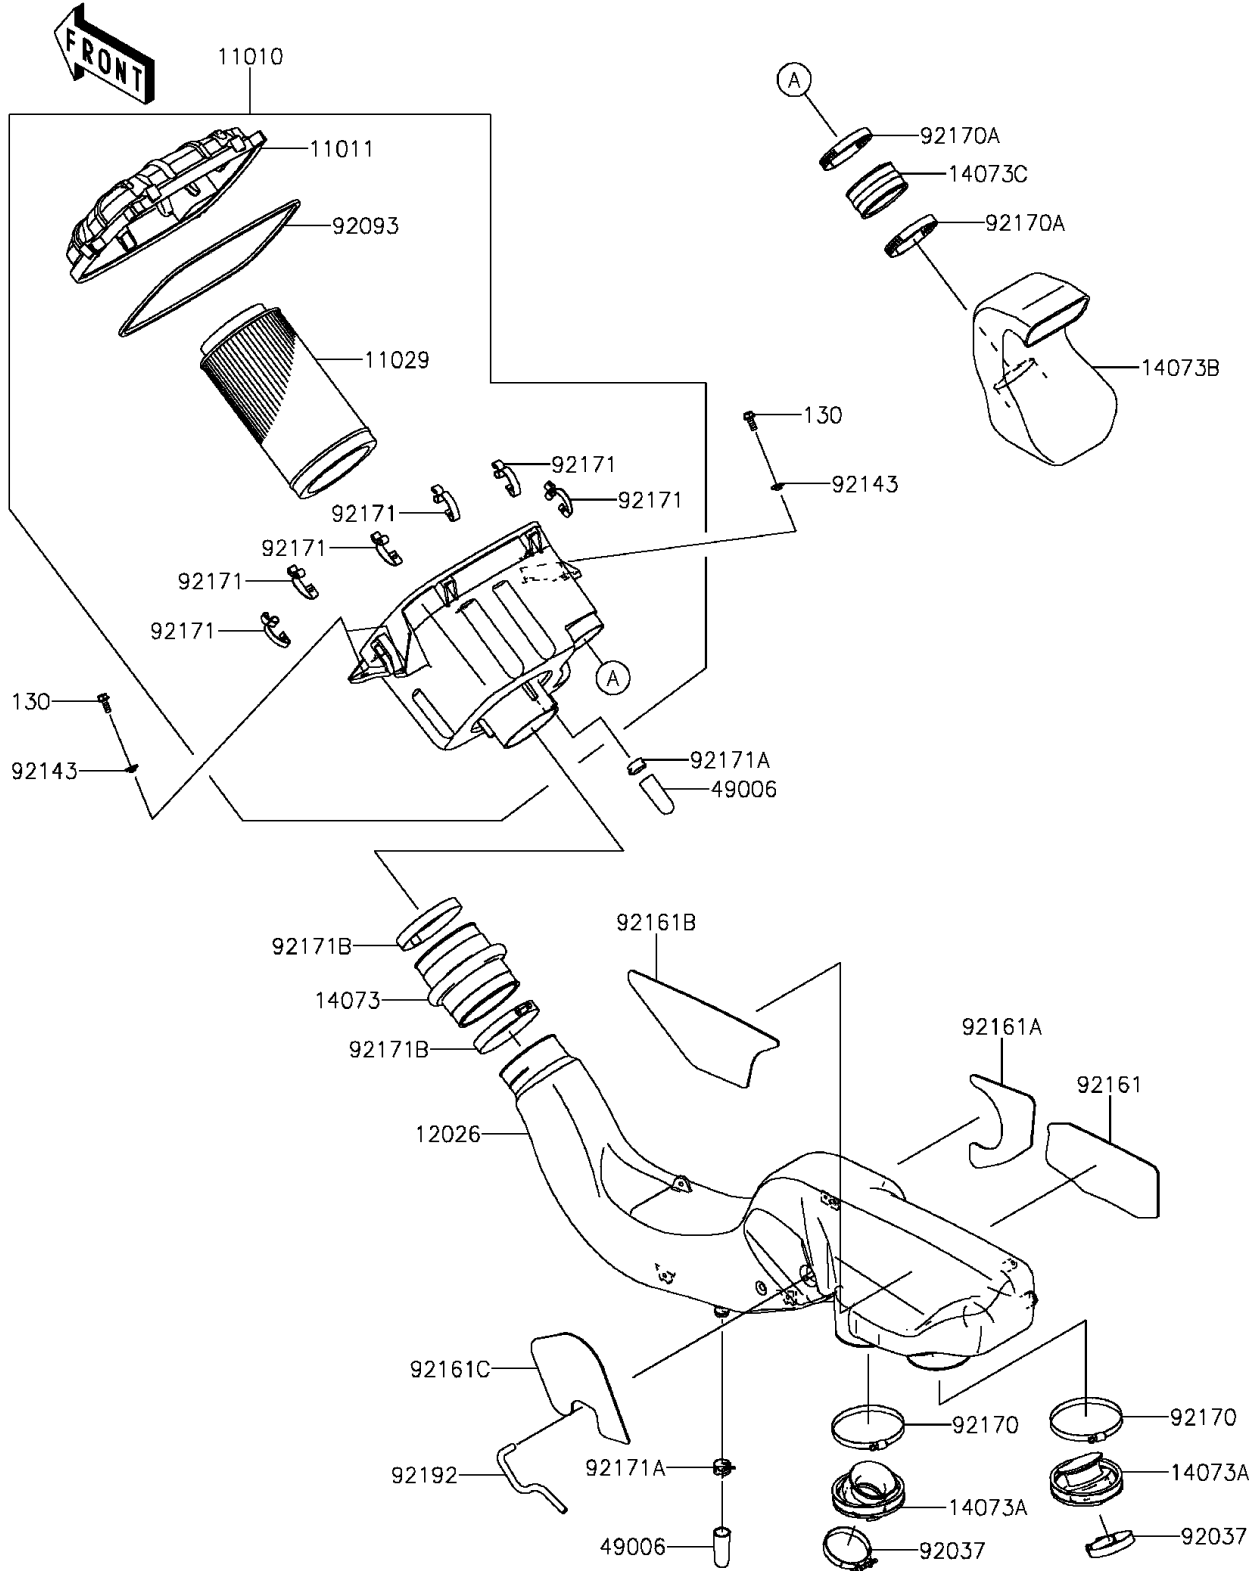

2014 TERYX® PARTS DIAGRAM

Air Cleaner

E1130

2014 TERYX® PARTS LIST

Air Cleaner

ITEM NAME	PART NUMBER	QUANTITY
BOLT-FLANGED,6X16 (Ref # 130)	130AA0616	4
FILTER-ASSY-AIR (Ref # 11010)	11010-0777	1
CASE-AIR FILTER (Ref # 11011)	11011-0784	1
ELEMENT-ASSY-AIR FILTER (Ref # 11029)	11029-0025	1
CHAMBER (Ref # 12026)	12026-0010	1
DUCT,JOINT,A/C SIDE (Ref # 14073)	14073-0757	1
DUCT,THROTTLE-CHAMBER (Ref # 14073A)	14073-0758	2
DUCT,INTAKE (Ref # 14073B)	14073-0767	1
DUCT,JOINT (Ref # 14073C)	14073-1775	1
BOOT (Ref # 49006)	49006-1351	2
CLAMP (Ref # 92037)	92037-1523	2
SEAL (Ref # 92093)	92093-0585	1
COLLAR (Ref # 92143)	92143-1087	4
DAMPER,CHAMBER,RH,RR (Ref # 92161)	92161-1518	1
DAMPER,CHAMBER,RH,FR (Ref # 92161A)	92161-1519	1
DAMPER,CHAMBER,LH,RR (Ref # 92161B)	92161-1520	1
DAMPER,CHAMBER,LH,FR (Ref # 92161C)	92161-1521	1
CLAMP (Ref # 92170)	92170-1676	2
CLAMP (Ref # 92170A)	92170-1764	2
CLAMP (Ref # 92171)	92171-0225	6
CLAMP (Ref # 92171A)	92171-1277	2
CLAMP (Ref # 92171B)	92171-3716	2
TUBE,4X8X143 (Ref # 92192)	92192-1230	1