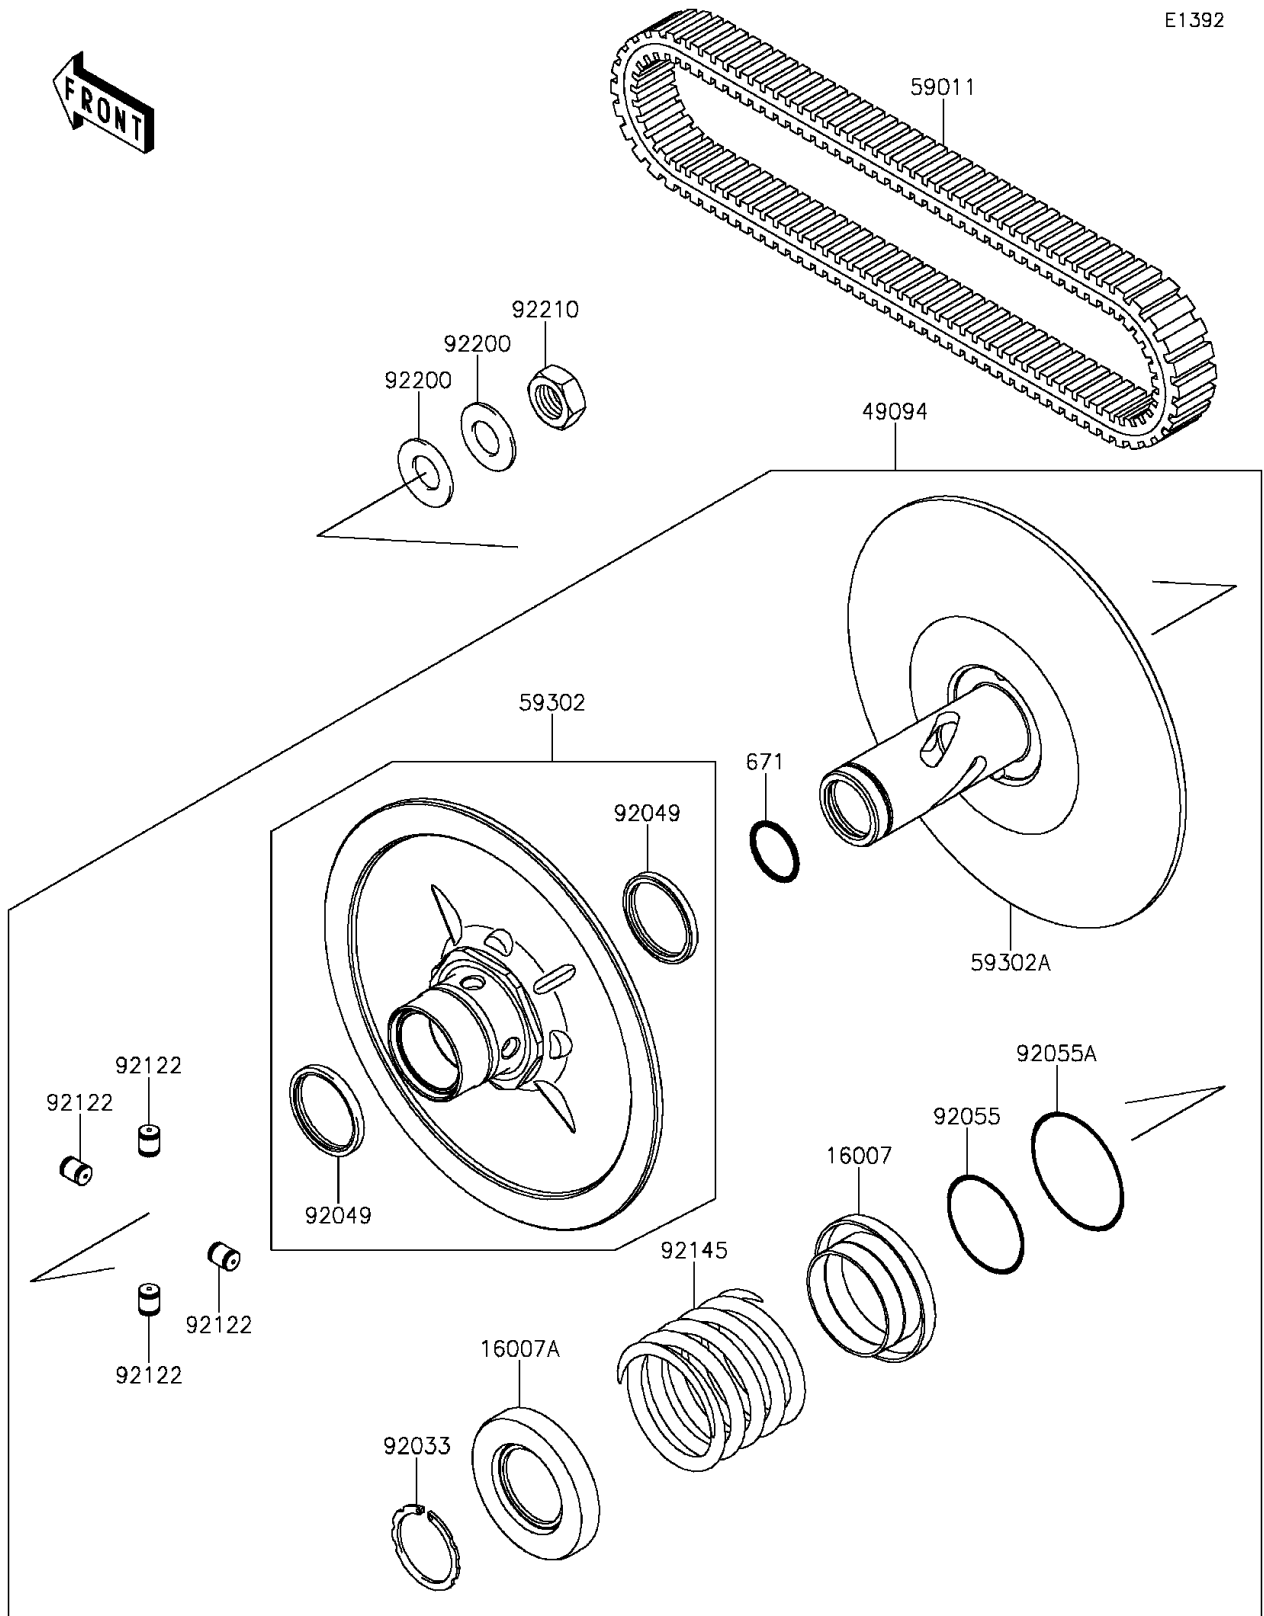

2014 TERYX® PARTS DIAGRAM

Driven Converter/Drive Belt

2014 TERYX® PARTS LIST

Driven Converter/Drive Belt

ITEM NAME	PART NUMBER	QUANTITY
O RING (Ref # 671)	671D2530	1
SEAT-SPRING,MOVABLE (Ref # 16007)	16007-0049	1
SEAT-SPRING,FIXED (Ref # 16007A)	16007-0050	1
CONVERTER-ASSY-DRIVEN (Ref # 49094)	49094-0086	1
BELT,CVT (Ref # 59011)	59011-0040	1
SHEAVE-COMP,MOVABLE (Ref # 59302)	59302-0042	1
SHEAVE-COMP,FIXED (Ref # 59302A)	59302-0043	1
RING-SNAP (Ref # 92033)	92033-1317	1
SEAL-OIL (Ref # 92049)	92049-1528	2
RING-O,46.4X3.1 (Ref # 92055)	92055-0752	1
RING-O,59.5X2.4 (Ref # 92055A)	92055-0753	1
ROLLER (Ref # 92122)	92122-0043	4
SPRING (Ref # 92145)	92145-0959	1
WASHER (Ref # 92200)	92200-1505	2
NUT,18MM (Ref # 92210)	92210-0821	1