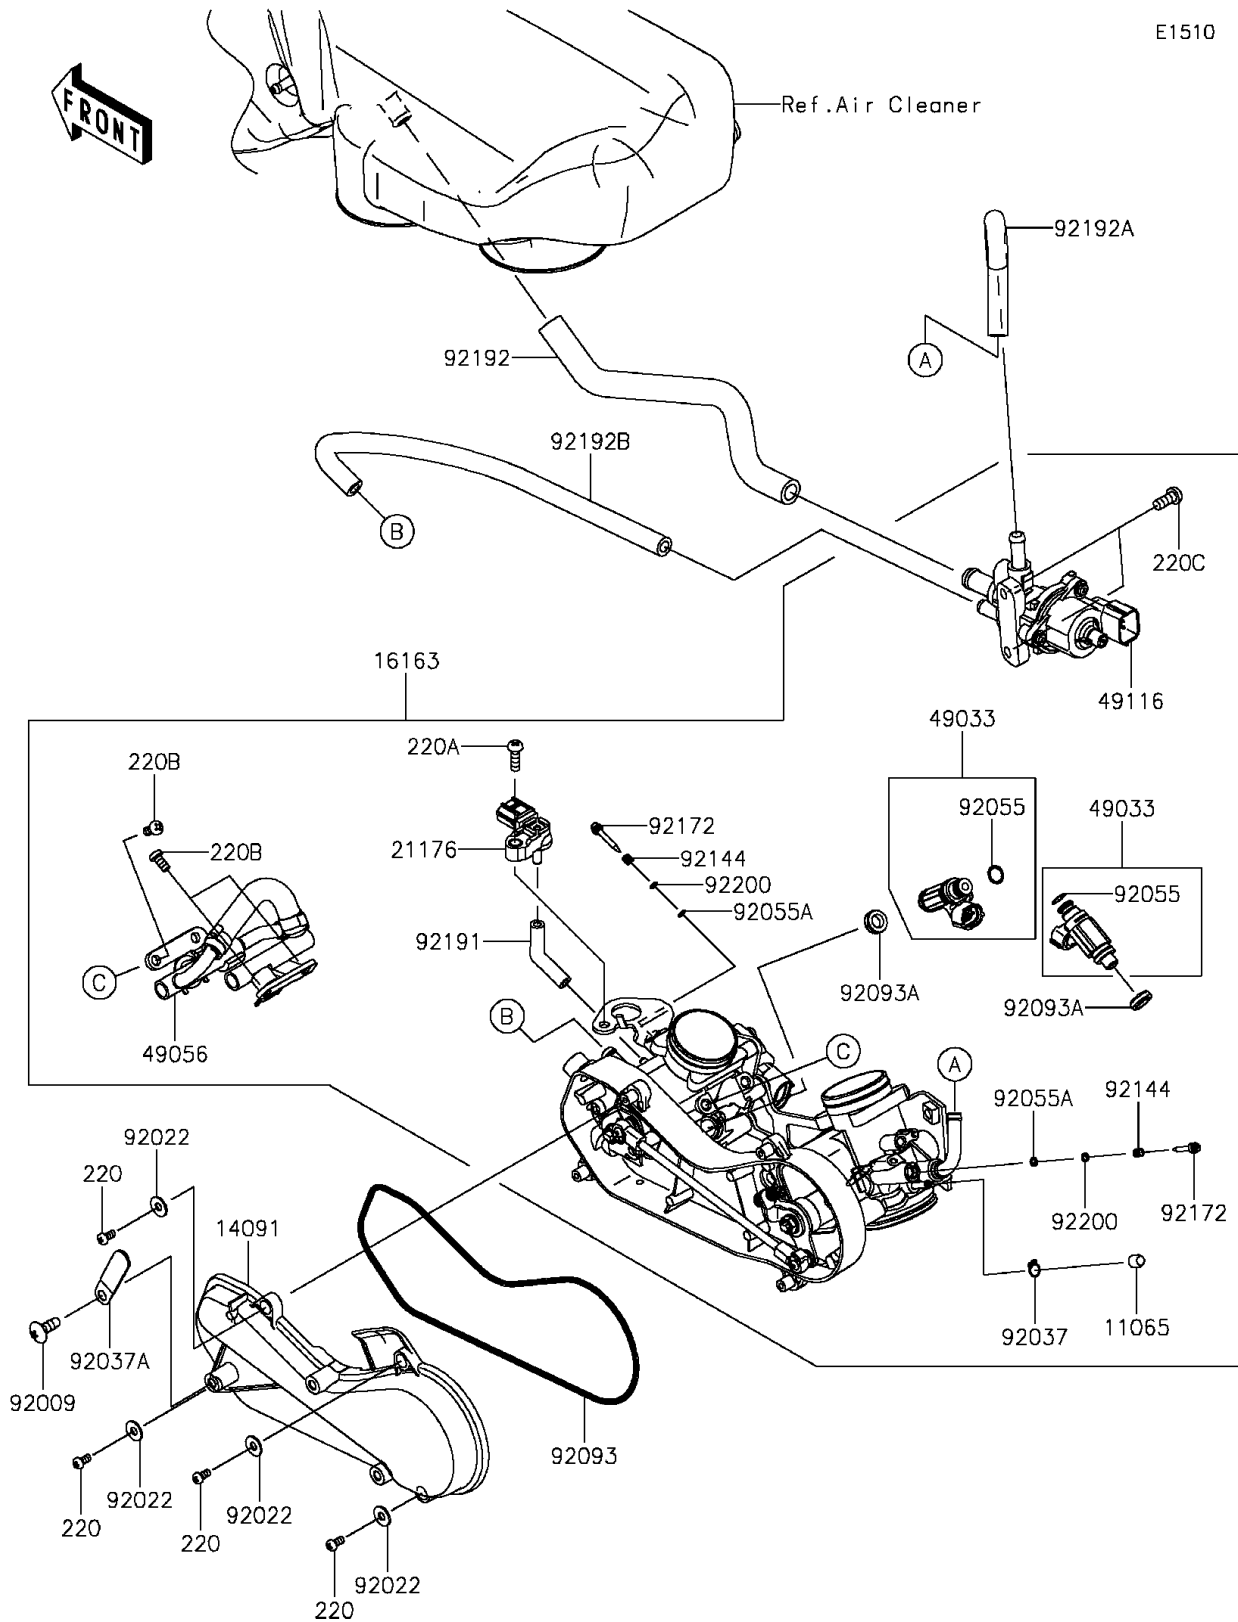

# 2014 TERYX® PARTS DIAGRAM

Throttle

E1510

## 2014 TERYX® PARTS LIST

### Throttle

ITEM NAME	PART NUMBER	QUANTITY
SCREW-PAN-CROS,4X8 (Ref # 220)	220AA0408	4
SCREW-PAN-CROS,5X16 (Ref # 220A)	220AA0516	1
SCREW-PAN-CROS,6X12 (Ref # 220B)	220AA0612	4
SCREW-PAN-CROS,6X14 (Ref # 220C)	220AA0614	2
CAP (Ref # 11065)	11065-0072	1
COVER,THROTTLE LINK (Ref # 14091)	14091-1731	1
THROTTLE-ASSY,36EIS (Ref # 16163)	16163-0790	1
SENSOR,PRESSURE (Ref # 21176)	21176-0111	1
NOZZLE-INJECTION (Ref # 49033)	49033-0011	2
PIPE-INJECTION (Ref # 49056)	49056-0033	1
VALVE-ASSY,ISC (Ref # 49116)	49116-0021	1
SCREW,6X12 (Ref # 92009)	92009-1480	1
WASHER,5.2X13X1 (Ref # 92022)	92022-1380	4
CLAMP,TUBE (Ref # 92037)	92037-1124	1
CLAMP,L=45 (Ref # 92037A)	92037-1539	1
RING-O,INJECTION NOZZLE (Ref # 92055)	92055-1622	2
RING-O,AIR SCREW (Ref # 92055A)	92055-1658	2
SEAL (Ref # 92093)	92093-0082	1
SEAL (Ref # 92093A)	92093-0127	2
SPRING,THROTTLE STOP SCREW (Ref # 92144)	92144-1674	2
SCREW (Ref # 92172)	92172-0156	2
TUBE,3.2X7.4X70 (Ref # 92191)	92191-1552	1
TUBE,ISC-CHAMBER (Ref # 92192)	92192-0948	1
TUBE,ISC-THROTTLE RR (Ref # 92192A)	92192-1211	1
TUBE,ISC-THROTTLE FR (Ref # 92192B)	92192-1212	1
WASHER,PILOT AIR SCREW (Ref # 92200)	92200-1564	2