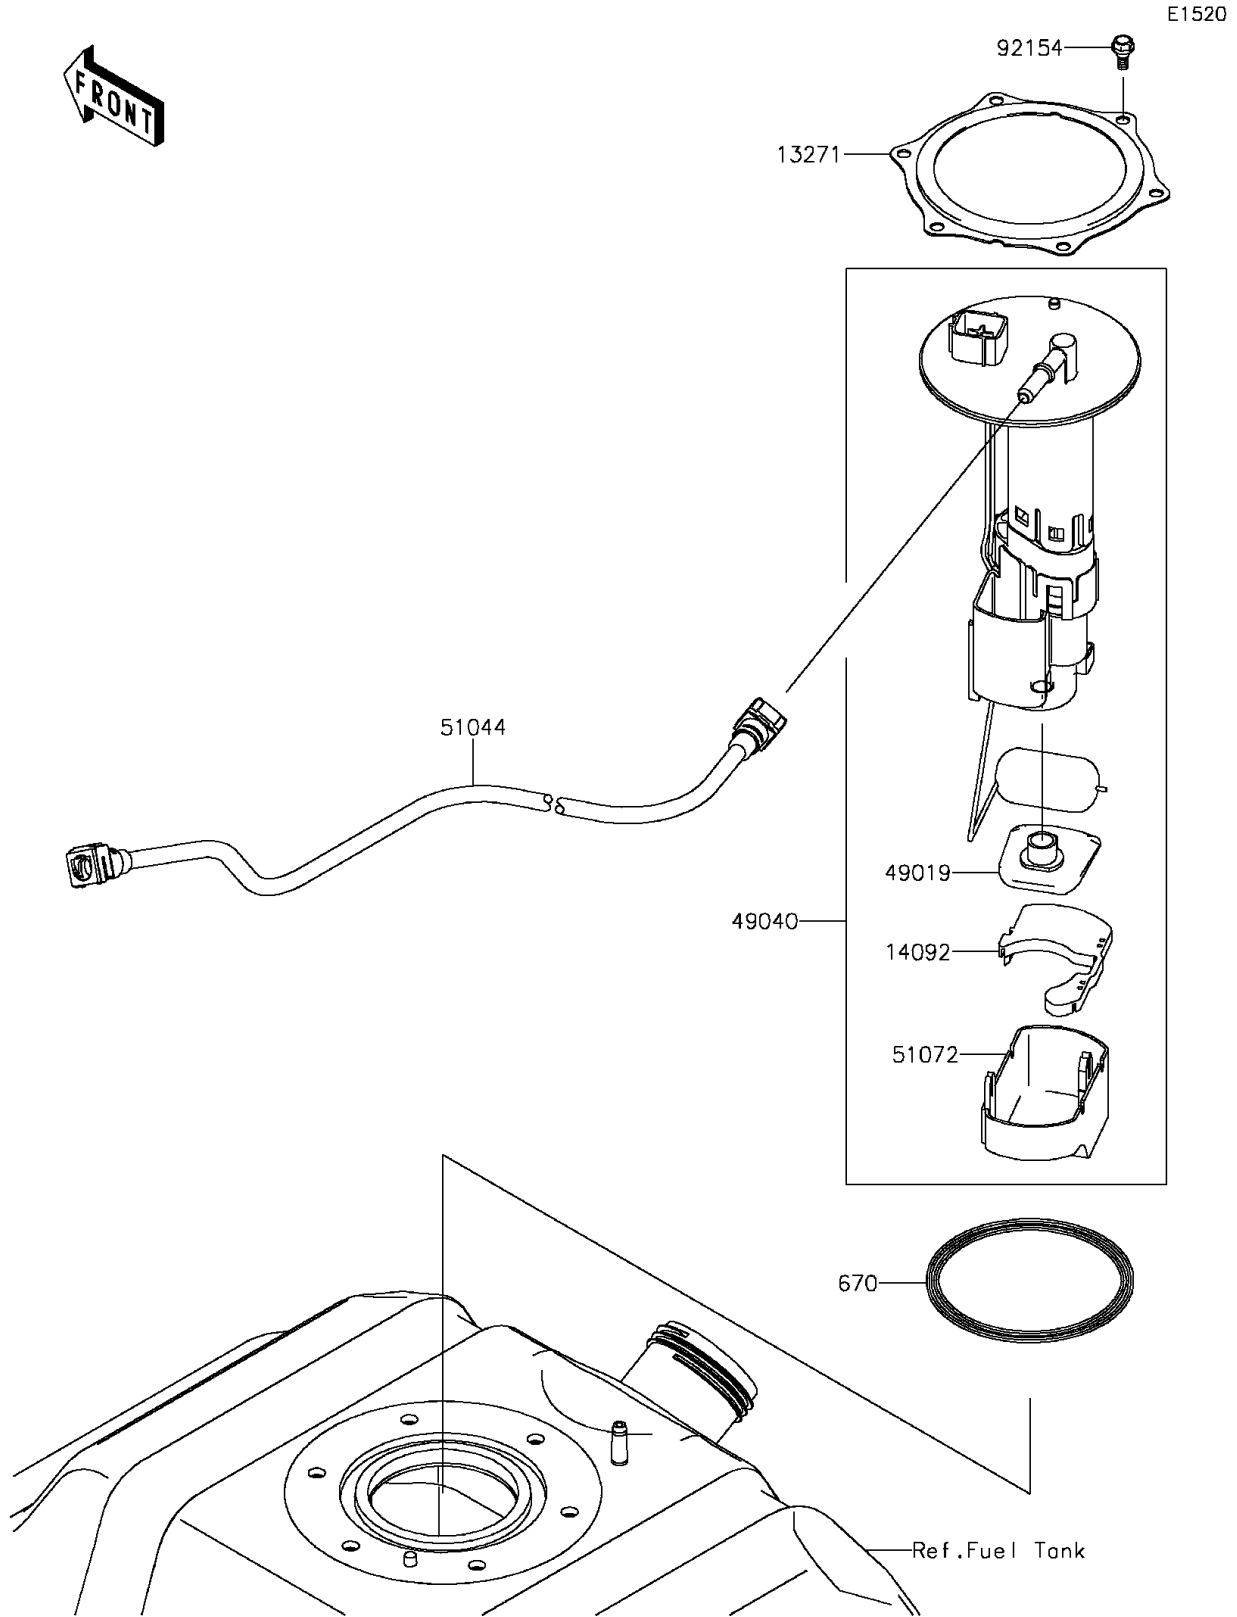

2014 TERYX® PARTS DIAGRAM

Fuel Pump

2014 TERYX® PARTS LIST

Fuel Pump

ITEM NAME	PART NUMBER	QUANTITY
O RING (Ref # 670)	670E5090	1
PLATE (Ref # 13271)	13271-0980	1
COVER (Ref # 14092)	14092-1044	1
FILTER-FUEL (Ref # 49019)	49019-0013	1
PUMP-FUEL (Ref # 49040)	49040-0716	1
TUBE-ASSY (Ref # 51044)	51044-0746	1
CHAMBER-FUEL (Ref # 51072)	51072-0003	1
BOLT,FLANGED,5X4.5 (Ref # 92154)	92154-0974	6