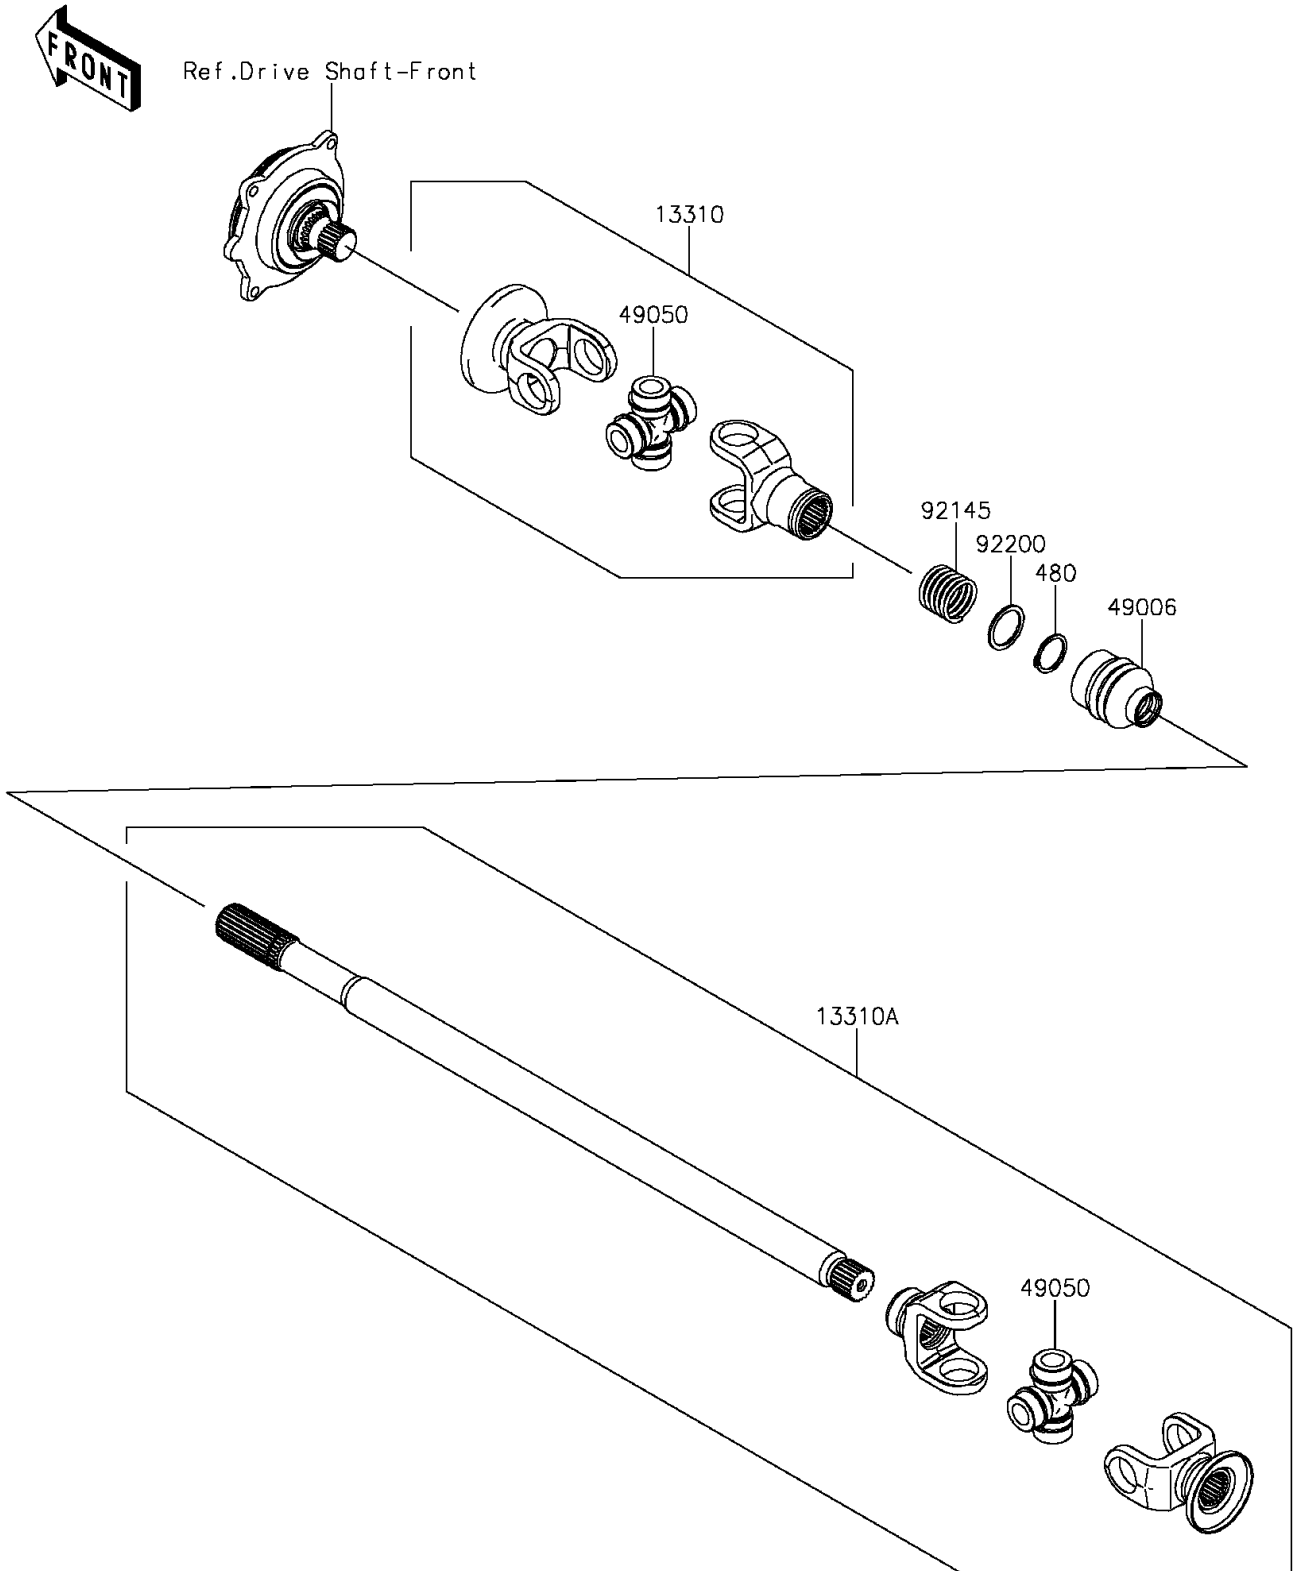

# 2014 TERYX® PARTS DIAGRAM

Drive Shaft-Propeller

E3135

## 2014 TERYX® PARTS LIST

### Drive Shaft-Propeller

ITEM NAME	PART NUMBER	QUANTITY
CIRCLIP-TYPE-C,24MM (Ref # 480)	480J2400	1
SHAFT-ASSY,FRONT GEAR SIDE (Ref # 13310)	13310-0031	1
SHAFT-ASSY,FRONT ENG SIDE (Ref # 13310A)	13310-0032	1
BOOT,GEAR ASSY SIDE (Ref # 49006)	49006-0108	1
SPIDER (Ref # 49050)	49050-0034	2
SPRING (Ref # 92145)	92145-0823	1
WASHER,25X31X1.5 (Ref # 92200)	92200-0600	1