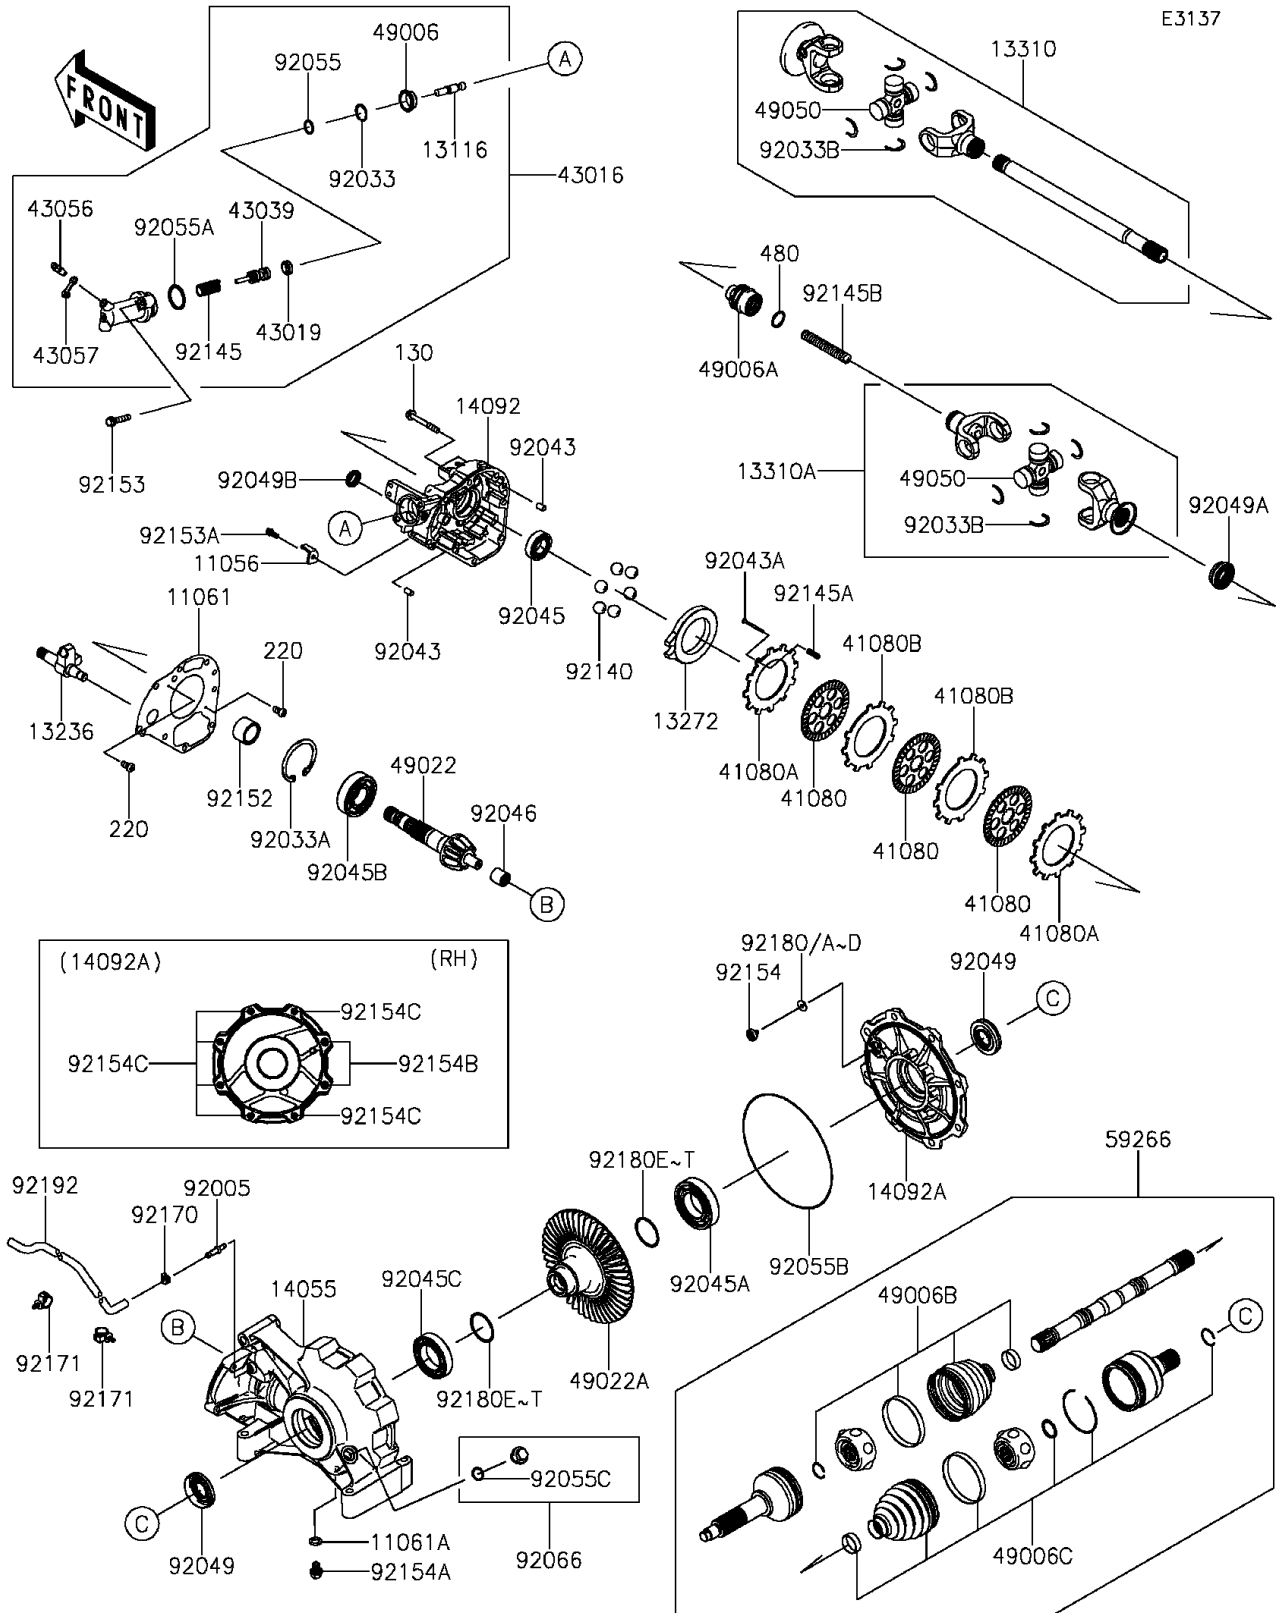

## Drive Shaft-Rear

### Drive Shaft-Rear

ITEM NAME	PART NUMBER	QUANTITY
RING-SNAP (Ref # 92033A)	92033-0713	1
RING-SNAP (Ref # 92033B)	92033-0735	8
PIN,8X14 (Ref # 92043)	92043-1567	2
PIN,3X35 (Ref # 92043A)	92043-1617	2
BEARING-BALL,#6005 (Ref # 92045)	92045-0077	1
BEARING-BALL,6209 (Ref # 92045A)	92045-0744	1
BEARING-BALL,6306 (Ref # 92045B)	92045-0748	1
BEARING-BALL,6009 (Ref # 92045C)	92045-0749	1
BEARING-NEEDLE,16NQ2322A (Ref # 92046)	92046-0606	1
SEAL-OIL,33X60X11 (Ref # 92049)	92049-0721	2
SEAL-OIL,25X45X9.5 (Ref # 92049A)	92049-0739	1
SEAL-OIL,TC17X28X6 (Ref # 92049B)	92049-1537	1
RING-O (Ref # 92055)	92055-0146	1
RING-O (Ref # 92055A)	92055-0147	1
RING-O (Ref # 92055B)	92055-0722	1
RING-O,20X2.5 (Ref # 92055C)	92055-0754	1
PLUG (Ref # 92066)	92066-0728	1
BALL,D/O#12 (Ref # 92140)	92140-1064	6
SPRING (Ref # 92145)	92145-0882	1
SPRING,RR BRAKE (Ref # 92145A)	92145-1301	2
SPRING,PROPELLER SHAFT (Ref # 92145B)	92145-1304	1
COLLAR (Ref # 92152)	92152-1525	1
BOLT,FLANGED,8X40 (Ref # 92153)	92153-1727	2
BOLT,FLANGED-SMALL,6X16 (Ref # 92153A)	92153-1729	1
BOLT,BUTTON (Ref # 92154)	92154-0831	1
BOLT,DRAIN (Ref # 92154A)	92154-0832	1
BOLT,FLANGED,10X40 (Ref # 92154B)	92154-0833	2
BOLT,FLANGED,10X40 (Ref # 92154C)	92154-0834	6
CLAMP (Ref # 92170)	92170-2043	1