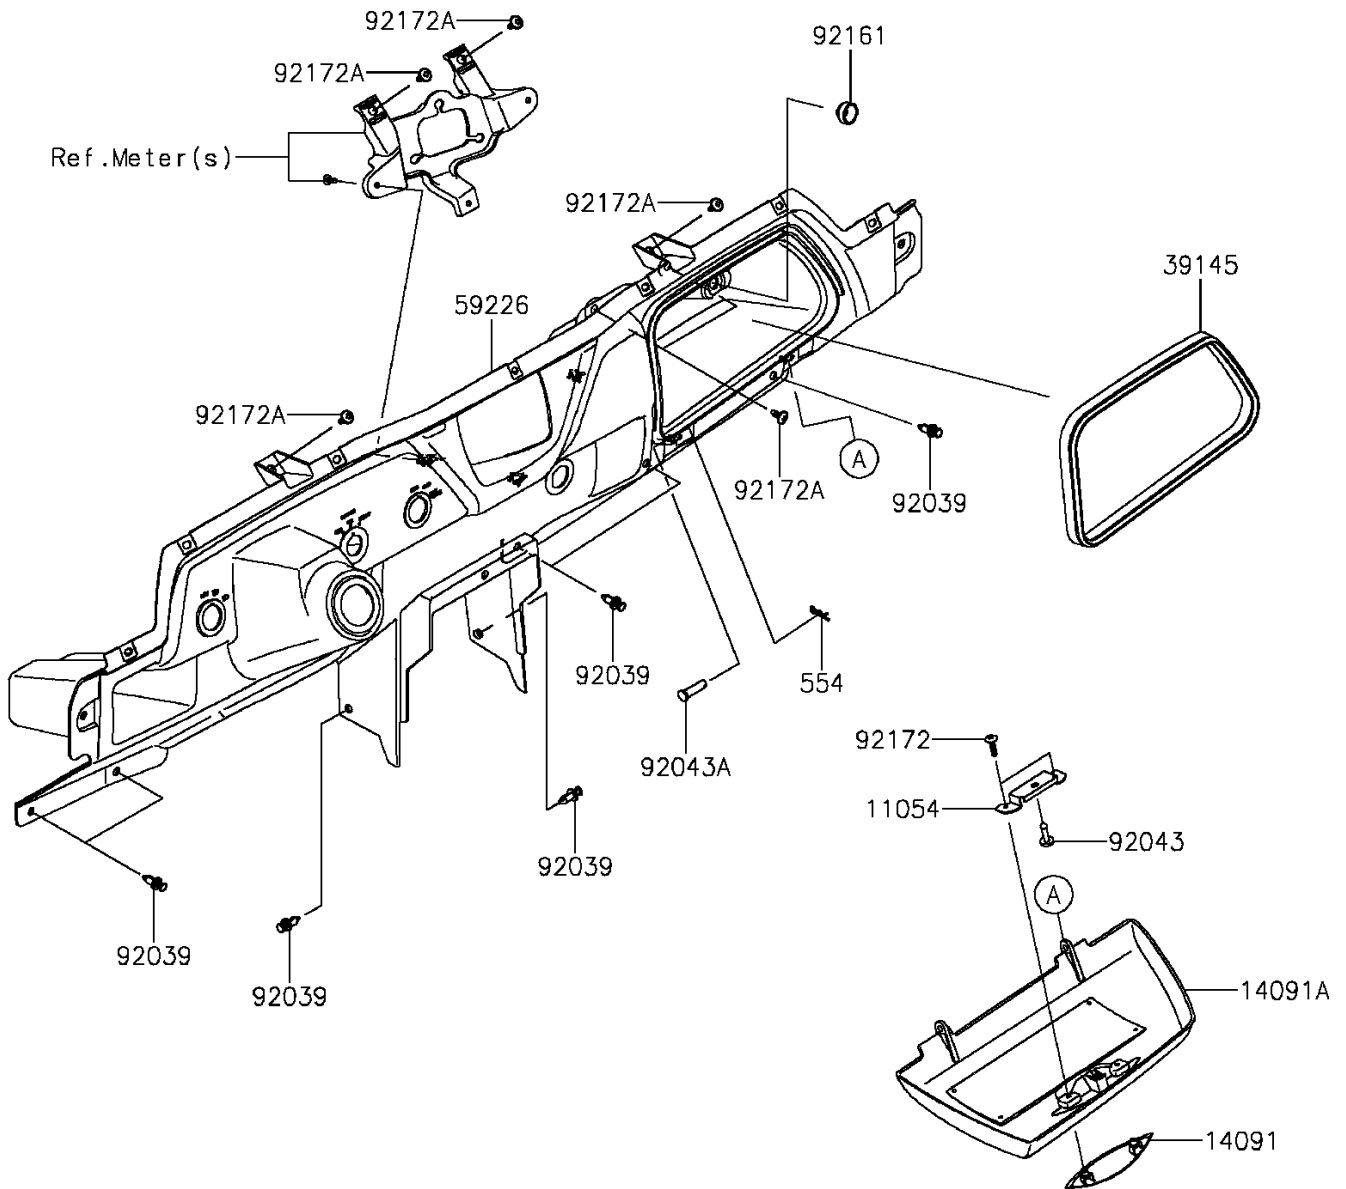

2014 TERYX® PARTS DIAGRAM

Front Box

F2135

2014 TERYX® PARTS LIST

Front Box

ITEM NAME	PART NUMBER	QUANTITY
PIN-SNAP,1.2X21.2 (Ref # 554)	554DA0600	2
BRACKET (Ref # 11054)	11054-1789	1
COVER,STORAGE CAP,F.BLACK (Ref # 14091)	14091-0700-6Z	1
COVER,STORAGE,F.BLACK (Ref # 14091A)	14091-0985-6Z	1
TRIM-SEAL,L=940 (Ref # 39145)	39145-0029	1
PANEL-CONTROL (Ref # 59226)	59226-0033	1
RIVET (Ref # 92039)	92039-1229	7
PIN (Ref # 92043)	92043-0138	1
PIN,6X23 (Ref # 92043A)	92043-0164	2
DAMPER (Ref # 92161)	92161-0568	1
SCREW,TAPPING,4X16 (Ref # 92172)	92172-0347	2
SCREW,6X16 (Ref # 92172A)	92172-0826	6