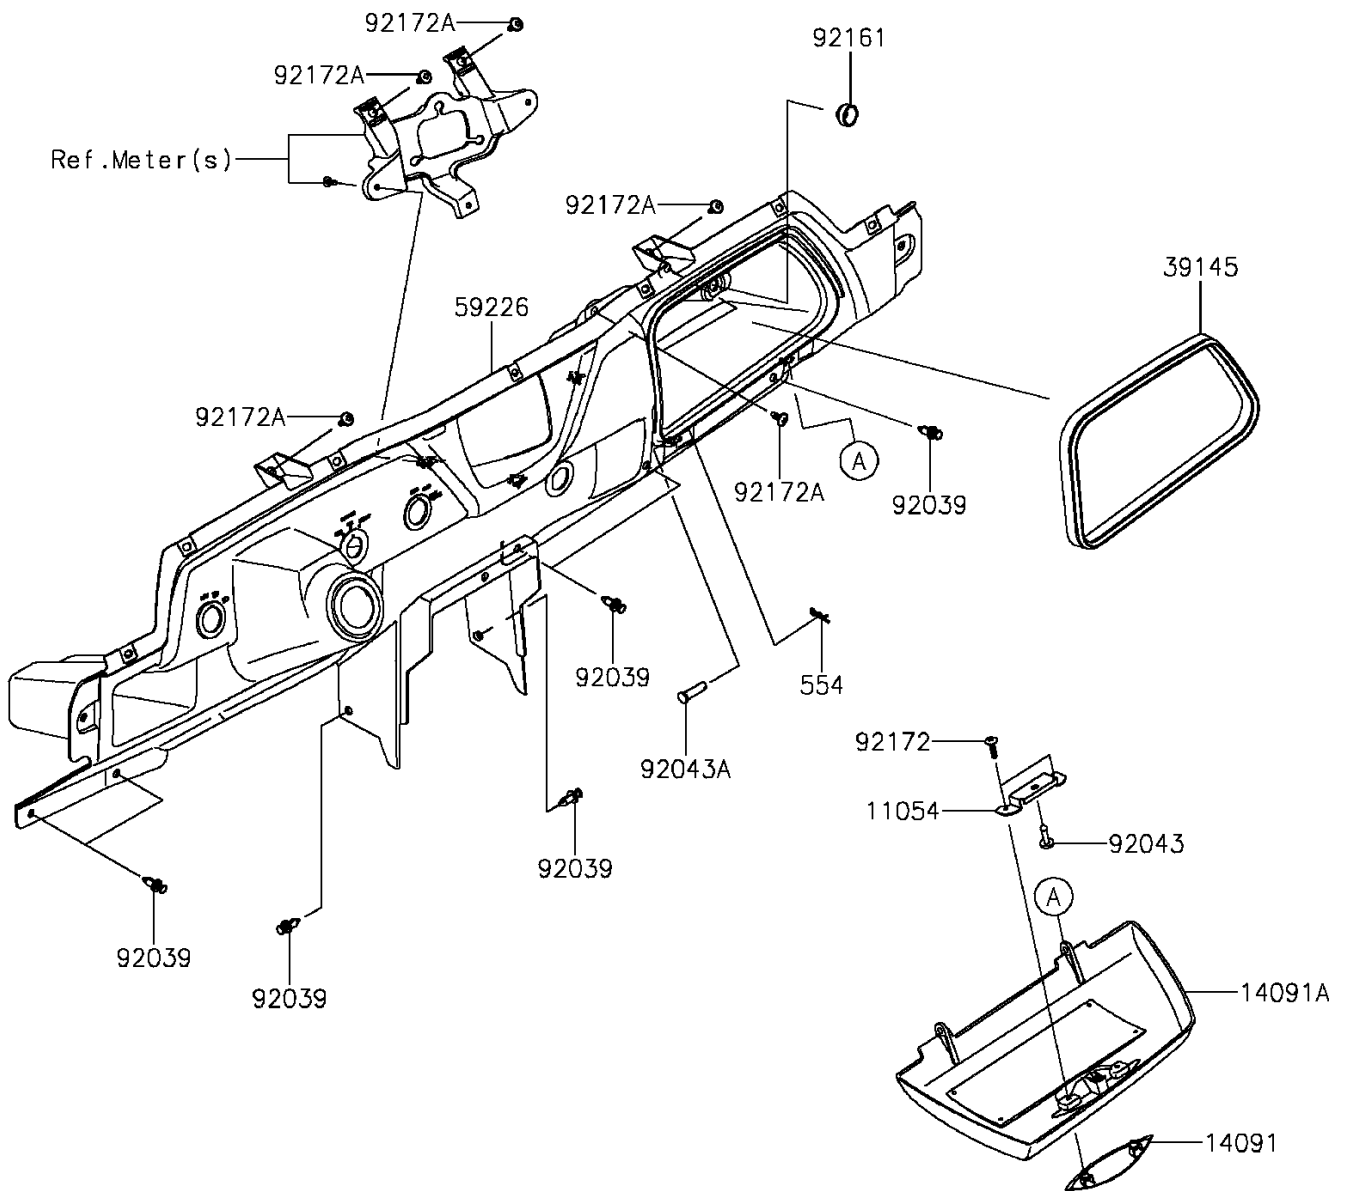

2014 TERYX® PARTS DIAGRAM

Front Box

F2135

2014 TERYX® PARTS LIST

Front Box

ITEM NAME	PART NUMBER	QUANTITY
PIN-SNAP,1.2X21.2 (Ref # 554)	554DA0600	2
BRACKET (Ref # 11054)	11054-1789	1
COVER,STORAGE CAP,F.BLACK (Ref # 14091)	14091-0700-6Z	1
COVER,STORAGE,F.BLACK (Ref # 14091A)	14091-0985-6Z	1
TRIM-SEAL,L=940 (Ref # 39145)	39145-0029	1
PANEL-CONTROL (Ref # 59226)	59226-0033	1
RIVET (Ref # 92039)	92039-1229	7
PIN (Ref # 92043)	92043-0138	1
PIN,6X23 (Ref # 92043A)	92043-0164	2
DAMPER (Ref # 92161)	92161-0568	1
SCREW,TAPPING,4X16 (Ref # 92172)	92172-0347	2
SCREW,6X16 (Ref # 92172A)	92172-0826	6