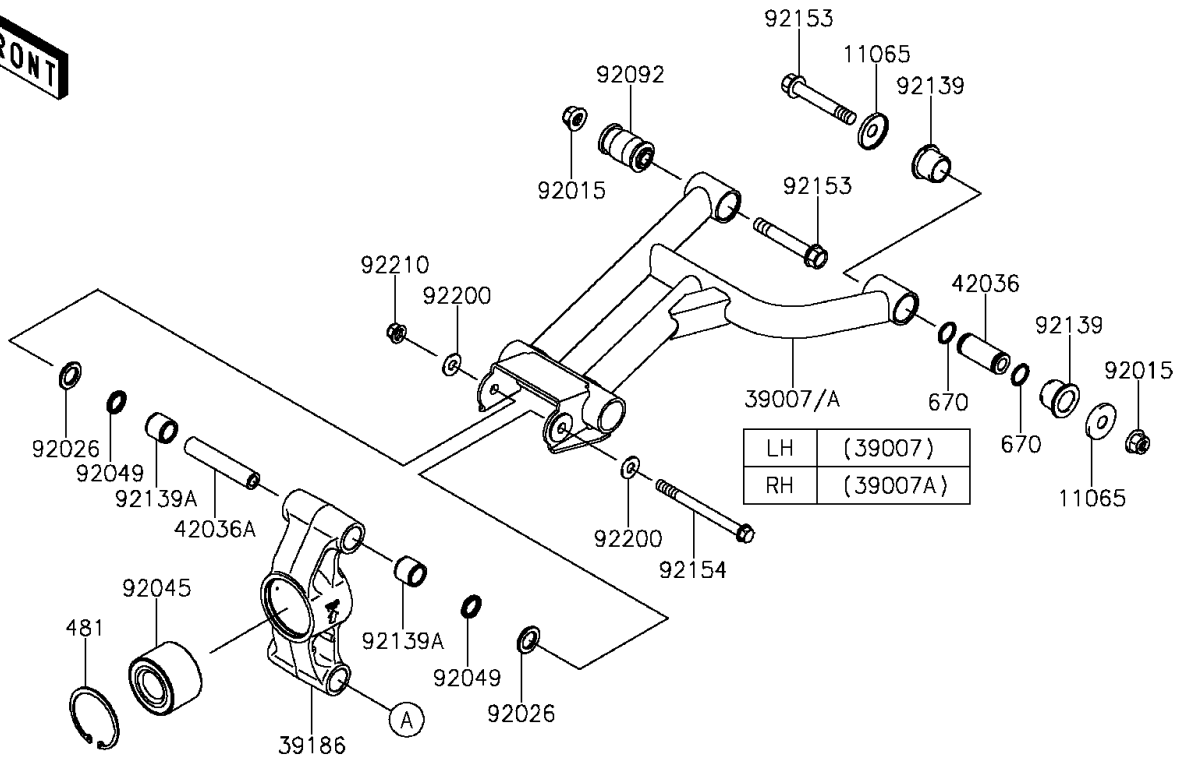

# 2014 TERYX® PARTS DIAGRAM

Rear Suspension

F2153

## 2014 TERYX® PARTS LIST

### Rear Suspension

ITEM NAME	PART NUMBER	QUANTITY
BOLT-FLANGED,6X12 (Ref # 130)	130BA0612	4
CIRCLIP (Ref # 481)	481J6200	2
O RING,18MM (Ref # 670)	670B2018	8
CAP (Ref # 11065)	11065-0253	8
ARM-SUSP,RR,UPP,LH,BLACK (Ref # 39007)	39007-0345-10	1
ARM-SUSP,RR,UPP,RH,BLACK (Ref # 39007A)	39007-0346-10	1
ARM-SUSP,RR,LWR,LH,BLACK (Ref # 39007B)	39007-0347-10	1
ARM-SUSP,RR,LWR,RH,BLACK (Ref # 39007C)	39007-0348-10	1
KNUCKLE,RR (Ref # 39186)	39186-0316	2
SLEEVE (Ref # 42036)	42036-0062	4
SLEEVE,10X17X88 (Ref # 42036A)	42036-0710	4
GUARD,REAR ARM (Ref # 55020)	55020-0805	2
NUT,LOCK,FLANGED,12MM (Ref # 92015)	92015-1433	8
SPACER,17X28.6X3 (Ref # 92026)	92026-0746	8
BEARING-BALL,30X62X40 (Ref # 92045)	92045-0739	2
SEAL-OIL,17X24X3 (Ref # 92049)	92049-0726	8
BUSHING-RUBBER (Ref # 92092)	92092-0555	4
BUSHING (Ref # 92139)	92139-0231	8
BUSHING,17X24X21.5 (Ref # 92139A)	92139-0736	8
COLLAR (Ref # 92143)	92143-1087	4
BOLT,FLANGED,12X76.5 (Ref # 92153)	92153-1733	8
BOLT,FLANGED,10X117 (Ref # 92154)	92154-0743	4
WASHER,10.3X23X1.6 (Ref # 92200)	92200-2009	8
NUT,LOCK,FLANGED,10MM (Ref # 92210)	92210-1080	4