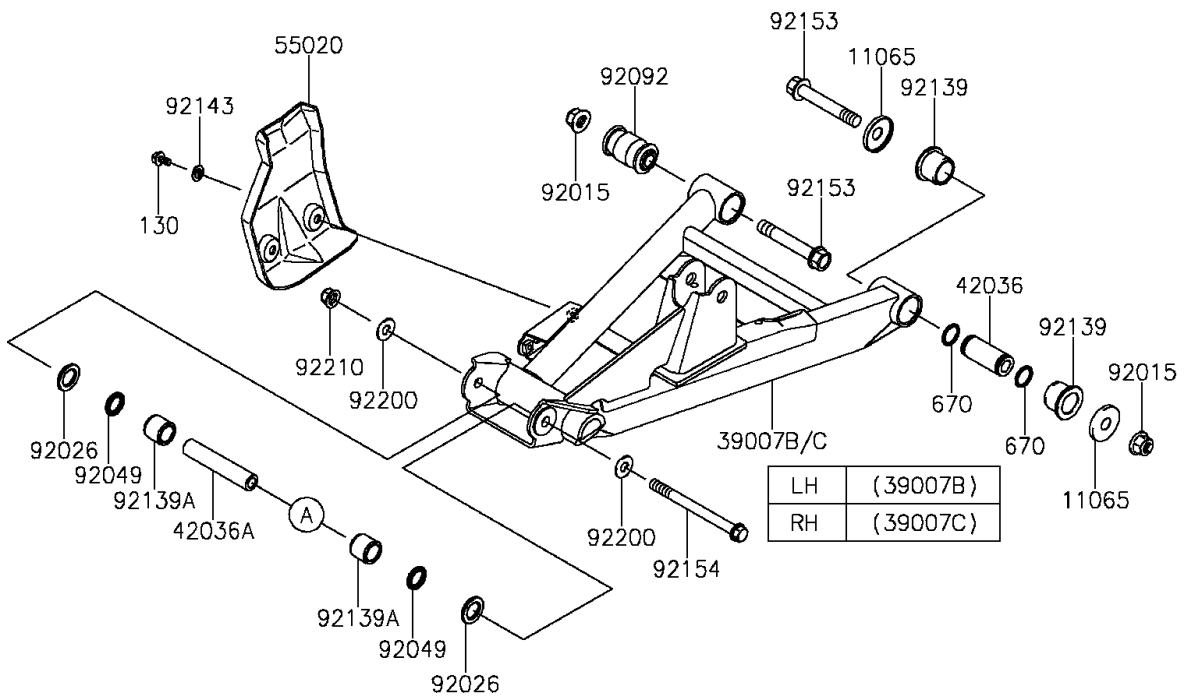

# 2014 TERYX® PARTS DIAGRAM

Rear Suspension

F2153

## 2014 TERYX® PARTS LIST

### Rear Suspension

| ITEM NAME                               | PART NUMBER   | QUANTITY |
|---|---------------|----------|
| BOLT-FLANGED,6X12 (Ref # 130)           | 130BA0612     | 4        |
| CIRCLIP (Ref # 481)                     | 481J6200      | 2        |
| O RING,18MM (Ref # 670)                 | 670B2018      | 8        |
| CAP (Ref # 11065)                       | 11065-0253    | 8        |
| ARM-SUSP,RR,UPP,LH,BLACK (Ref # 39007)  | 39007-0345-10 | 1        |
| ARM-SUSP,RR,UPP,RH,BLACK (Ref # 39007A) | 39007-0346-10 | 1        |
| ARM-SUSP,RR,LWR,LH,BLACK (Ref # 39007B) | 39007-0347-10 | 1        |
| ARM-SUSP,RR,LWR,RH,BLACK (Ref # 39007C) | 39007-0348-10 | 1        |
| KNUCKLE,RR (Ref # 39186)                | 39186-0316    | 2        |
| SLEEVE (Ref # 42036)                    | 42036-0062    | 4        |
| SLEEVE,10X17X88 (Ref # 42036A)          | 42036-0710    | 4        |
| GUARD,REAR ARM (Ref # 55020)            | 55020-0805    | 2        |
| NUT,LOCK,FLANGED,12MM (Ref # 92015)     | 92015-1433    | 8        |
| SPACER,17X28.6X3 (Ref # 92026)          | 92026-0746    | 8        |
| BEARING-BALL,30X62X40 (Ref # 92045)     | 92045-0739    | 2        |
| SEAL-OIL,17X24X3 (Ref # 92049)          | 92049-0726    | 8        |
| BUSHING-RUBBER (Ref # 92092)            | 92092-0555    | 4        |
| BUSHING (Ref # 92139)                   | 92139-0231    | 8        |
| BUSHING,17X24X21.5 (Ref # 92139A)       | 92139-0736    | 8        |
| COLLAR (Ref # 92143)                    | 92143-1087    | 4        |
| BOLT,FLANGED,12X76.5 (Ref # 92153)      | 92153-1733    | 8        |
| BOLT,FLANGED,10X117 (Ref # 92154)       | 92154-0743    | 4        |
| WASHER,10.3X23X1.6 (Ref # 92200)        | 92200-2009    | 8        |
| NUT,LOCK,FLANGED,10MM (Ref # 92210)     | 92210-1080    | 4        |