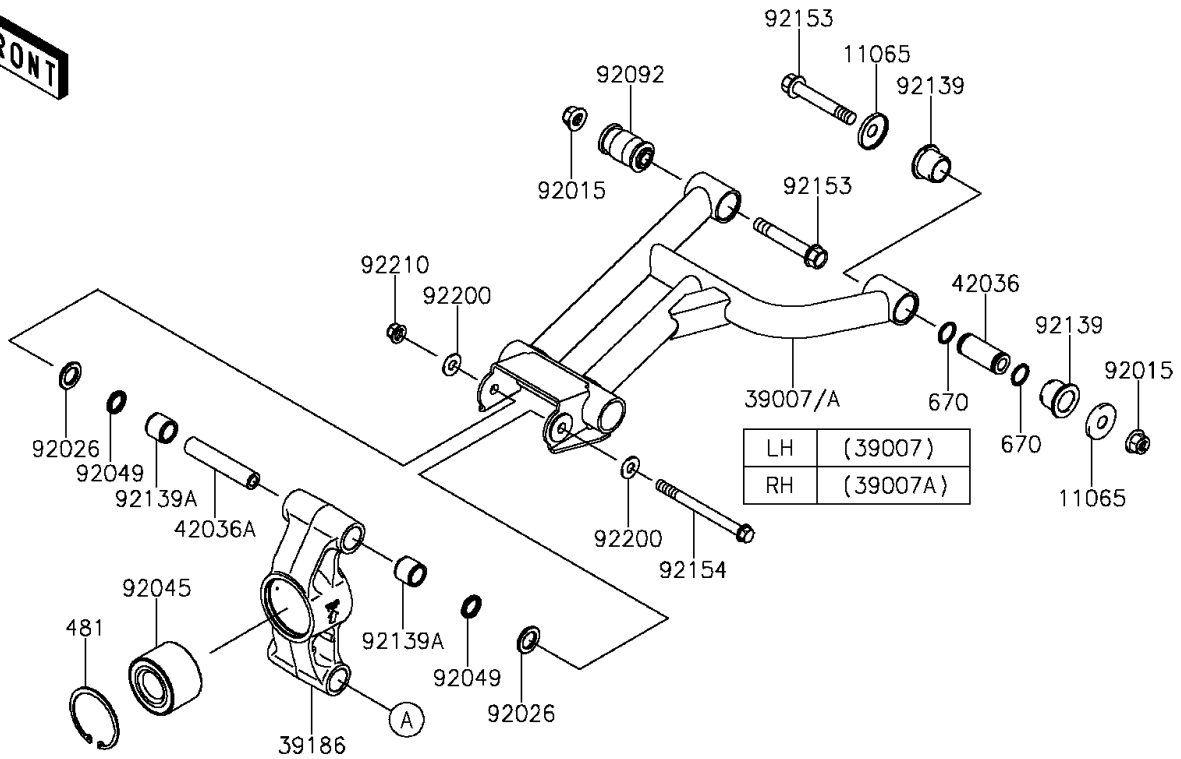

# 2014 TERYX® PARTS DIAGRAM

Rear Suspension

F2153

## 2014 TERYX® PARTS LIST

### Rear Suspension

| ITEM NAME                               | PART NUMBER   | QUANTITY |
|---|---------------|----------|
| BOLT-FLANGED,6X12 (Ref # 130)           | 130BA0612     | 4        |
| CIRCLIP (Ref # 481)                     | 481J6200      | 2        |
| O RING,18MM (Ref # 670)                 | 670B2018      | 8        |
| CAP (Ref # 11065)                       | 11065-0253    | 8        |
| ARM-SUSP,RR,UPP,LH,BLACK (Ref # 39007)  | 39007-0345-10 | 1        |
| ARM-SUSP,RR,UPP,RH,BLACK (Ref # 39007A) | 39007-0346-10 | 1        |
| ARM-SUSP,RR,LWR,LH,BLACK (Ref # 39007B) | 39007-0347-10 | 1        |
| ARM-SUSP,RR,LWR,RH,BLACK (Ref # 39007C) | 39007-0348-10 | 1        |
| KNUCKLE,RR (Ref # 39186)                | 39186-0316    | 2        |
| SLEEVE (Ref # 42036)                    | 42036-0062    | 4        |
| SLEEVE,10X17X88 (Ref # 42036A)          | 42036-0710    | 4        |
| GUARD,REAR ARM (Ref # 55020)            | 55020-0805    | 2        |
| NUT,LOCK,FLANGED,12MM (Ref # 92015)     | 92015-1433    | 8        |
| SPACER,17X28.6X3 (Ref # 92026)          | 92026-0746    | 8        |
| BEARING-BALL,30X62X40 (Ref # 92045)     | 92045-0739    | 2        |
| SEAL-OIL,17X24X3 (Ref # 92049)          | 92049-0726    | 8        |
| BUSHING-RUBBER (Ref # 92092)            | 92092-0555    | 4        |
| BUSHING (Ref # 92139)                   | 92139-0231    | 8        |
| BUSHING,17X24X21.5 (Ref # 92139A)       | 92139-0736    | 8        |
| COLLAR (Ref # 92143)                    | 92143-1087    | 4        |
| BOLT,FLANGED,12X76.5 (Ref # 92153)      | 92153-1733    | 8        |
| BOLT,FLANGED,10X117 (Ref # 92154)       | 92154-0743    | 4        |
| WASHER,10.3X23X1.6 (Ref # 92200)        | 92200-2009    | 8        |
| NUT,LOCK,FLANGED,10MM (Ref # 92210)     | 92210-1080    | 4        |