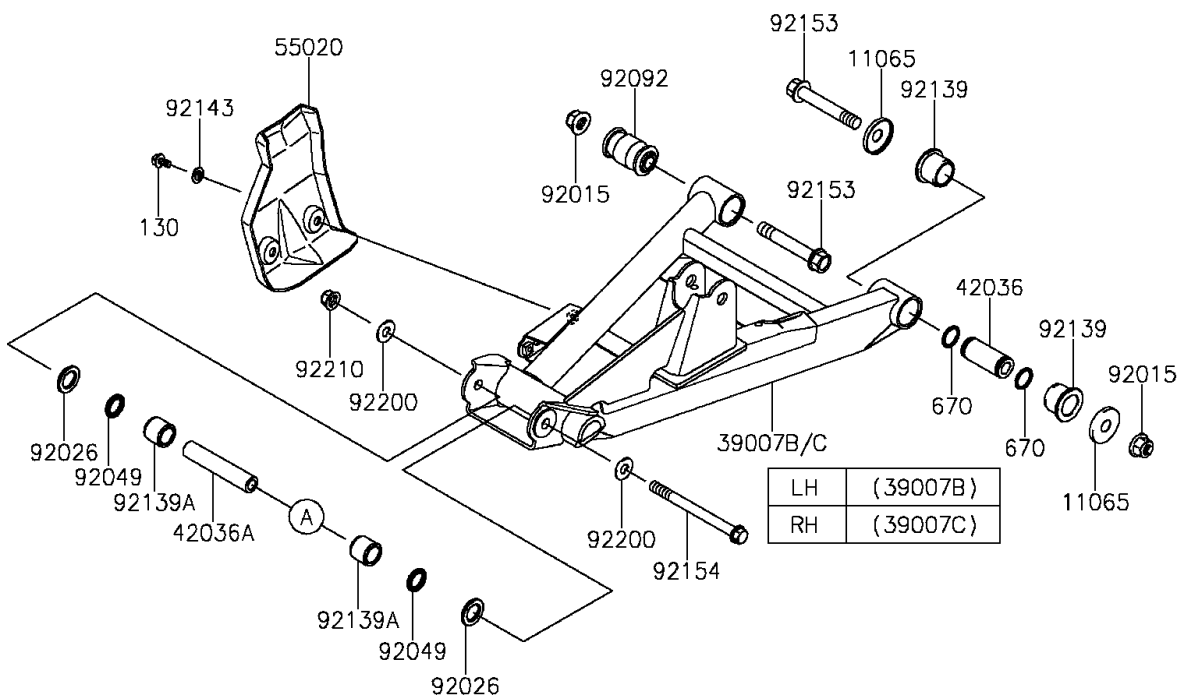

# 2014 TERYX® PARTS DIAGRAM

Rear Suspension

F2153

## 2014 TERYX® PARTS LIST

### Rear Suspension

ITEM NAME	PART NUMBER	QUANTITY
BOLT-FLANGED,6X12 (Ref # 130)	130BA0612	4
CIRCLIP (Ref # 481)	481J6200	2
O RING,18MM (Ref # 670)	670B2018	8
CAP (Ref # 11065)	11065-0253	8
ARM-SUSP,RR,UPP,LH,BLACK (Ref # 39007)	39007-0345-10	1
ARM-SUSP,RR,UPP,RH,BLACK (Ref # 39007A)	39007-0346-10	1
ARM-SUSP,RR,LWR,LH,BLACK (Ref # 39007B)	39007-0347-10	1
ARM-SUSP,RR,LWR,RH,BLACK (Ref # 39007C)	39007-0348-10	1
KNUCKLE,RR (Ref # 39186)	39186-0316	2
SLEEVE (Ref # 42036)	42036-0062	4
SLEEVE,10X17X88 (Ref # 42036A)	42036-0710	4
GUARD,REAR ARM (Ref # 55020)	55020-0805	2
NUT,LOCK,FLANGED,12MM (Ref # 92015)	92015-1433	8
SPACER,17X28.6X3 (Ref # 92026)	92026-0746	8
BEARING-BALL,30X62X40 (Ref # 92045)	92045-0739	2
SEAL-OIL,17X24X3 (Ref # 92049)	92049-0726	8
BUSHING-RUBBER (Ref # 92092)	92092-0555	4
BUSHING (Ref # 92139)	92139-0231	8
BUSHING,17X24X21.5 (Ref # 92139A)	92139-0736	8
COLLAR (Ref # 92143)	92143-1087	4
BOLT,FLANGED,12X76.5 (Ref # 92153)	92153-1733	8
BOLT,FLANGED,10X117 (Ref # 92154)	92154-0743	4
WASHER,10.3X23X1.6 (Ref # 92200)	92200-2009	8
NUT,LOCK,FLANGED,10MM (Ref # 92210)	92210-1080	4