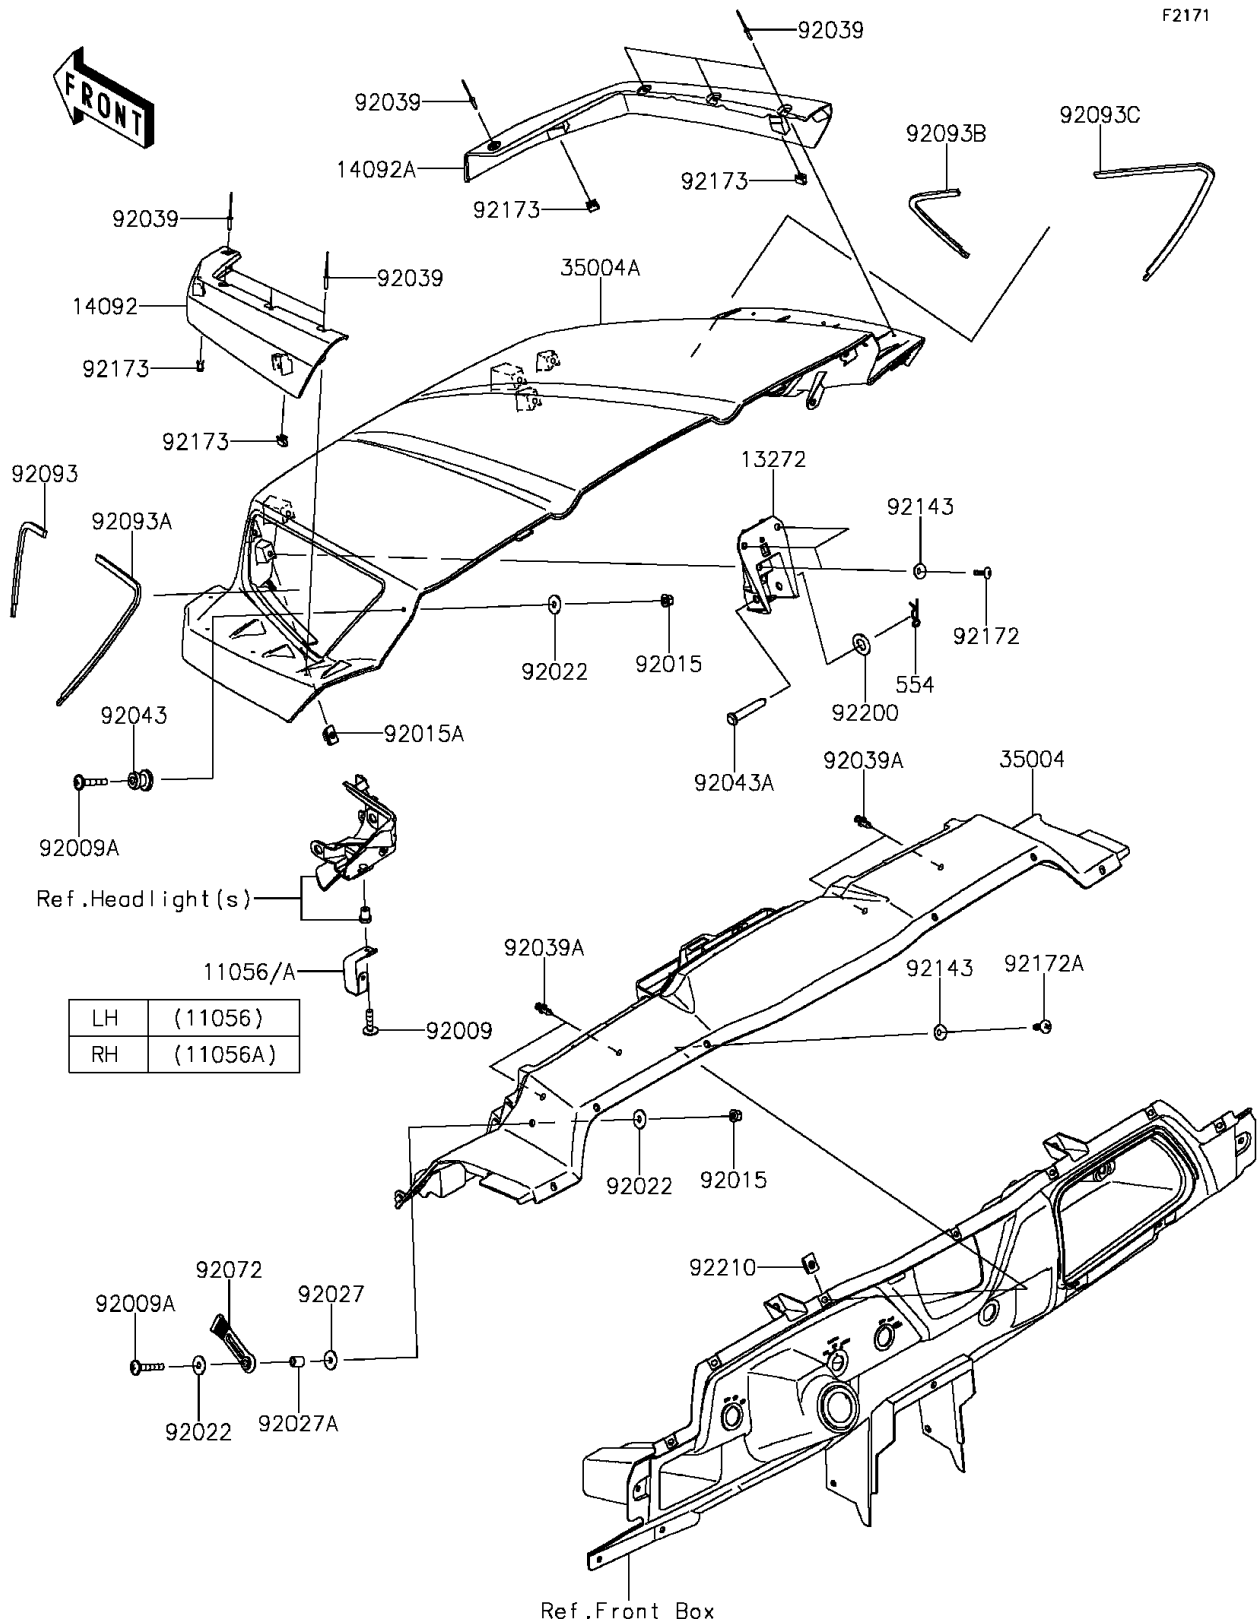

2014 TERYX® PARTS DIAGRAM

Front Fender(s)

2014 TERYX® PARTS LIST

Front Fender(s)

| ITEM NAME | PART NUMBER | QUANTITY |
|--|----------------|----------|
| PIN-SNAP,12MM (Ref # 554) | 554DA1200 | 2 |
| BRACKET,LH (Ref # 11056) | 11056-0129 | 1 |
| BRACKET,RH (Ref # 11056A) | 11056-0130 | 1 |
| PLATE (Ref # 13272) | 13272-0871 | 2 |
| COVER,OVER FENDER,LH,V.BLUE (Ref # 14092) | 14092-0746-40D | 1 |
| COVER,OVER FENDER,RH,V.BLUE (Ref # 14092A) | 14092-0756-40D | 1 |
| FENDER-FRONT,RR,V.BLUE (Ref # 35004) | 35004-0325-40D | 1 |
| FENDER-FRONT,FR,V.BLUE (Ref # 35004A) | 35004-0333-40D | 1 |
| SCREW,6X25 (Ref # 92009) | 92009-1465 | 2 |
| SCREW,6X35 (Ref # 92009A) | 92009-1672 | 4 |
| NUT,LOCK,FLANGED,6MM (Ref # 92015) | 92015-1339 | 4 |
| NUT,5MM (Ref # 92015A) | 92015-1627 | 6 |
| WASHER,6.5X20X1.6 (Ref # 92022) | 92022-125 | 6 |
| COLLAR,L=5.1 (Ref # 92027) | 92027-1260 | 2 |
| COLLAR,6.8X10X12 (Ref # 92027A) | 92027-162 | 2 |
| RIVET,4.9X19.8 (Ref # 92039) | 92039-0704 | 8 |
| RIVET (Ref # 92039A) | 92039-1229 | 4 |
| PIN (Ref # 92043) | 92043-0197 | 2 |
| PIN,12.4X72.4 (Ref # 92043A) | 92043-0716 | 2 |
| BAND (Ref # 92072) | 92072-0144 | 2 |
| SEAL,FR,LH (Ref # 92093) | 92093-0168 | 1 |
| SEAL,RR,LH (Ref # 92093A) | 92093-0169 | 1 |
| SEAL,FR,RH (Ref # 92093B) | 92093-0170 | 1 |
| SEAL,RR,RH (Ref # 92093C) | 92093-0171 | 1 |
| COLLAR (Ref # 92143) | 92143-1087 | 12 |
| SCREW,5X16 (Ref # 92172) | 92172-0322 | 6 |
| SCREW,TAPPING,6X20 (Ref # 92172A) | 92172-0488 | 6 |
| CLAMP (Ref # 92173) | 92173-0104 | 4 |
| WASHER,13X24X2 (Ref # 92200) | 92200-0451 | 2 |

2014 TERYX® PARTS LIST

Front Fender(s)

| ITEM NAME | PART NUMBER | QUANTITY |
|-----------------------------------|-------------|----------|
| NUT,LEAF SPRING,6MM (Ref # 92210) | 92210-0624 | 6 |