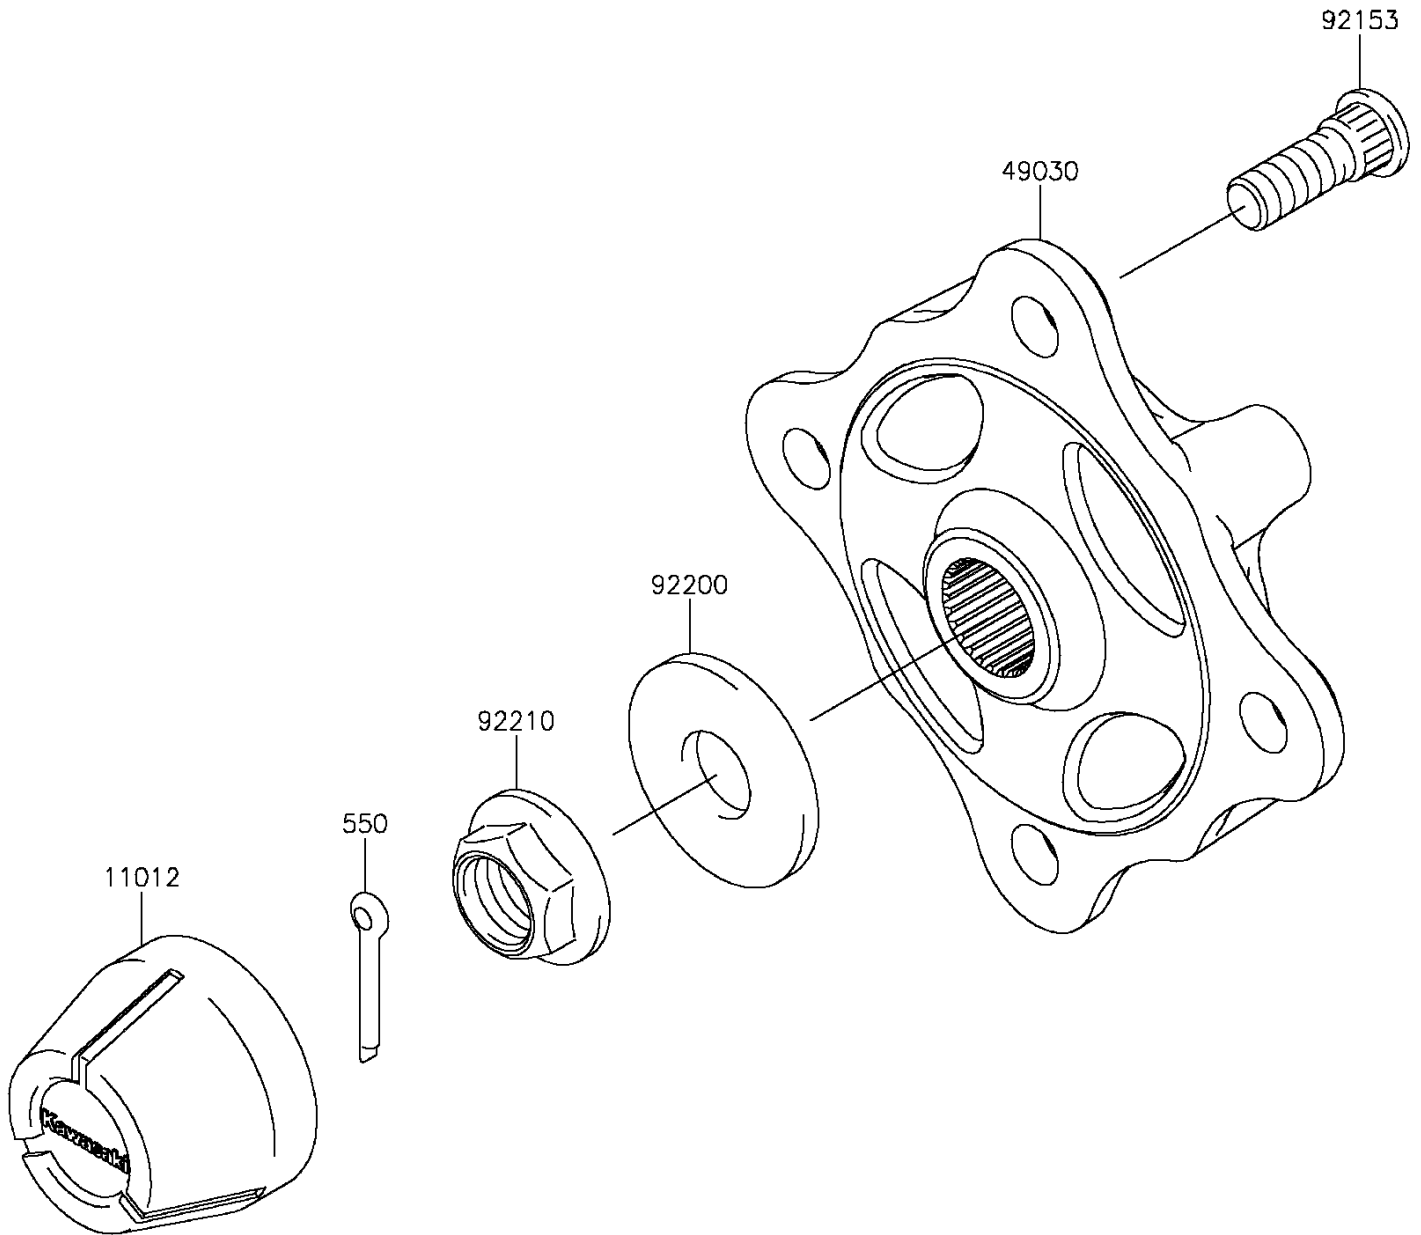

2014 TERYX® PARTS DIAGRAM

Front Hubs/Brakes

F2230

2014 TERYX® PARTS LIST

Front Hubs/Brakes

ITEM NAME	PART NUMBER	QUANTITY
PIN-COTTER,4.0X30 (Ref # 550)	550AA4030	2
CAP,WHEEL (Ref # 11012)	11012-1969	2
HUB,FR (Ref # 49030)	49030-0560	2
BOLT,12MM (Ref # 92153)	92153-1915	8
WASHER,20.3X52X4.5 (Ref # 92200)	92200-0130	2
NUT,FLANGED,20MM (Ref # 92210)	92210-2093	2