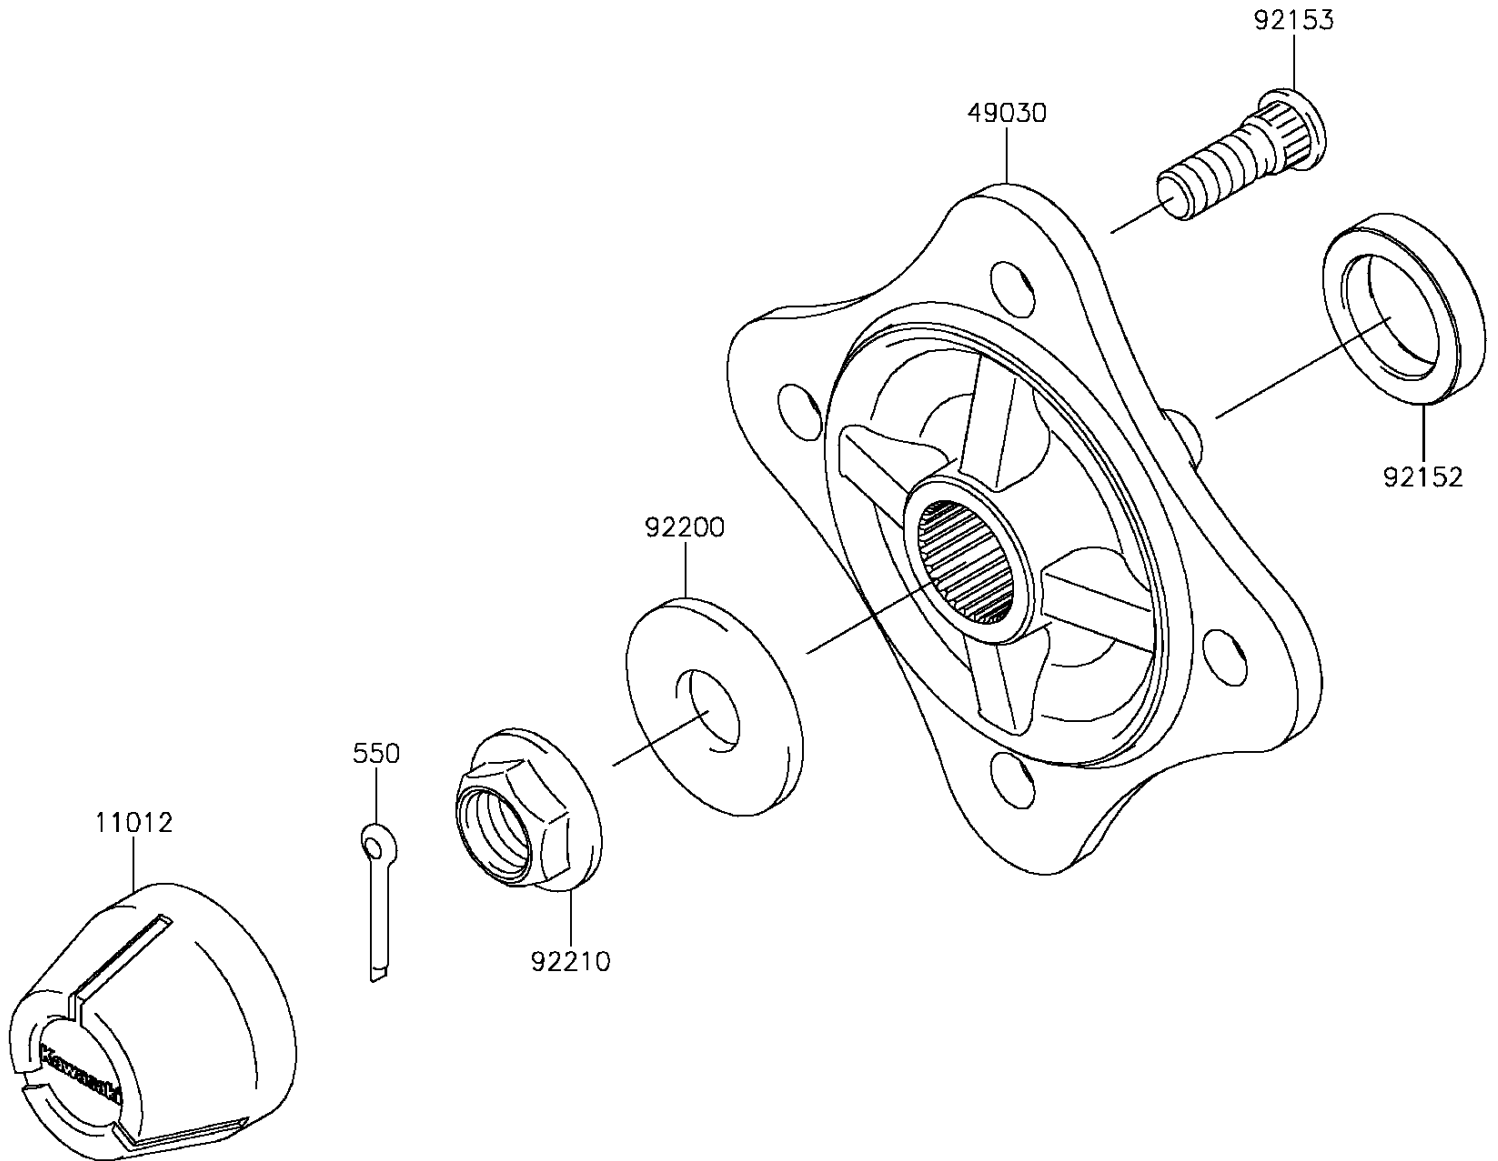

2014 TERYX® PARTS DIAGRAM

Rear Hubs/Brakes

F2240

2014 TERYX® PARTS LIST

Rear Hubs/Brakes

ITEM NAME	PART NUMBER	QUANTITY
PIN-COTTER,4.0X30 (Ref # 550)	550AA4030	2
CAP,WHEEL (Ref # 11012)	11012-1969	2
HUB,RR (Ref # 49030)	49030-0561	2
COLLAR,30.1X44X9 (Ref # 92152)	92152-1700	2
BOLT,12MM (Ref # 92153)	92153-1915	8
WASHER,20.3X52X4.5 (Ref # 92200)	92200-0130	2
NUT,FLANGED,20MM (Ref # 92210)	92210-2093	2