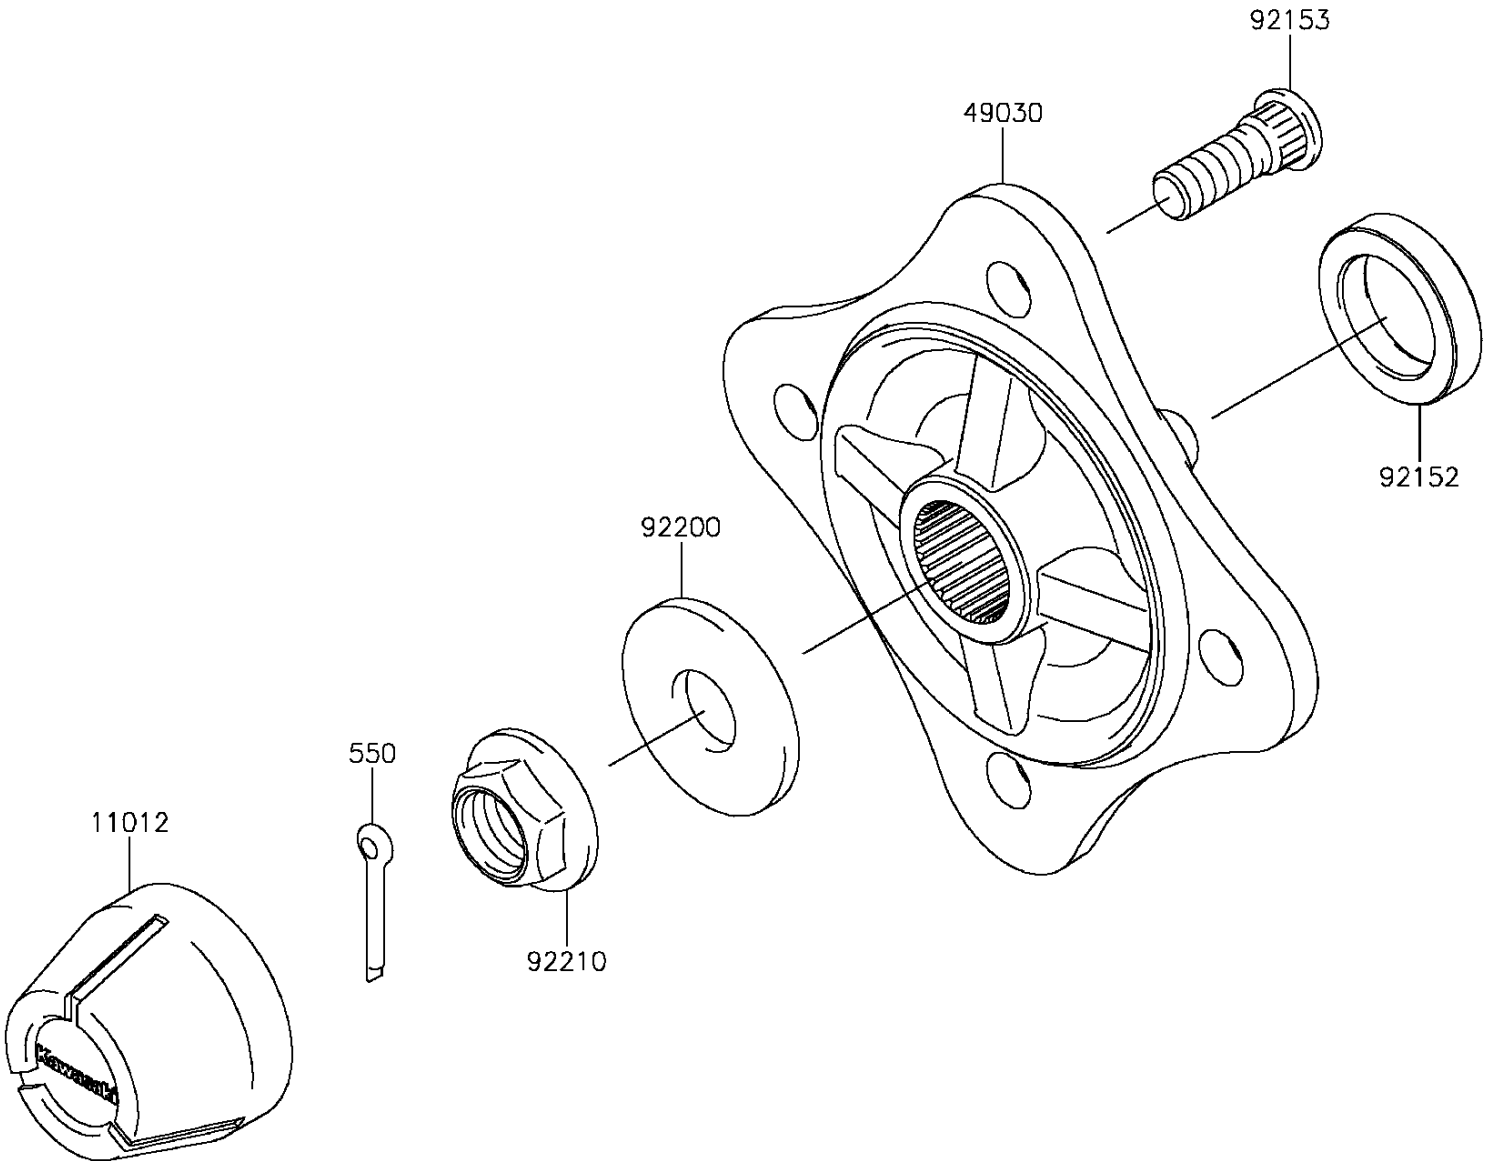

2014 TERYX® PARTS DIAGRAM

Rear Hubs/Brakes

F2240

2014 TERYX® PARTS LIST

Rear Hubs/Brakes

ITEM NAME	PART NUMBER	QUANTITY
PIN-COTTER,4.0X30 (Ref # 550)	550AA4030	2
CAP,WHEEL (Ref # 11012)	11012-1969	2
HUB,RR (Ref # 49030)	49030-0561	2
COLLAR,30.1X44X9 (Ref # 92152)	92152-1700	2
BOLT,12MM (Ref # 92153)	92153-1915	8
WASHER,20.3X52X4.5 (Ref # 92200)	92200-0130	2
NUT,FLANGED,20MM (Ref # 92210)	92210-2093	2