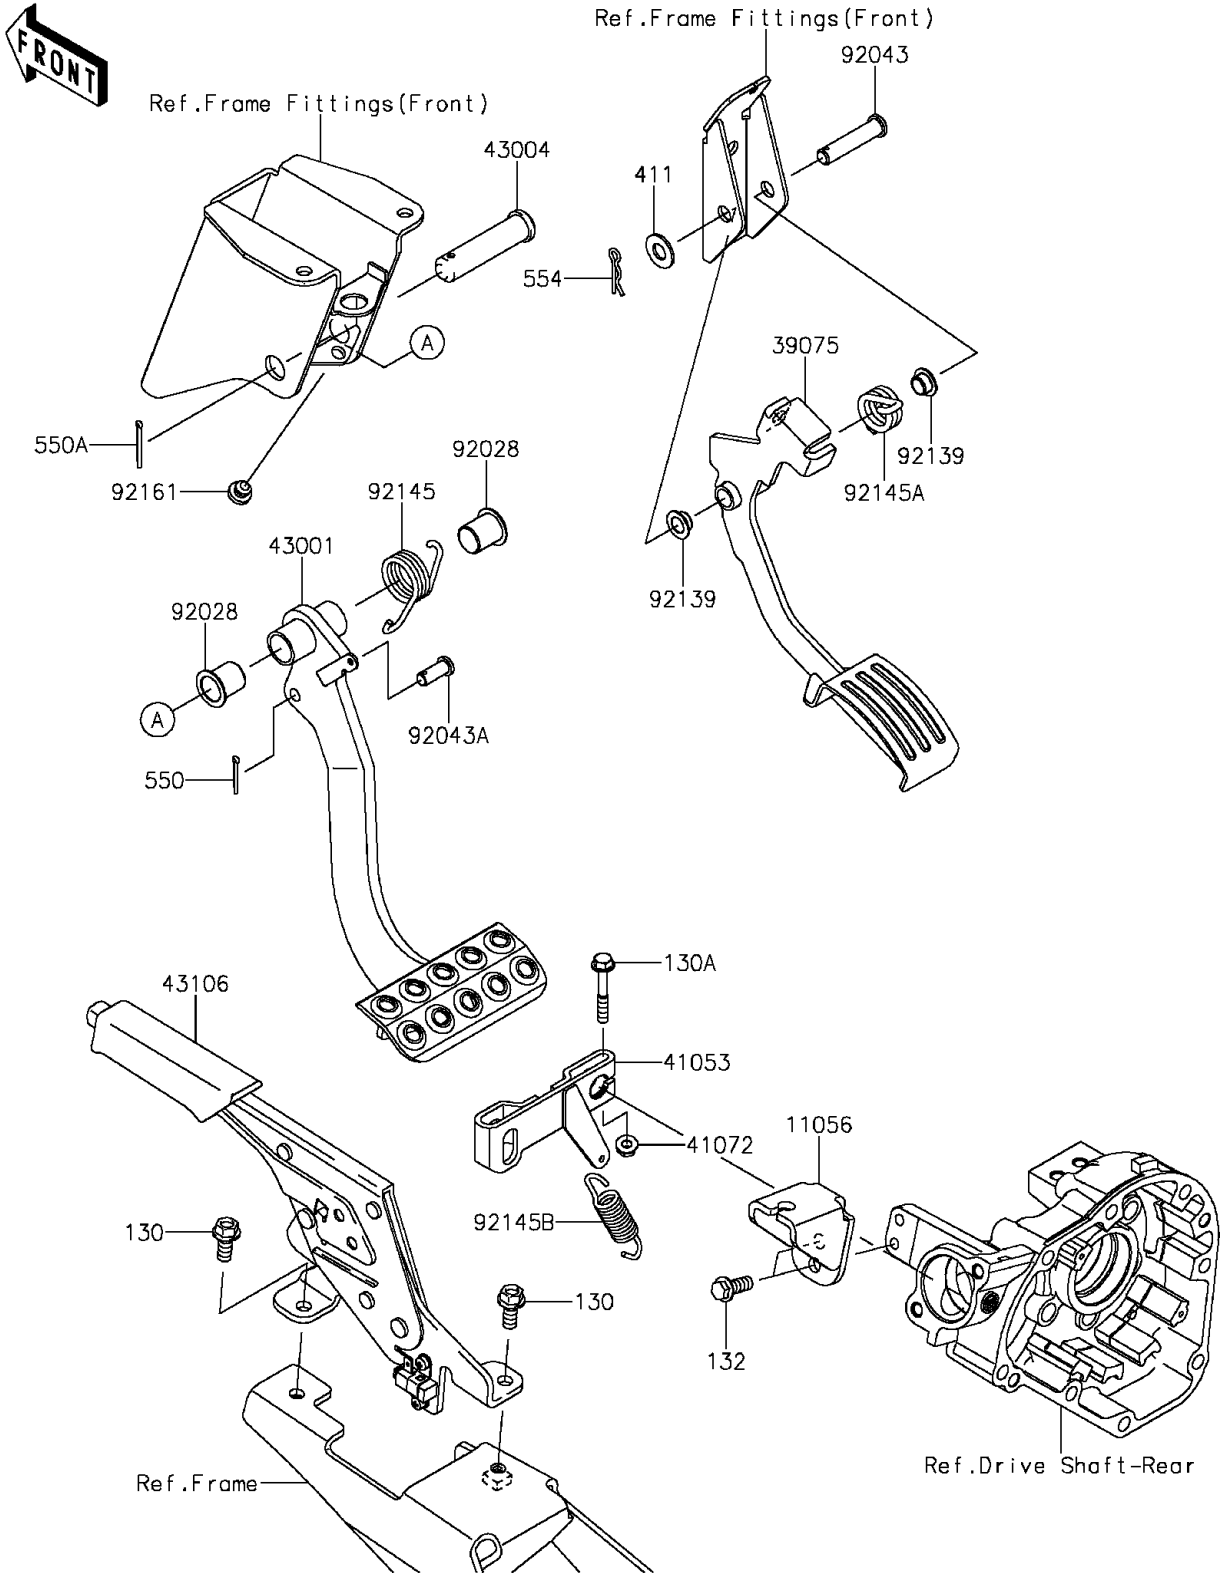

2014 TERYX® PARTS DIAGRAM

Brake Pedal/Throttle Lever

F2260

2014 TERYX® PARTS LIST

Brake Pedal/Throttle Lever

ITEM NAME	PART NUMBER	QUANTITY
-----------	-------------	----------